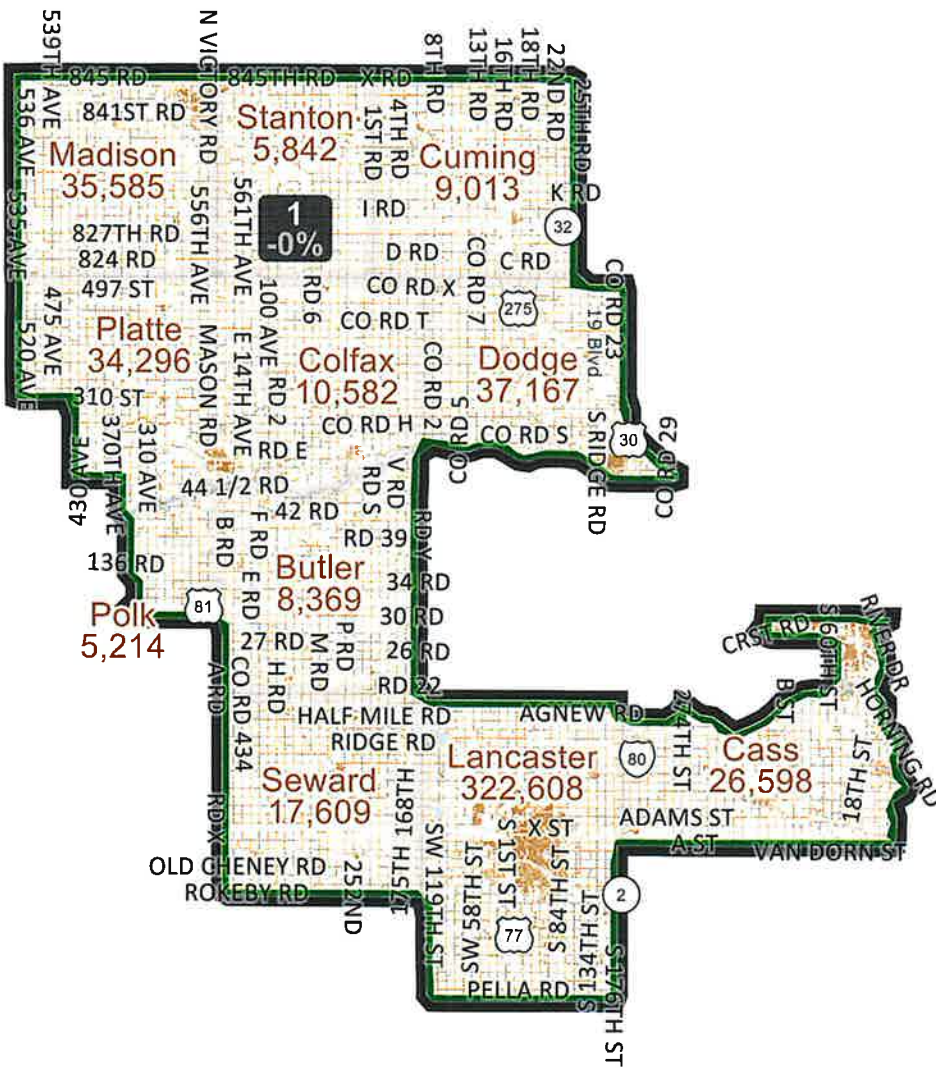

Nebraska Congressional District 1 - LB1 - Final Reading (2021)

CONG21-39002-1

District 1 Statistics

Field	Value
District	1
Population	653822
Deviation	-13
% Deviation	-0%
18+_Pop	495560
% 18+_Pop	75.79%
18+_Wht	411120
% 18+_Wht	82.96%
18+_Blk	15756
% 18+_Blk	3.18%
18+_Ind	3711
% 18+_Ind	0.75%
18+_Asn	14750
% 18+_Asn	2.98%
18+_Hwn	370
% 18+_Hwn	0.07%
18+_Oth	20997
% 18+_Oth	4.24%
18+_WhtBlk	2768
% 18+_WhtBlk	0.56%
H18+_Pop	44433
% H18+_Pop	8.97%
18+_WhtInd	5286
% 18+_WhtInd	1.07%
18+_WhtAsn	2633
% 18+_WhtAsn	0.53%
18+_WhtHwn	185
% 18+_WhtHwn	0.04%

CONG21-39002-1 - LB1 - Final Reading
U.S. Bureau of the Census (Population Data), 2020

©2021 CALIPER; ©2020 HERE

Created by - Legislative Research Office GIS
Source - U.S. Census Bureau
Date - September 27, 2021 08:56:07