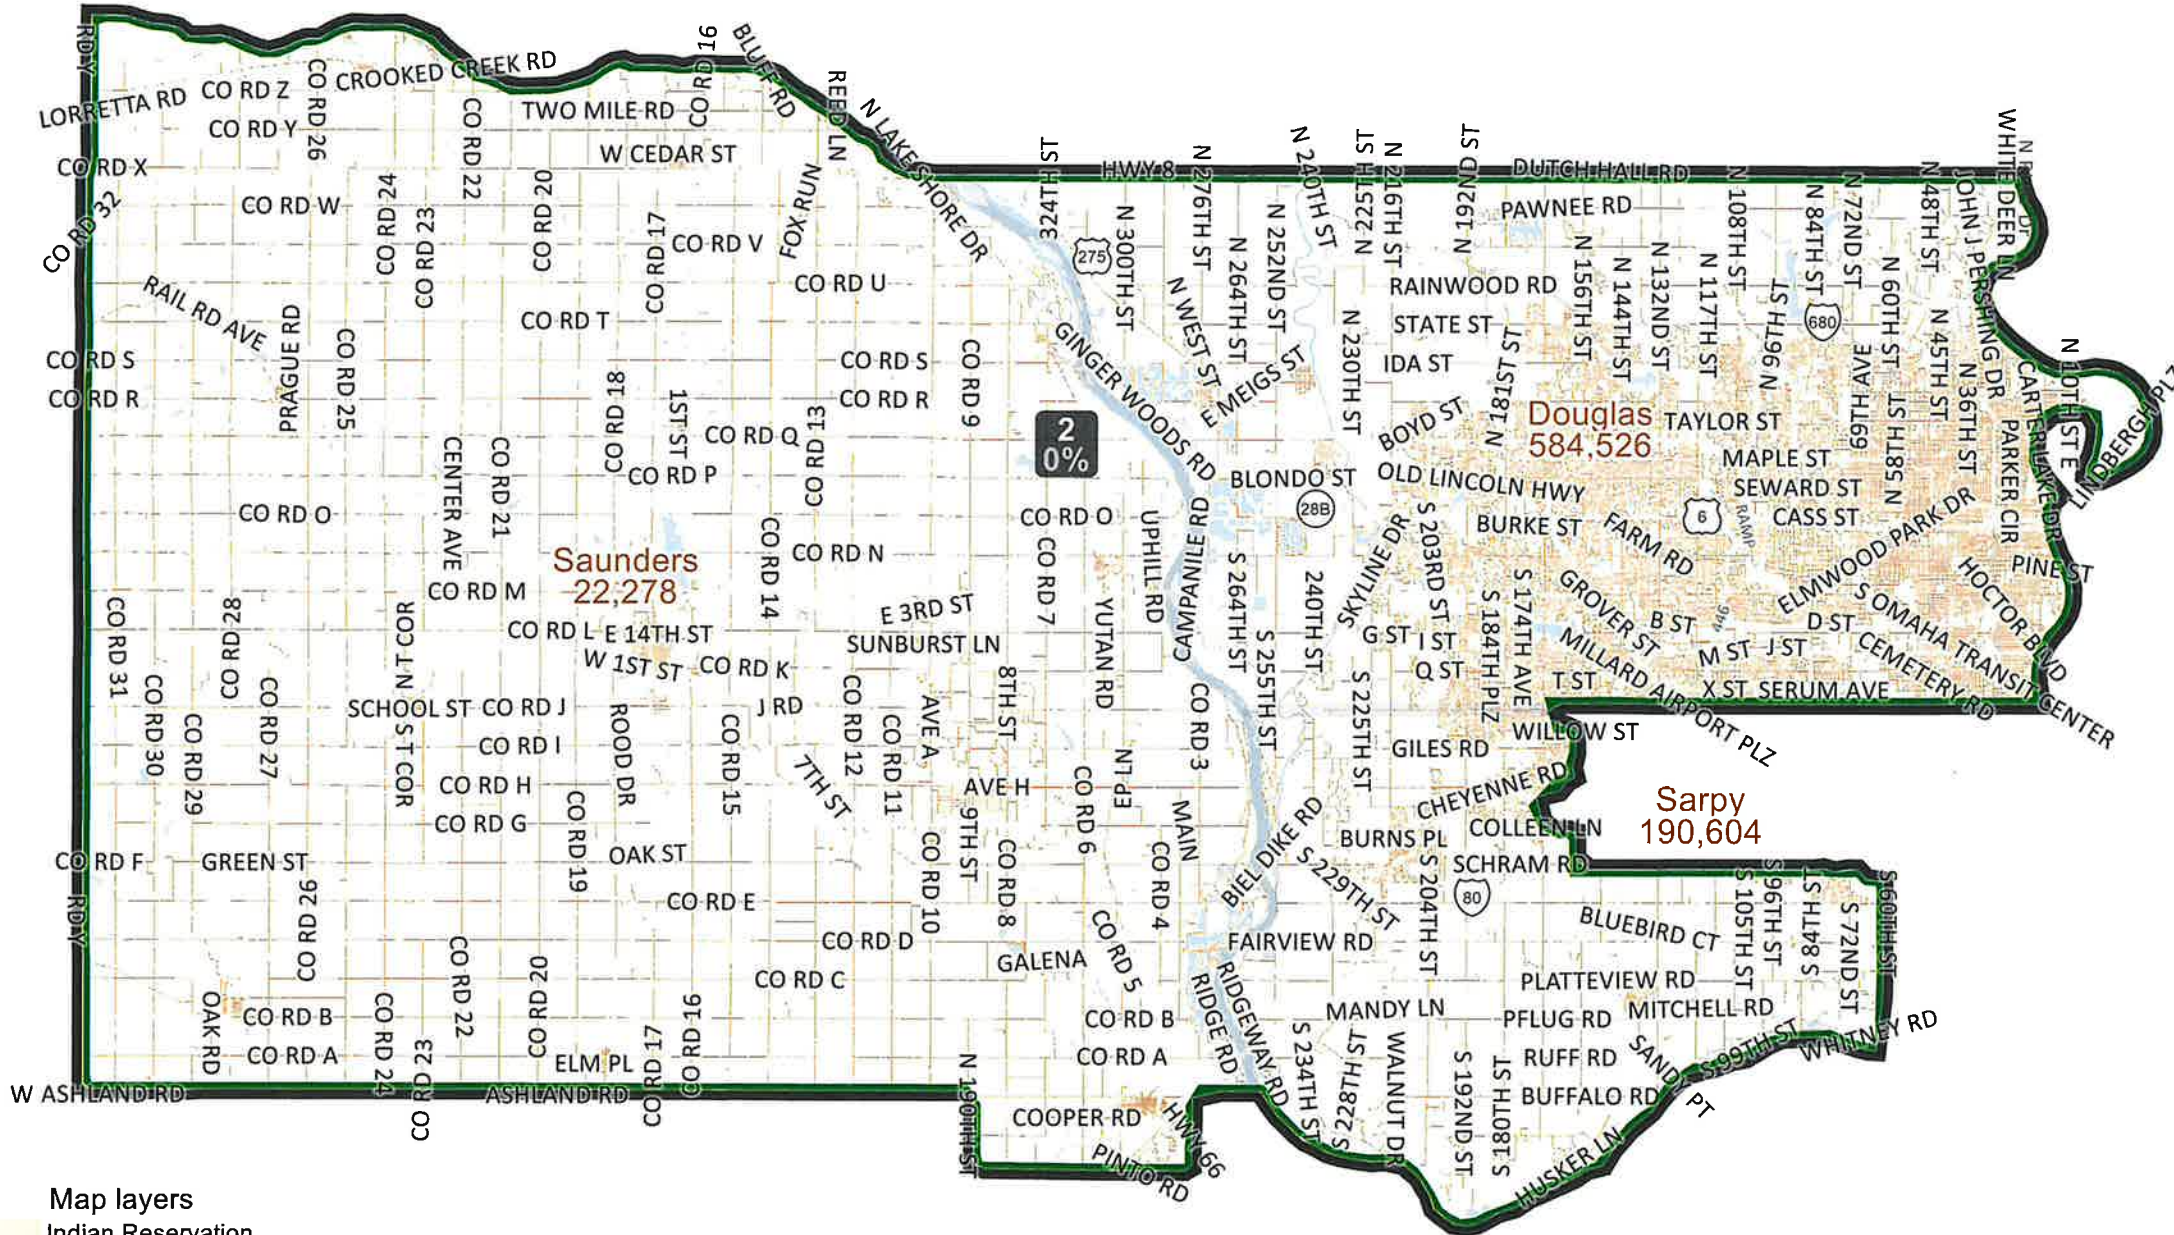

Nebraska Congressional District 2 - LB1 - Final Reading (2021)

CONG21-39002-2

©2021 CALIPER; ©2020 HERE

District 2 Statistics	
Field	Value
District	2
Population	653847
Deviation	12
% Deviation	0%
18+_Pop	484492
% 18+_Pop	74.1%
18+_Wht	358674
% 18+_Wht	74.03%
18+_Blk	45302
% 18+_Blk	9.35%
18+_Ind	3984
% 18+_Ind	0.82%
18+_Asn	20421
% 18+_Asn	4.21%
18+_Hwn	376
% 18+_Hwn	0.08%
18+_Oth	24550
% 18+_Oth	5.07%
18+_WhtBlk	3192
% 18+_WhtBlk	0.66%

CONG21-39002-2 - LB1 - Final Reading
U.S. Bureau of the Census (Population Data), 2020

Created by - Legislative Research Office GIS
Source - U.S. Census Bureau
Date - September 27, 2021 08:56:07