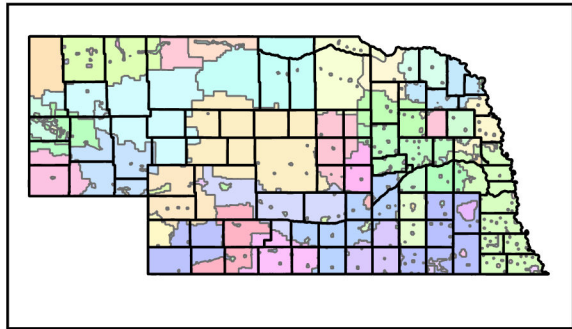

NEBRASKA PUBLIC POWER SERVICE AREAS

SOURCES: ESRI, LRO, OCIO, NEBRASKAMAP, US CENSUS BUREAU, NE POWER REVIEW BOARD

MAPTIME FEATURE
2023 - 20
9/14/2023

MAPTIME 20 - PUBLIC POWER SERVICE AREAS - (CONTINUED)