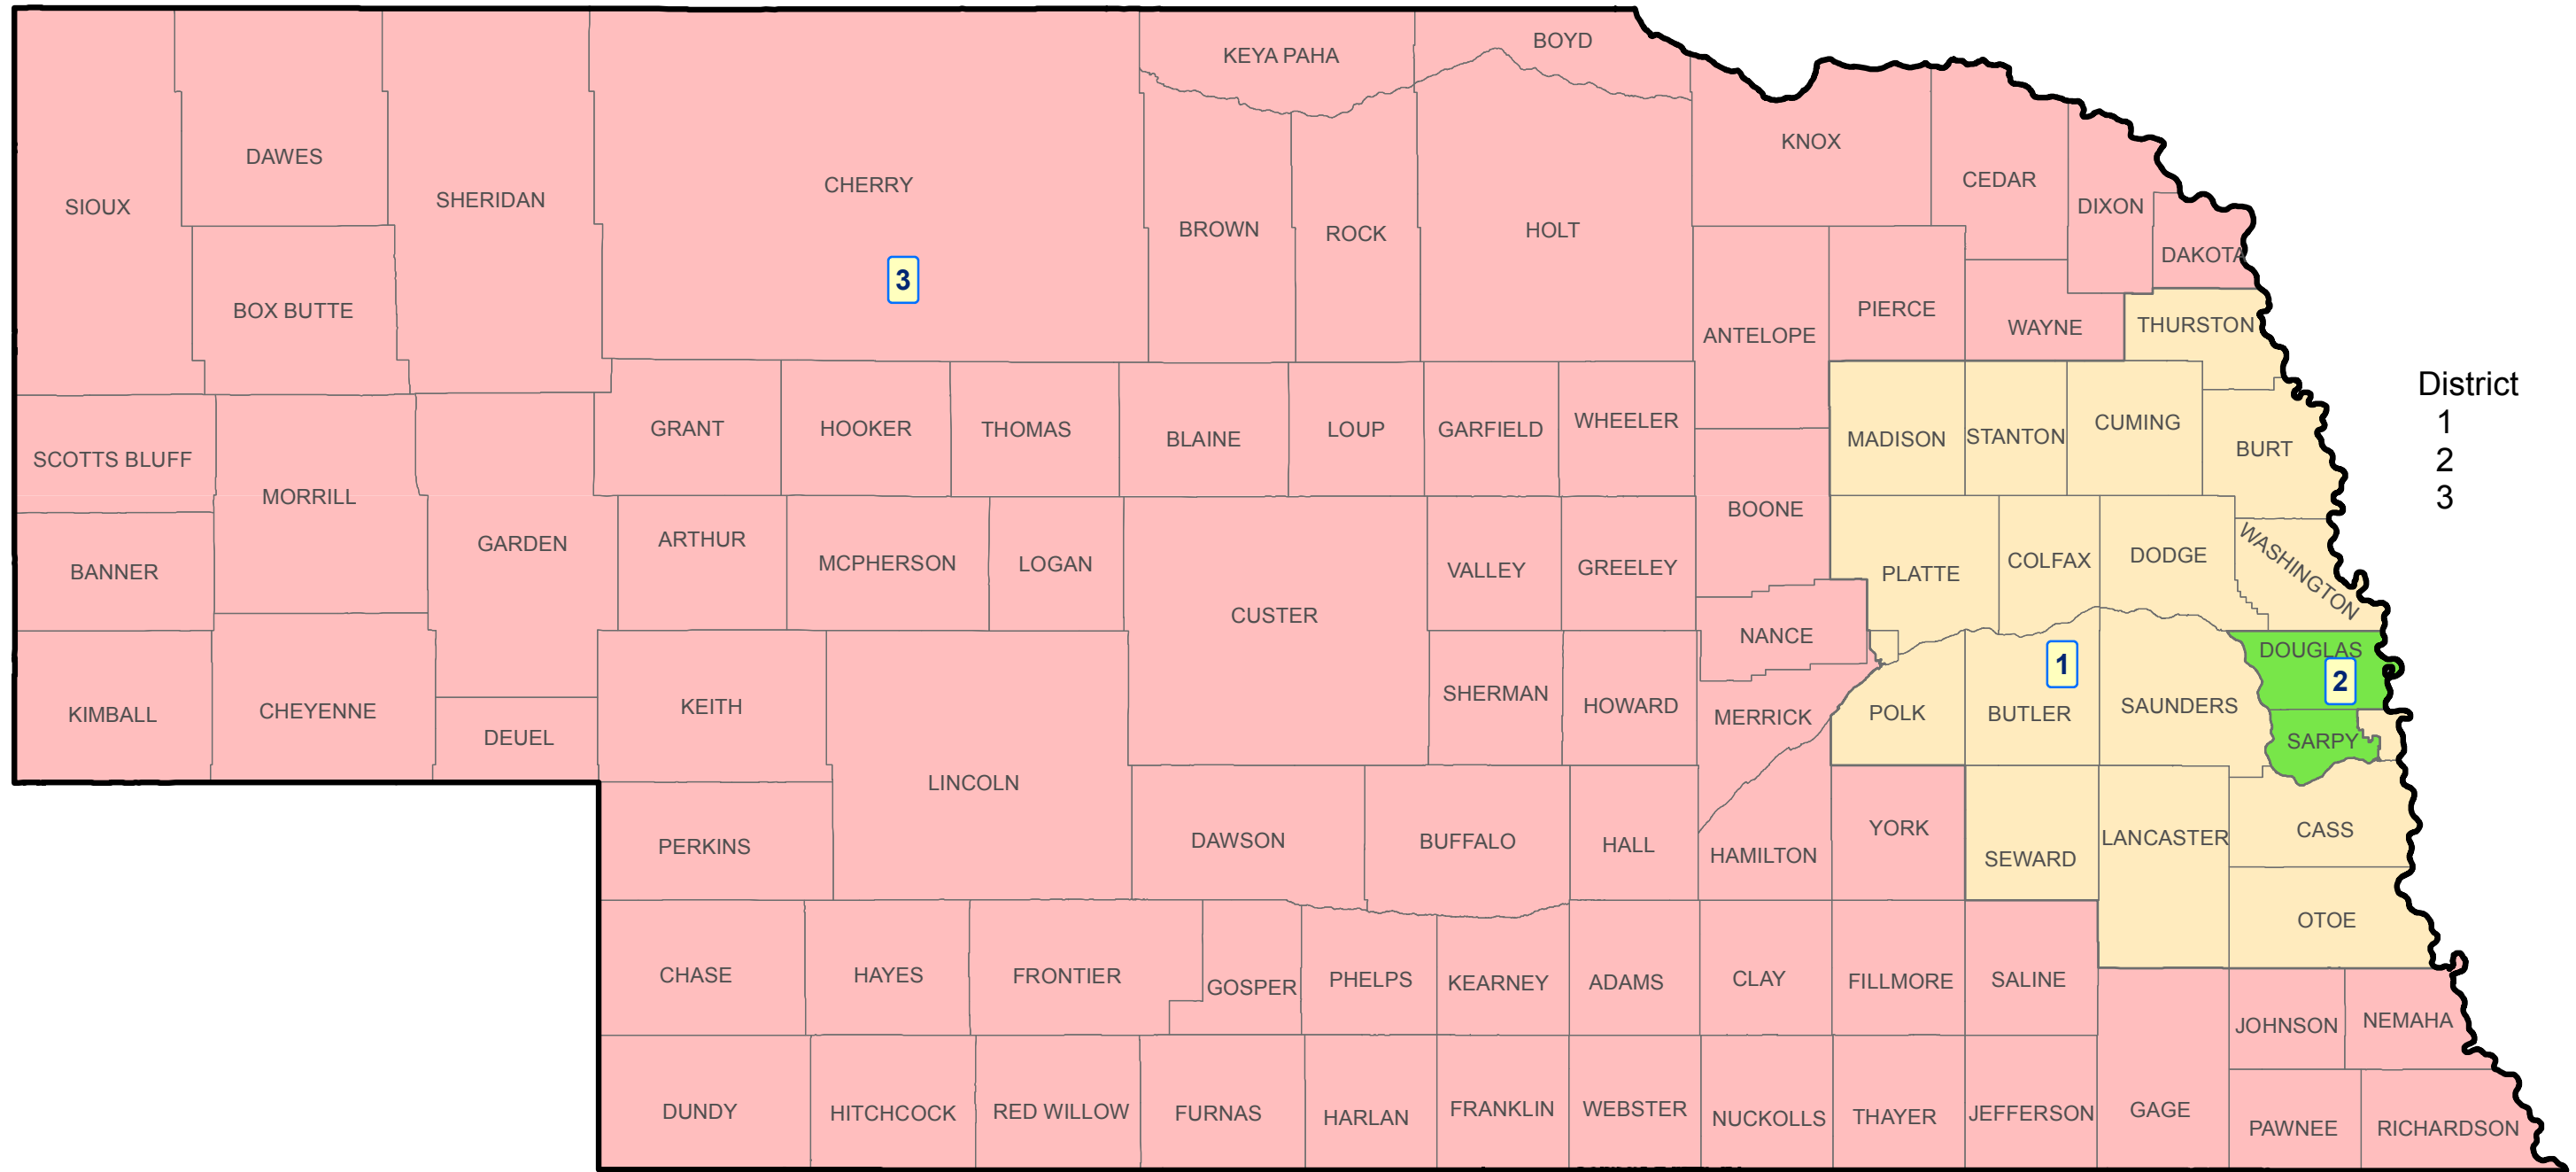

2011 United States House of Representatives

District	Deviation
1	0.00%
2	0.00%
3	0.00%

Geographic Information Systems

Map Created by: Trisha Schlake and Jack Dohrman

Source: U.S. Census Bureau

Date Created: 5-5-2011