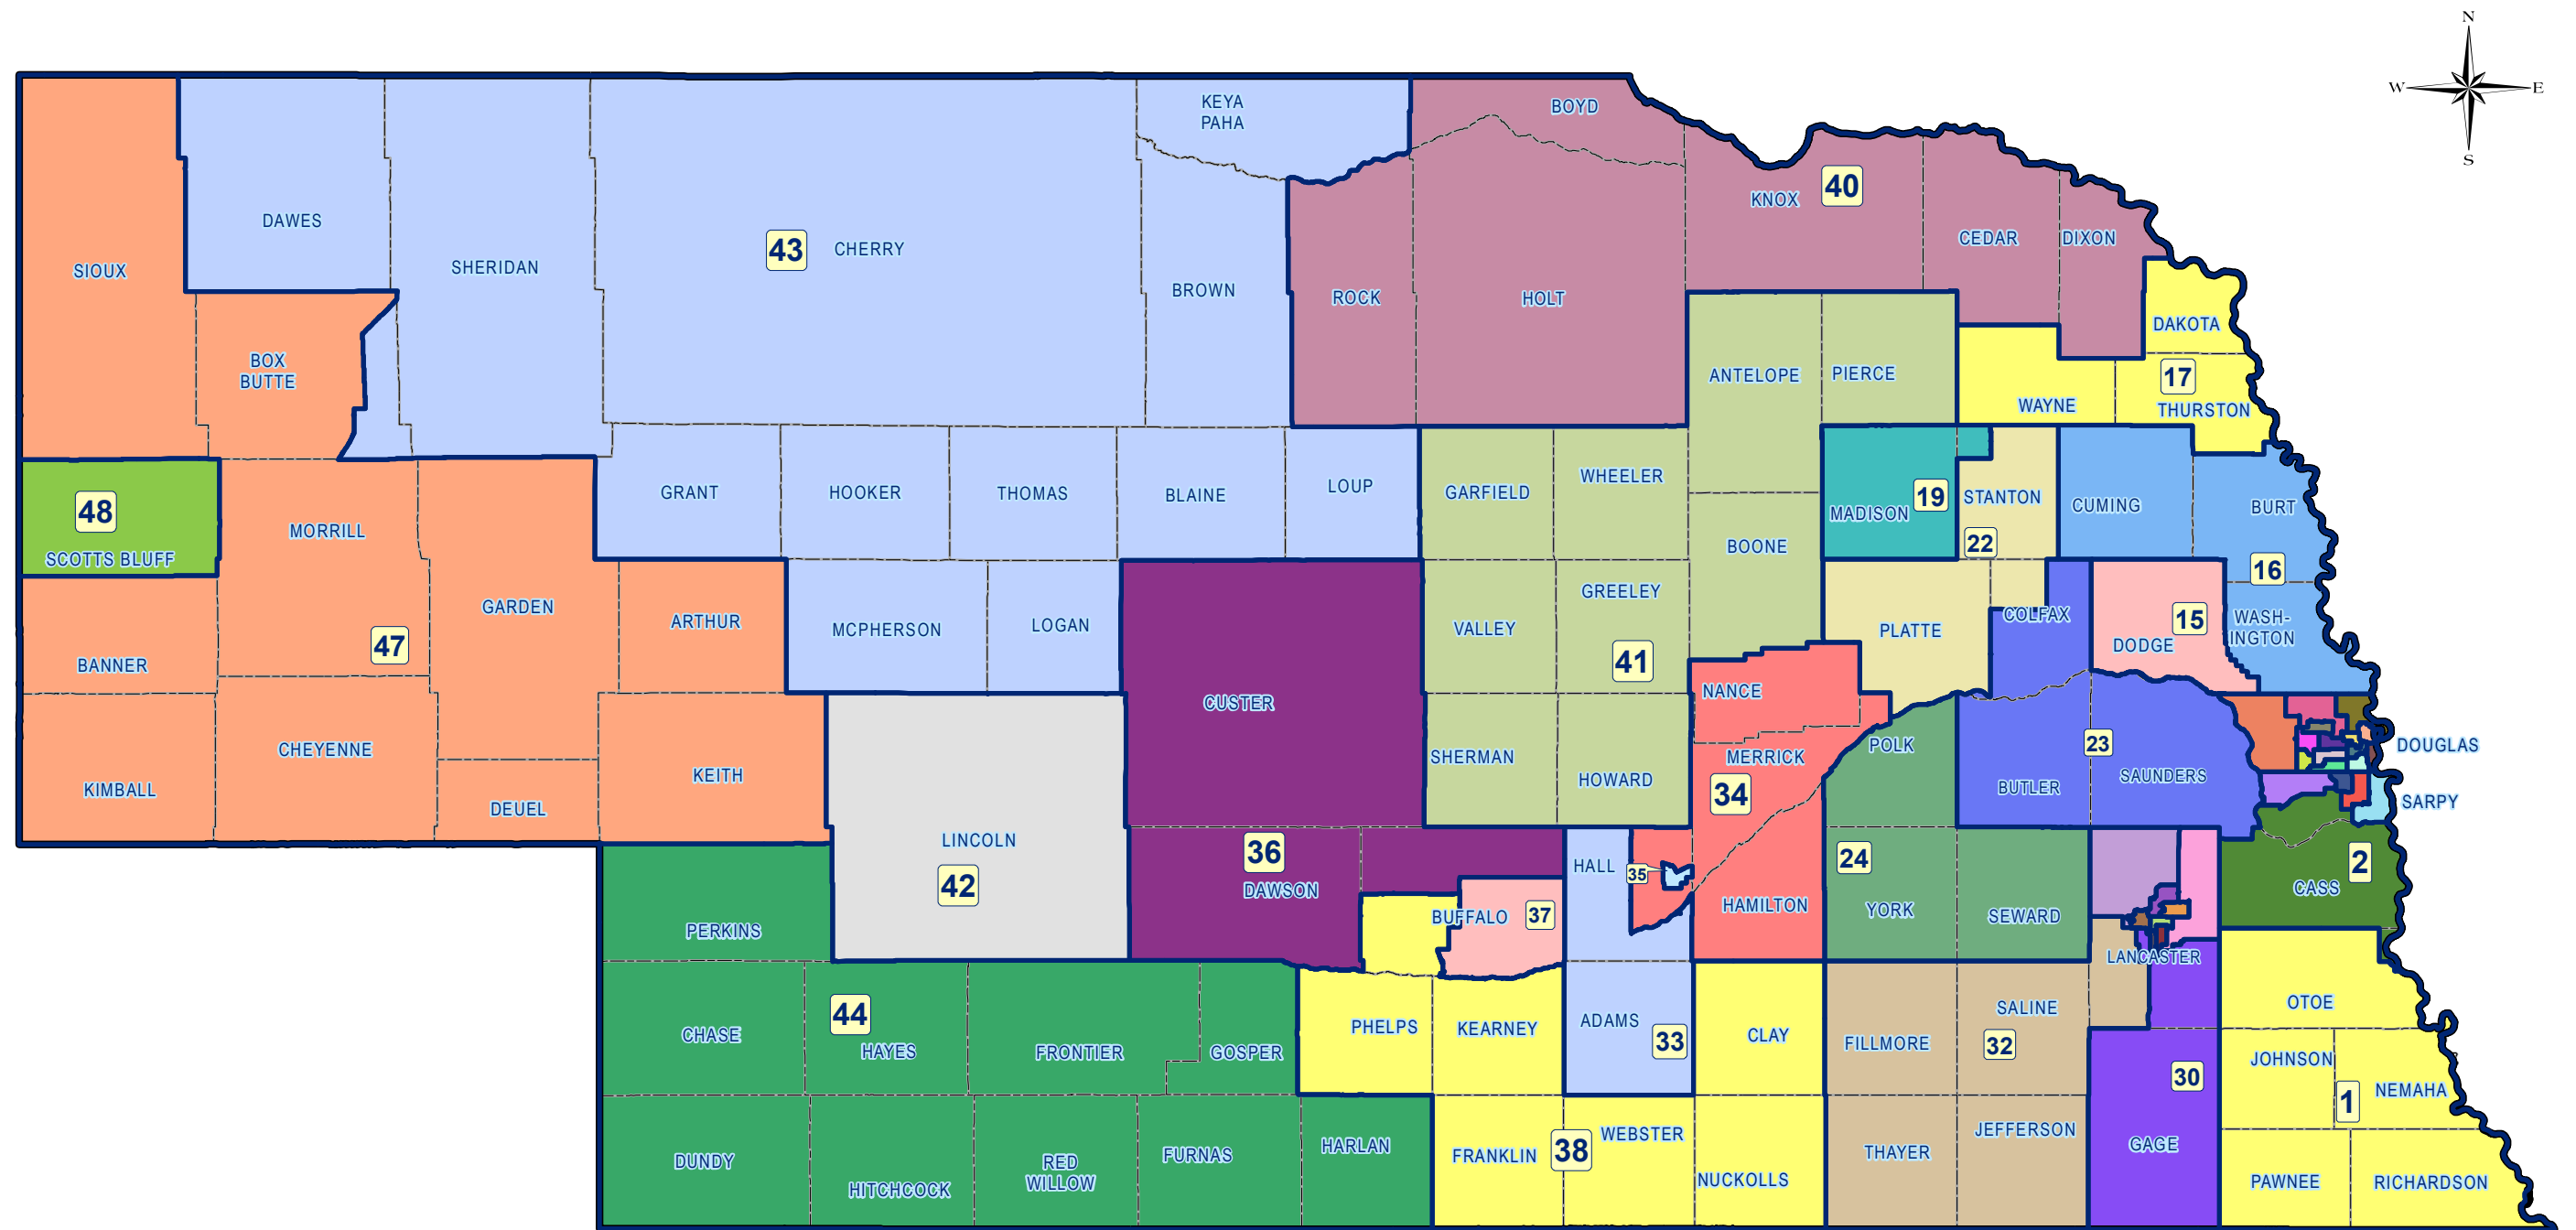

# LEGISLATIVE DISTRICTS - LB 703 (2011)

## LEG11-43002E

**GIS**

Geographic Information Systems  
Map Created by: Jack Dohman and Trisha Schlake  
Source: U.S. Census Bureau  
Date Created: 5-18-2011