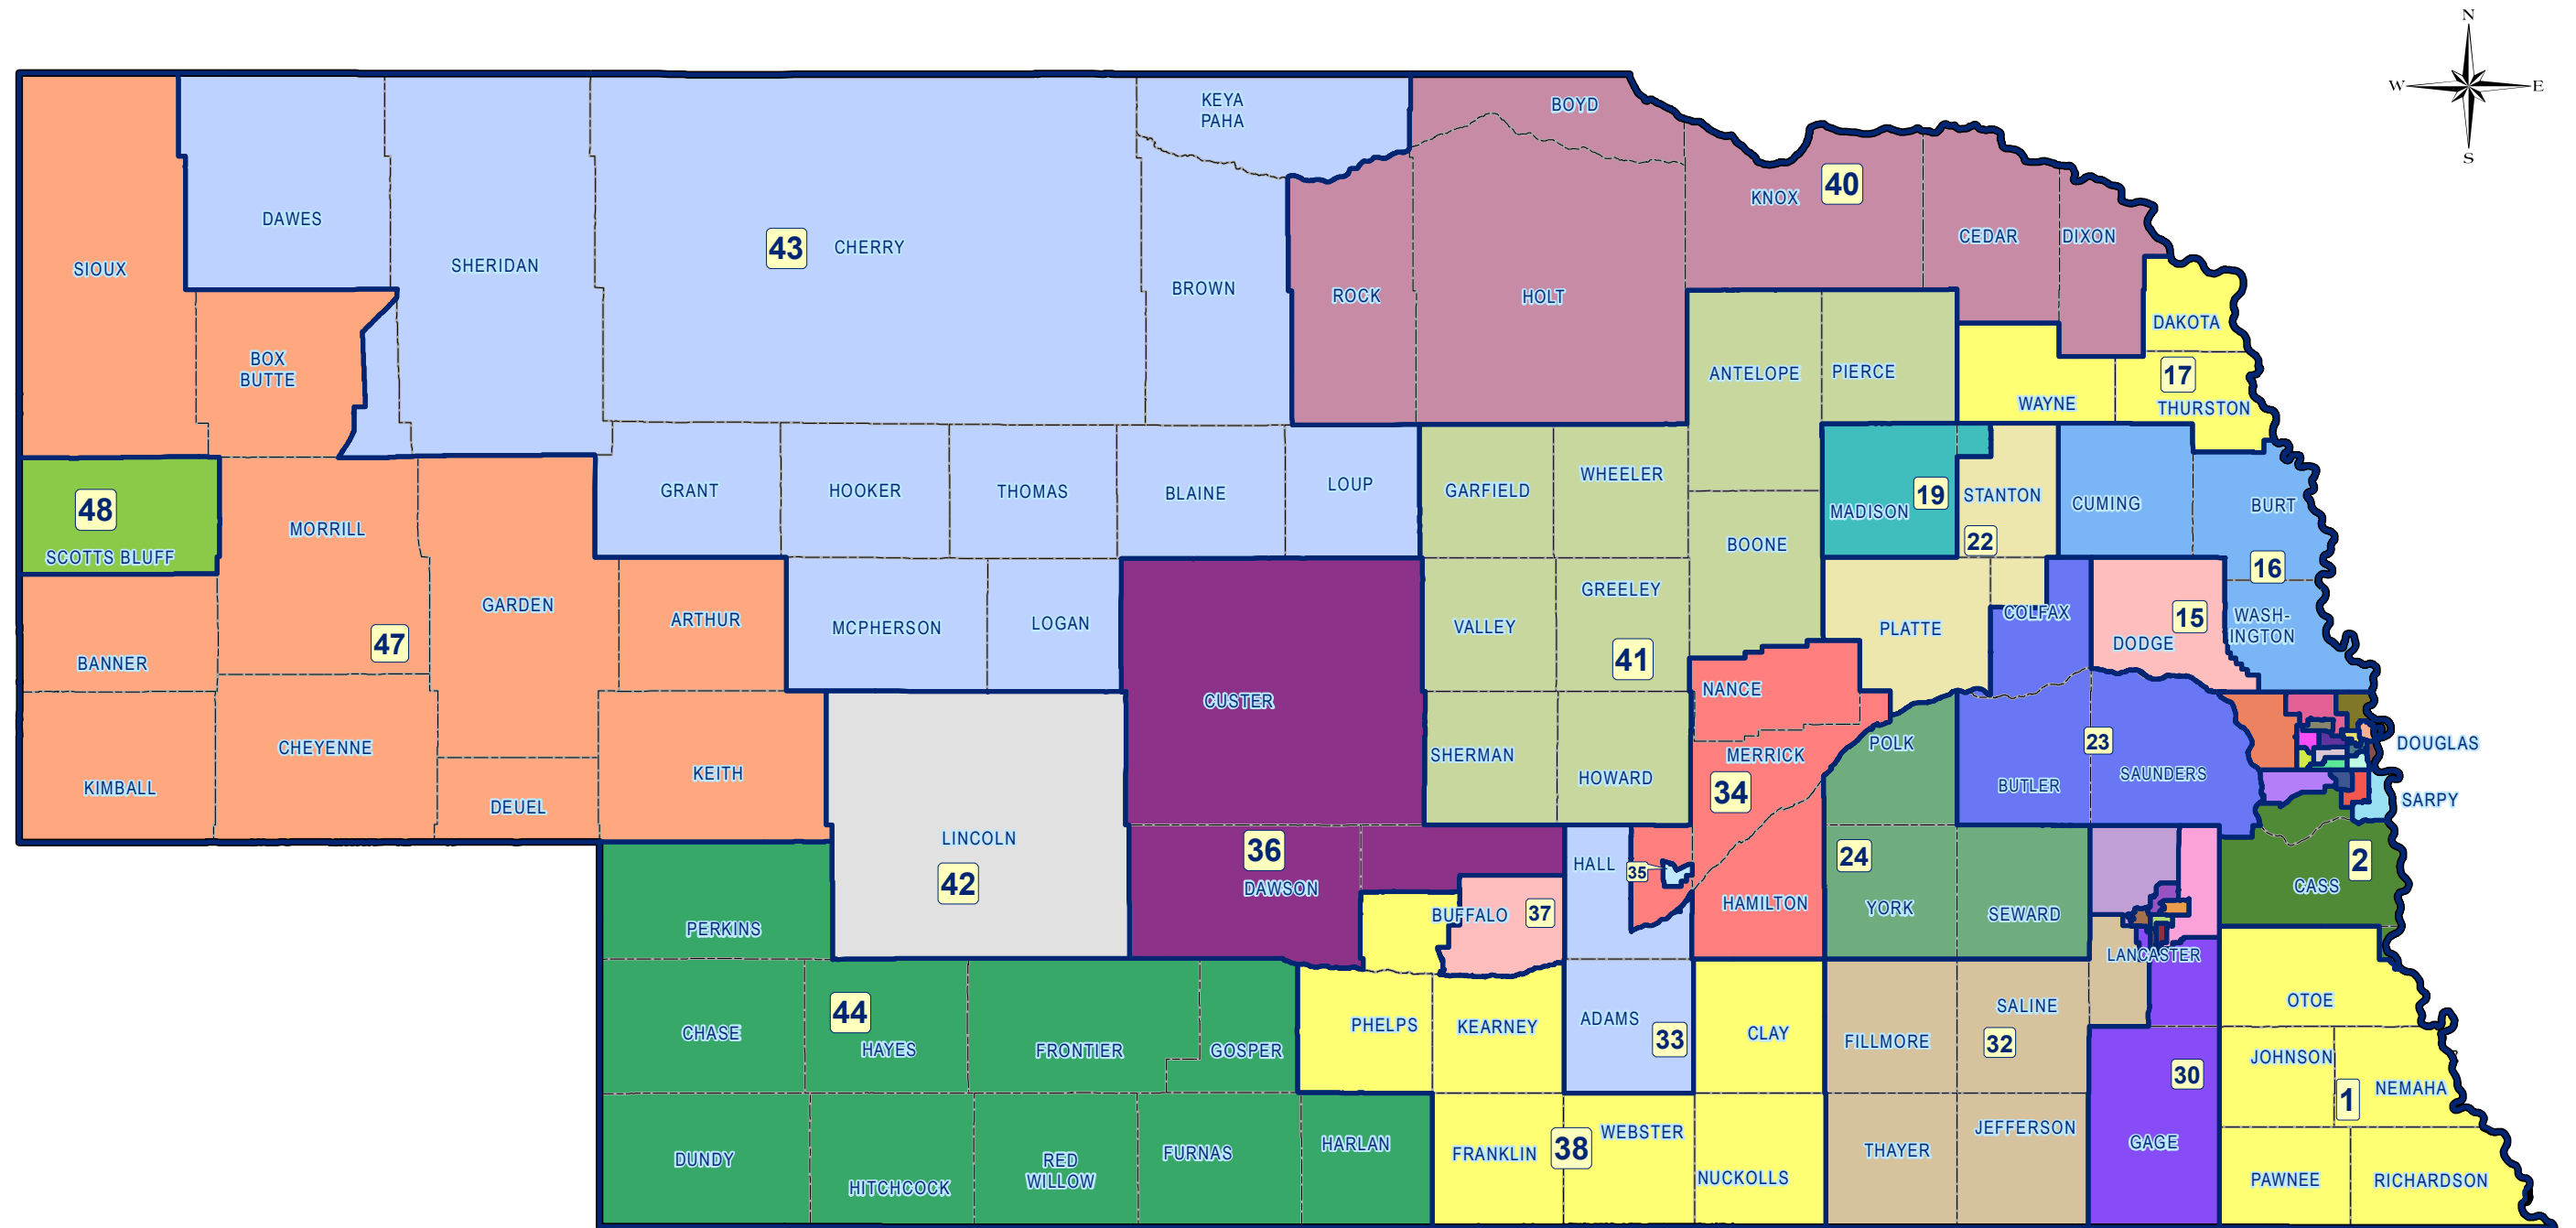

LEGISLATIVE DISTRICTS - LB 703 (2011)

LEG11-43002E

GIS