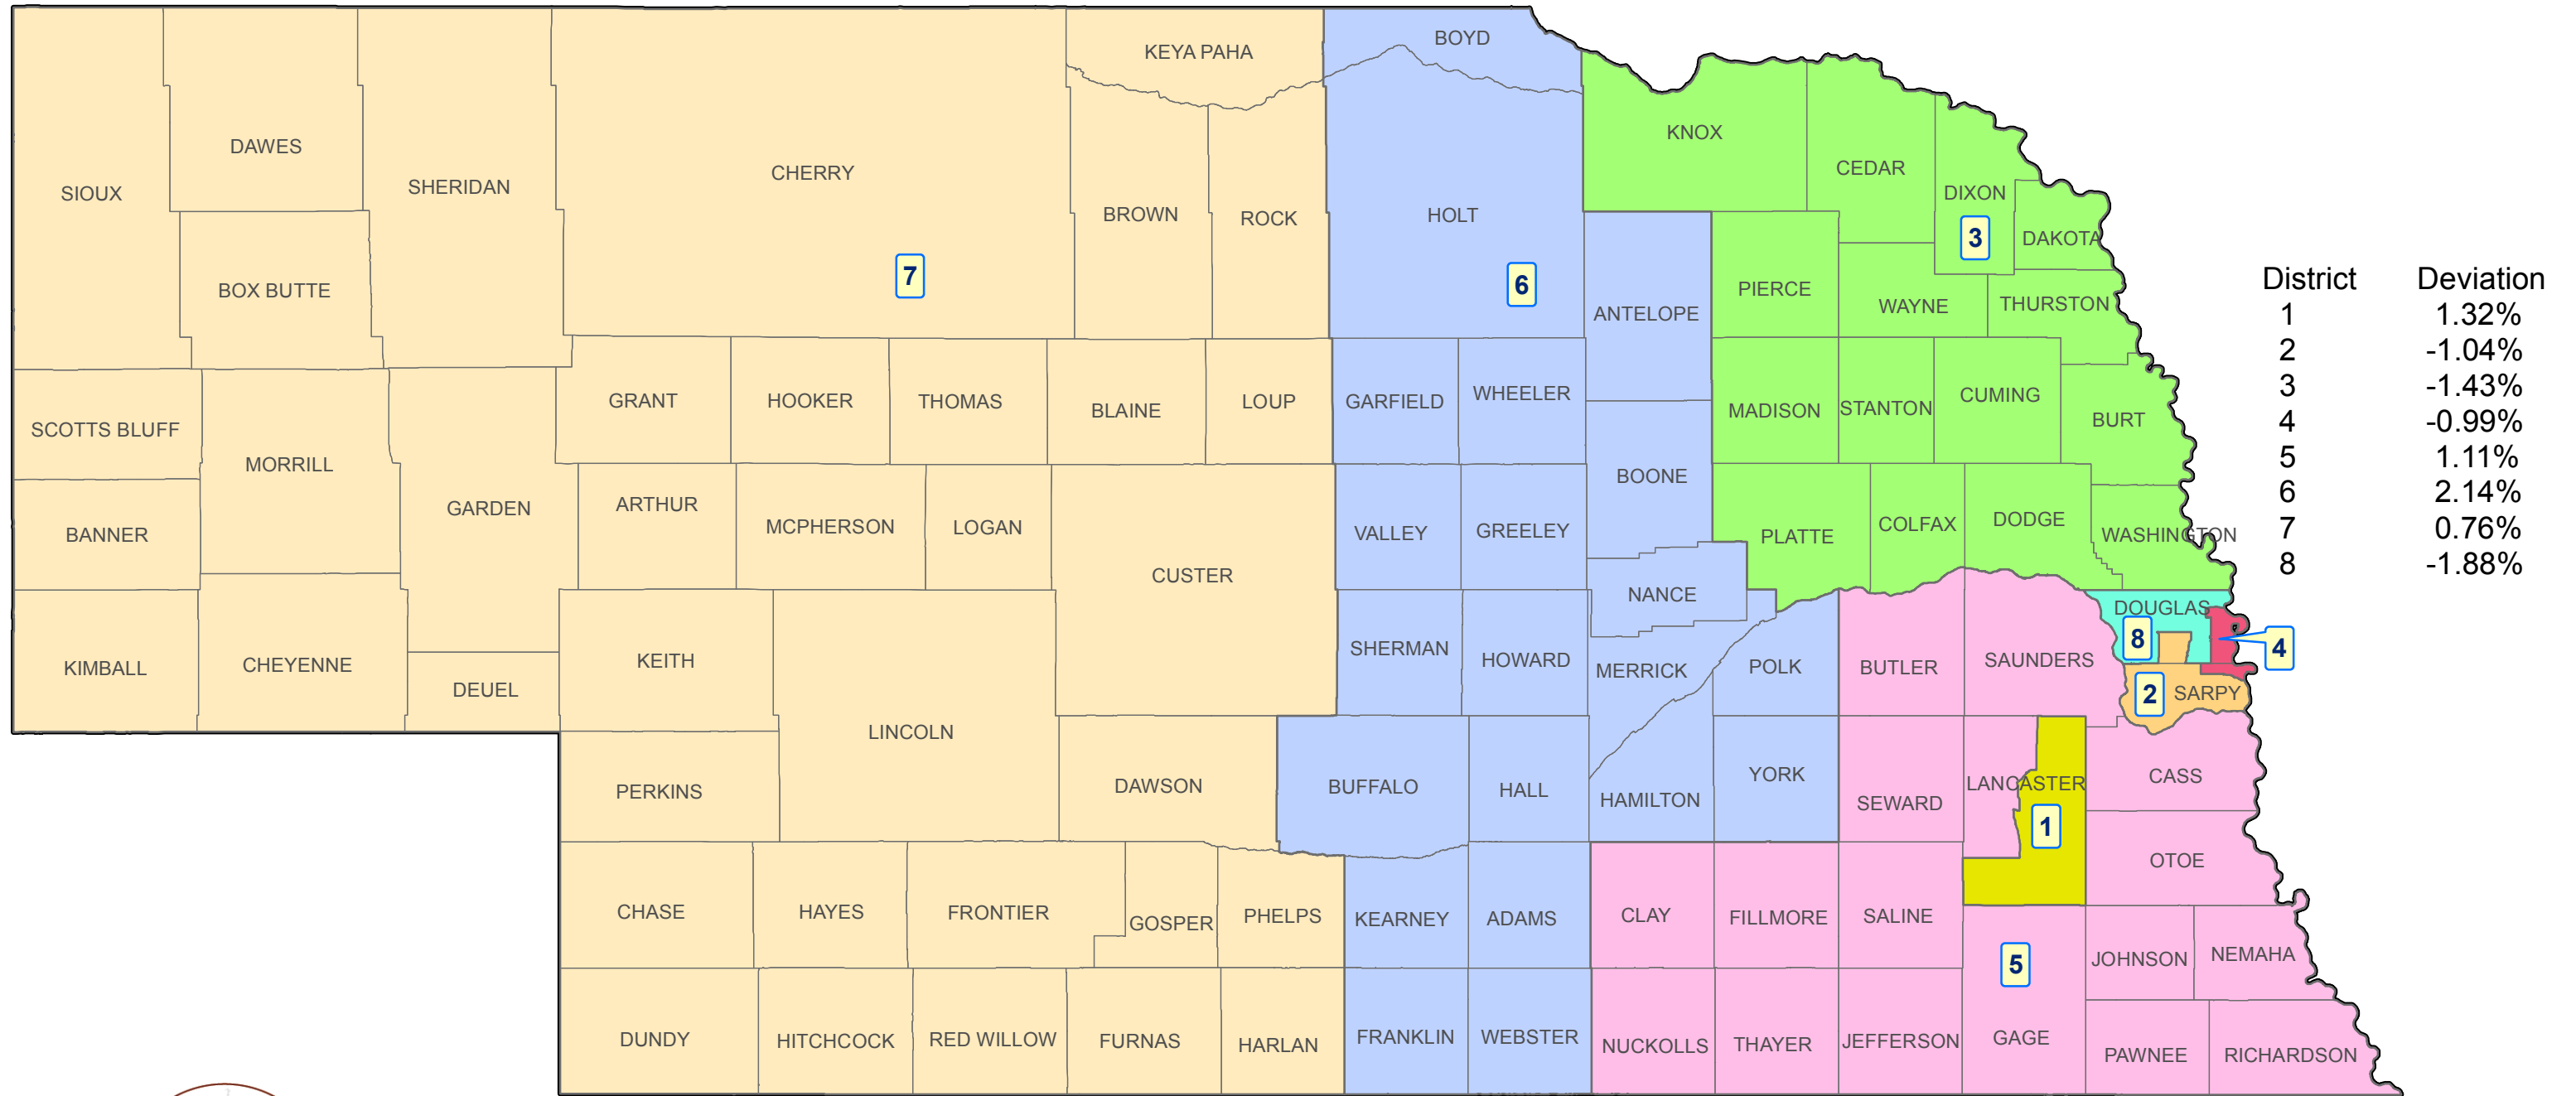

2011 State Board of Education

Geographic Information Systems

Map Created by: Trisha Schlake and Jack Dohrman

Source: U.S. Census Bureau

Date Created: 5-4-2011

ED 5-18003 As Amended By Ed 5-05005
(Committee Adoption, 5-4-2011)