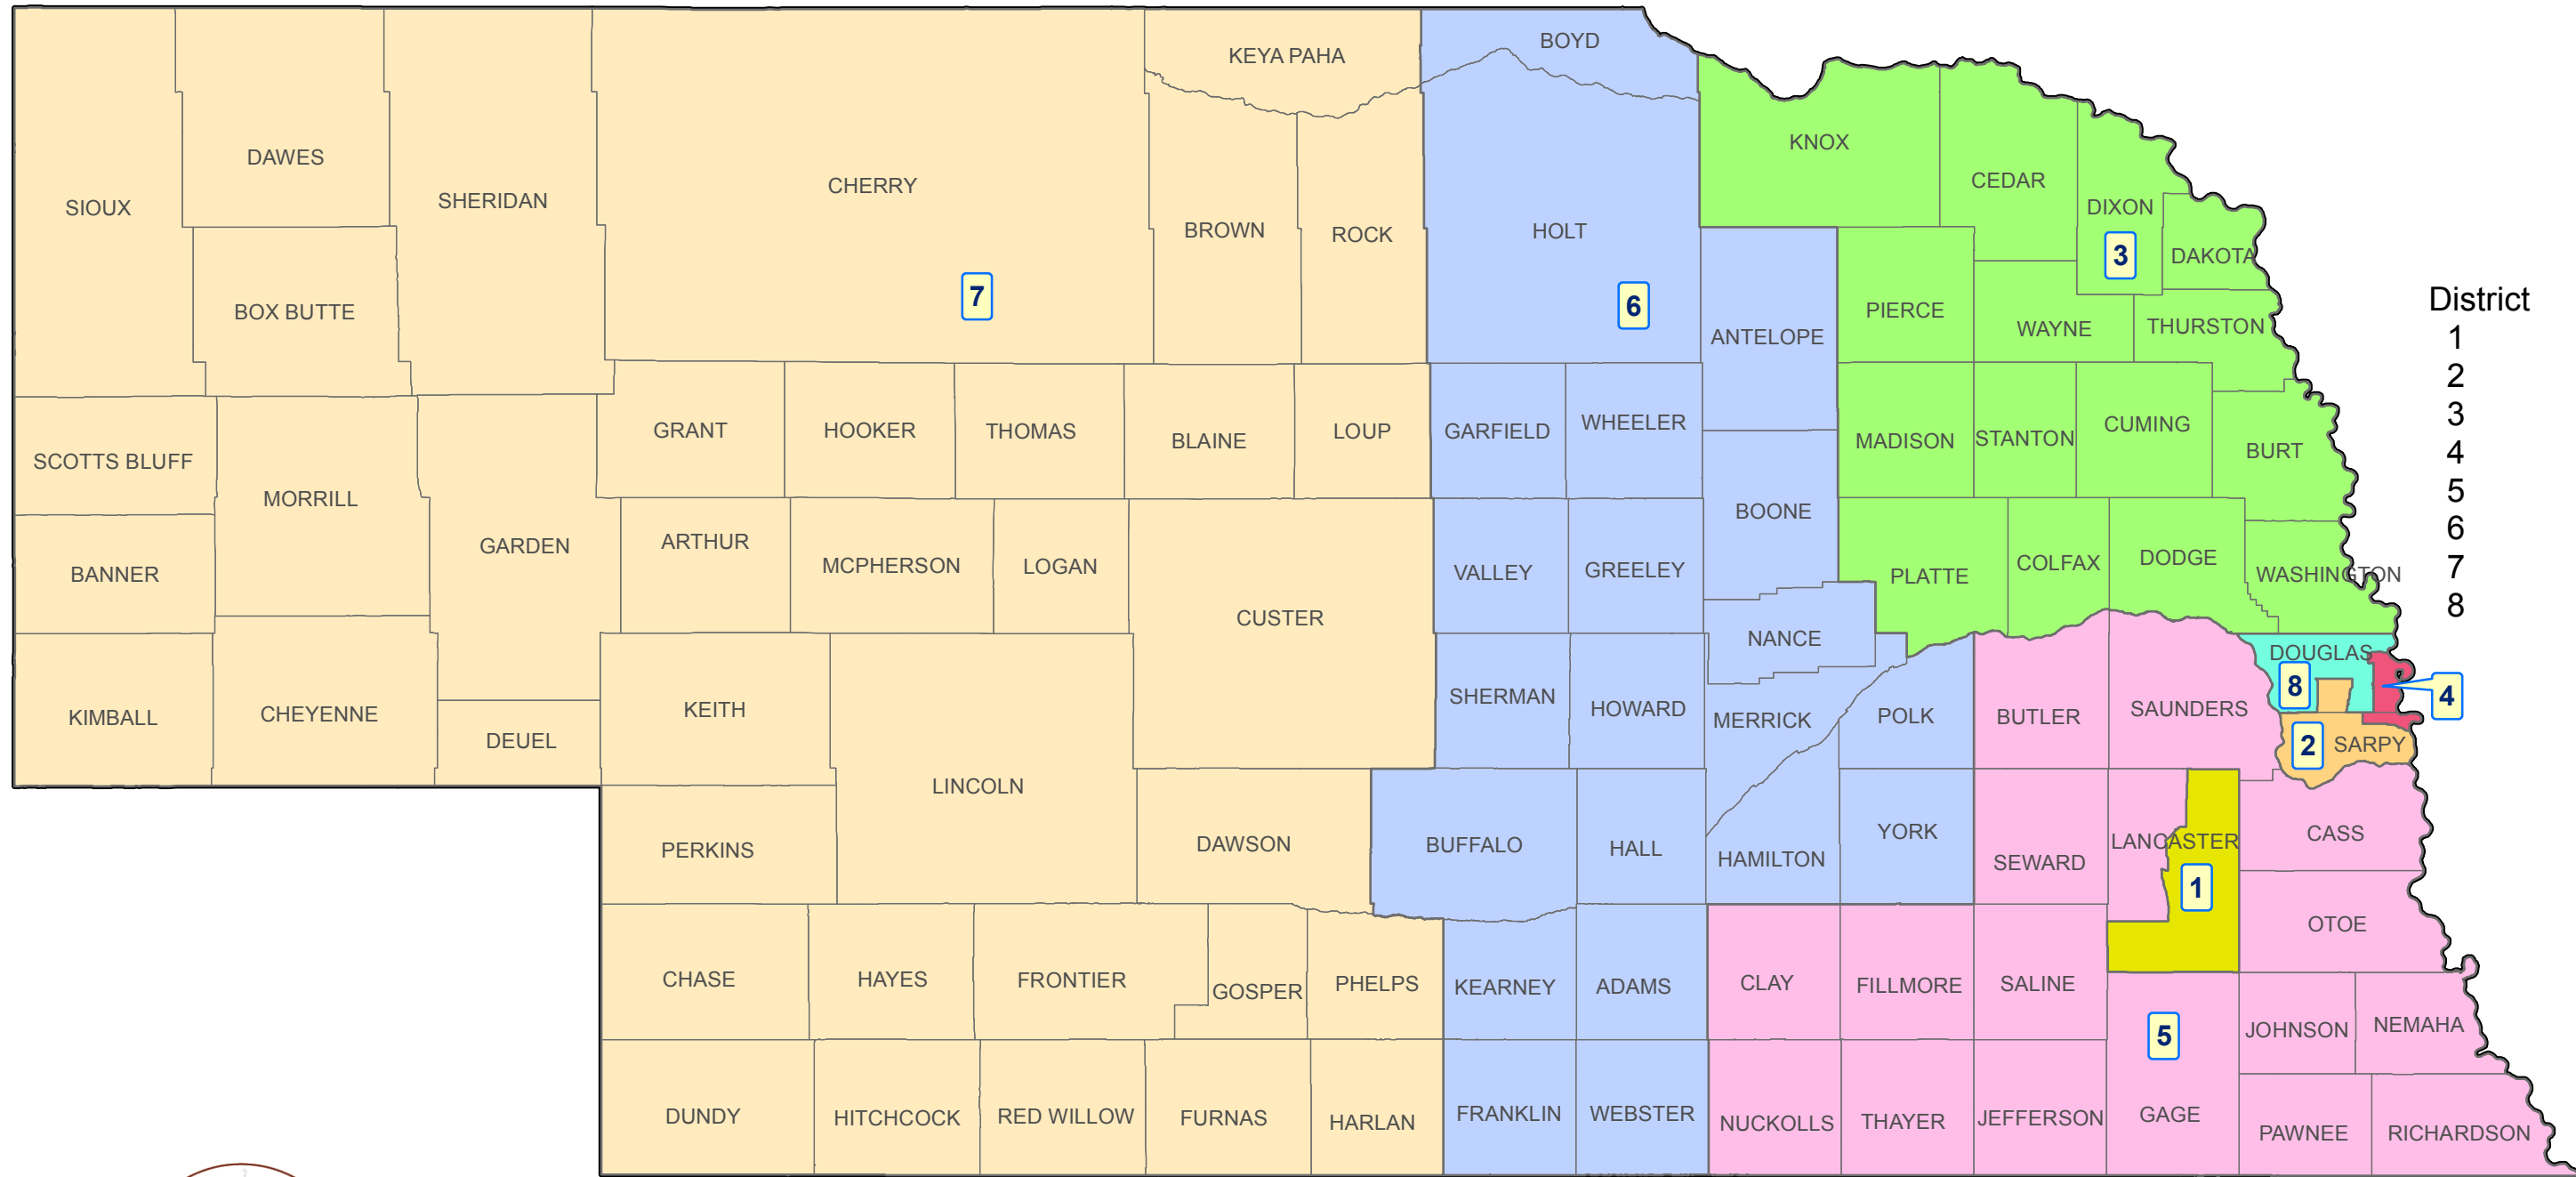

2011 State Board of Education

District	Deviation
1	1.32%
2	-1.04%
3	-1.43%
4	-0.99%
5	1.11%
6	2.14%
7	0.76%
8	-1.88%

Geographic Information Systems
 Map Created by: Trisha Schlake and Jack Dohrman
 Source: U.S. Census Bureau
 Date Created: 5-4-2011
 ED 5-18003 As Amended By Ed 5-05005
 (Committee Adoption, 5-4-2011)