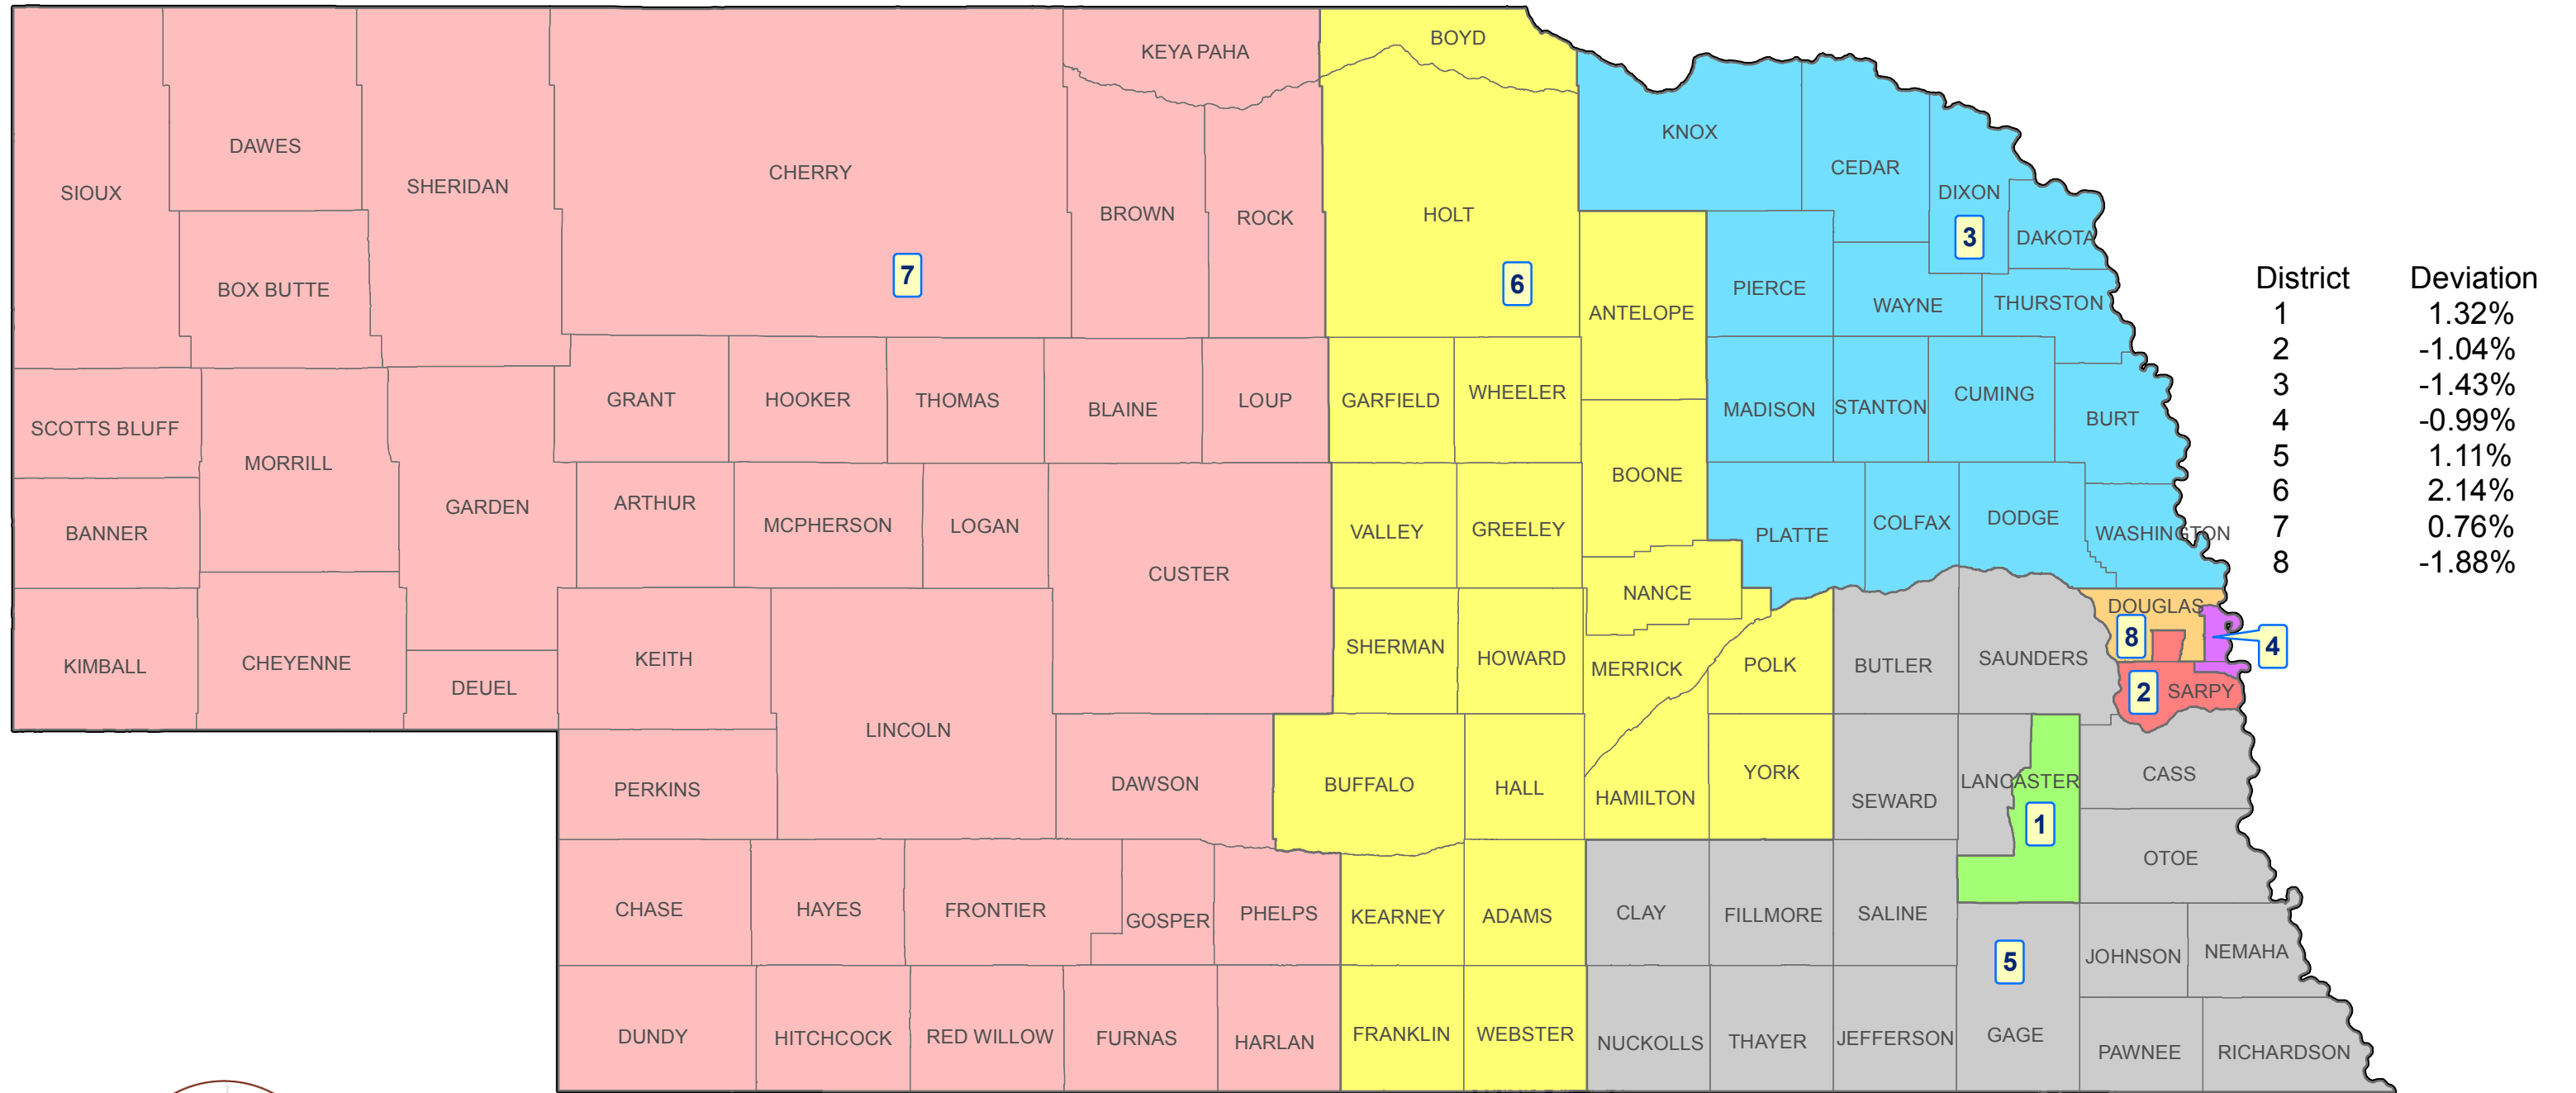

2011 University Board of Regents

Geographic Information Systems

Map Created by: Trisha Schlake and Jack Dohrman

Source: U.S. Census Bureau

Date Created: 5-4-2011

REG 6-18003 As Amended By REG 6-05005
(Committee Adoption, 5-4-2011)