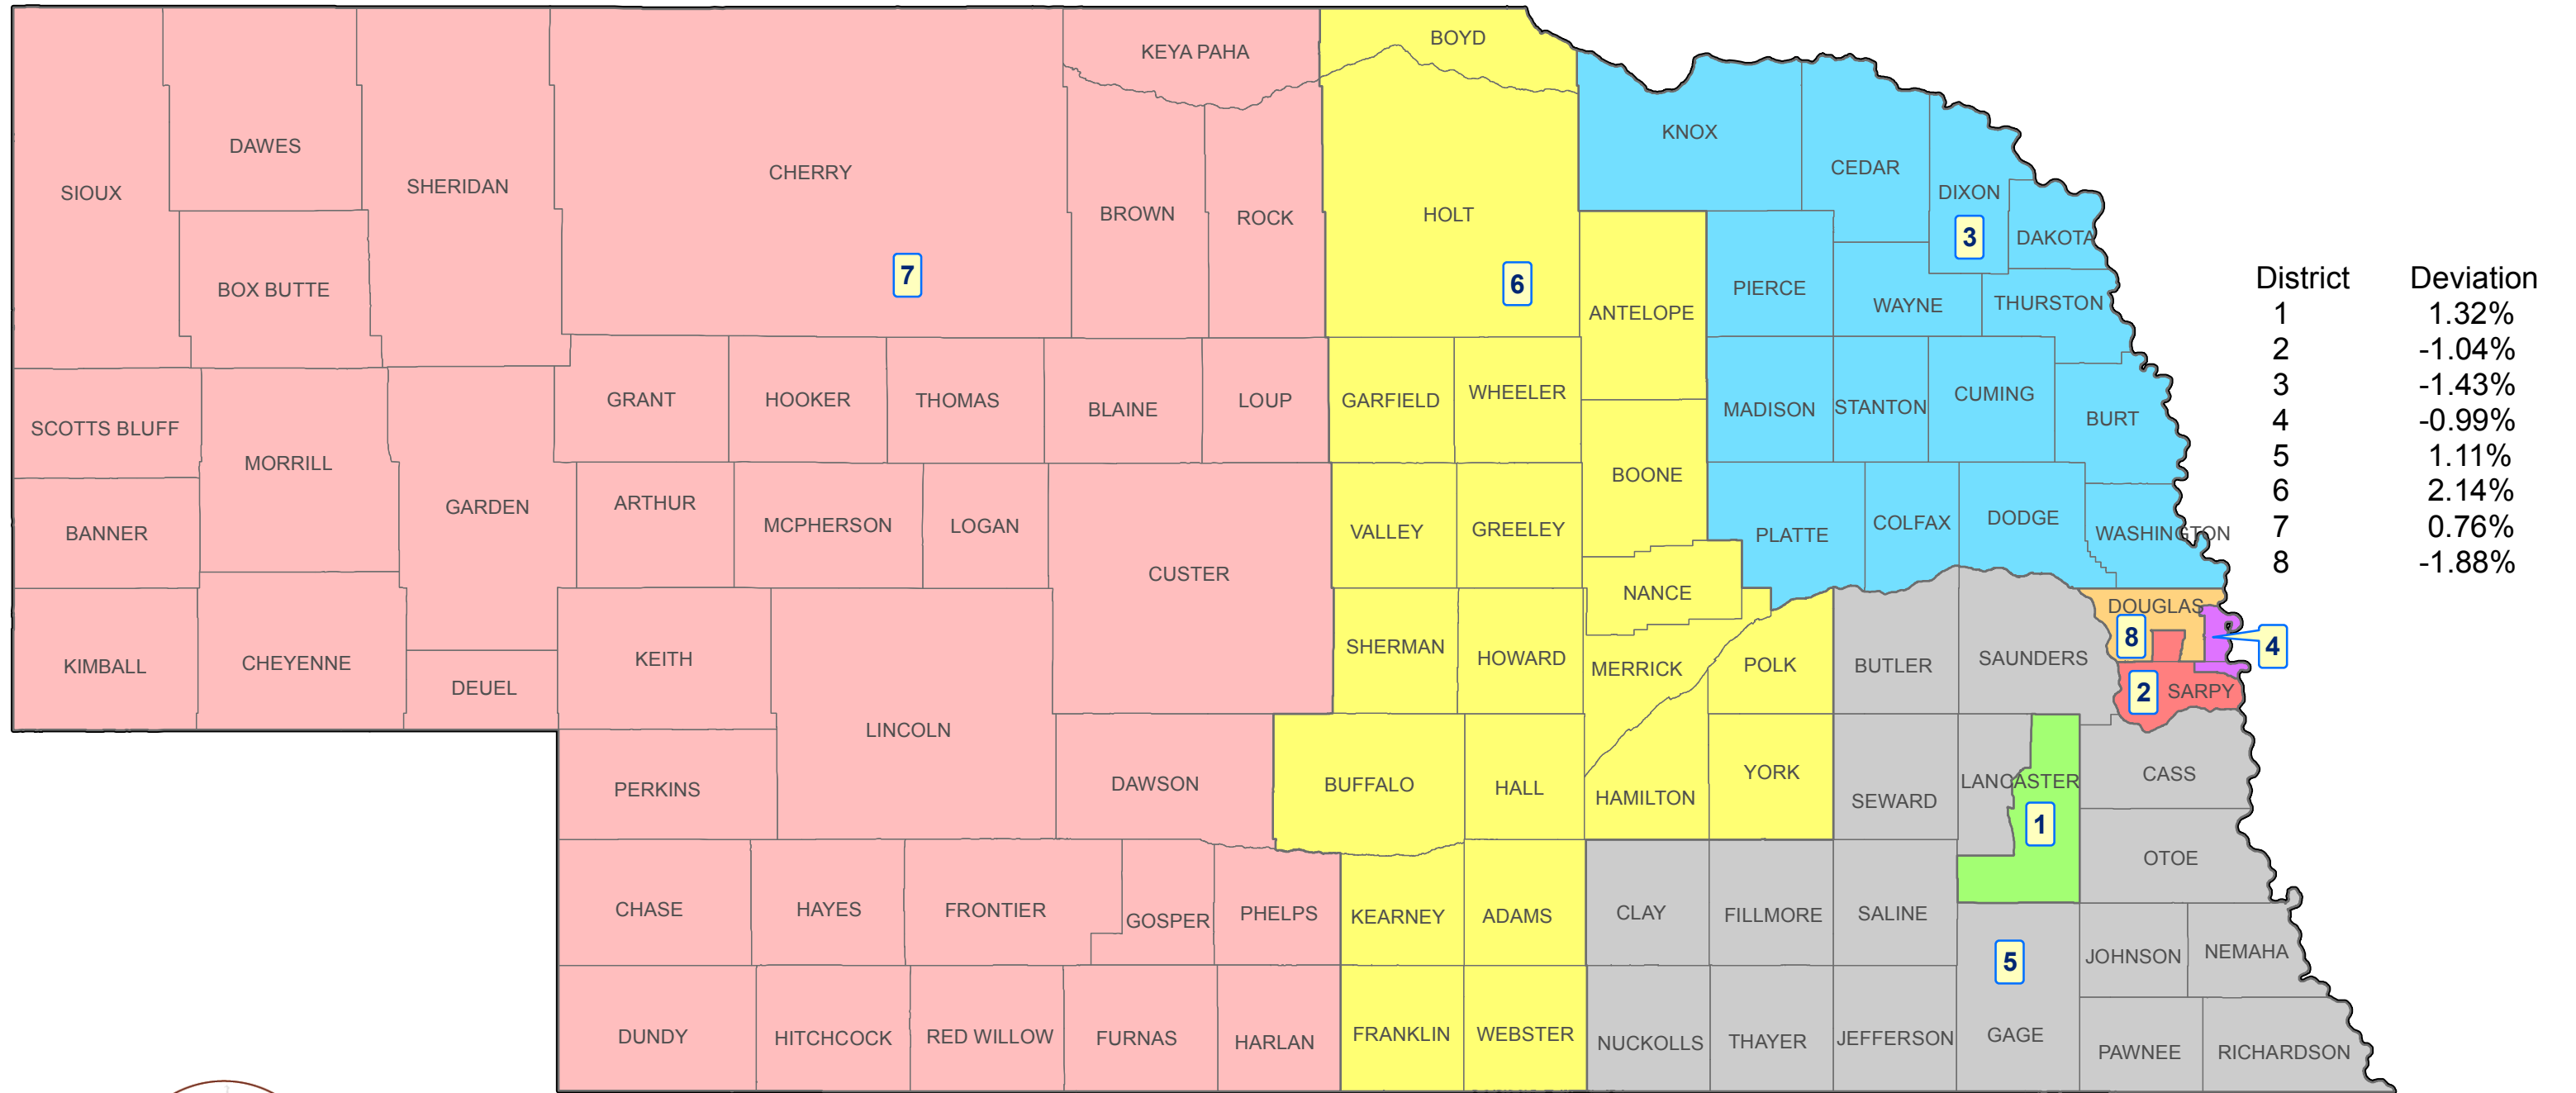

## Geographic Information Systems

Map Created by: Trisha Schlake and Jack Dohrman

Source: U.S. Census Bureau

Date Created: 5-4-2011

REG 6-18003 As Amended By REG 6-05005  
(Committee Adoption, 5-4-2011)