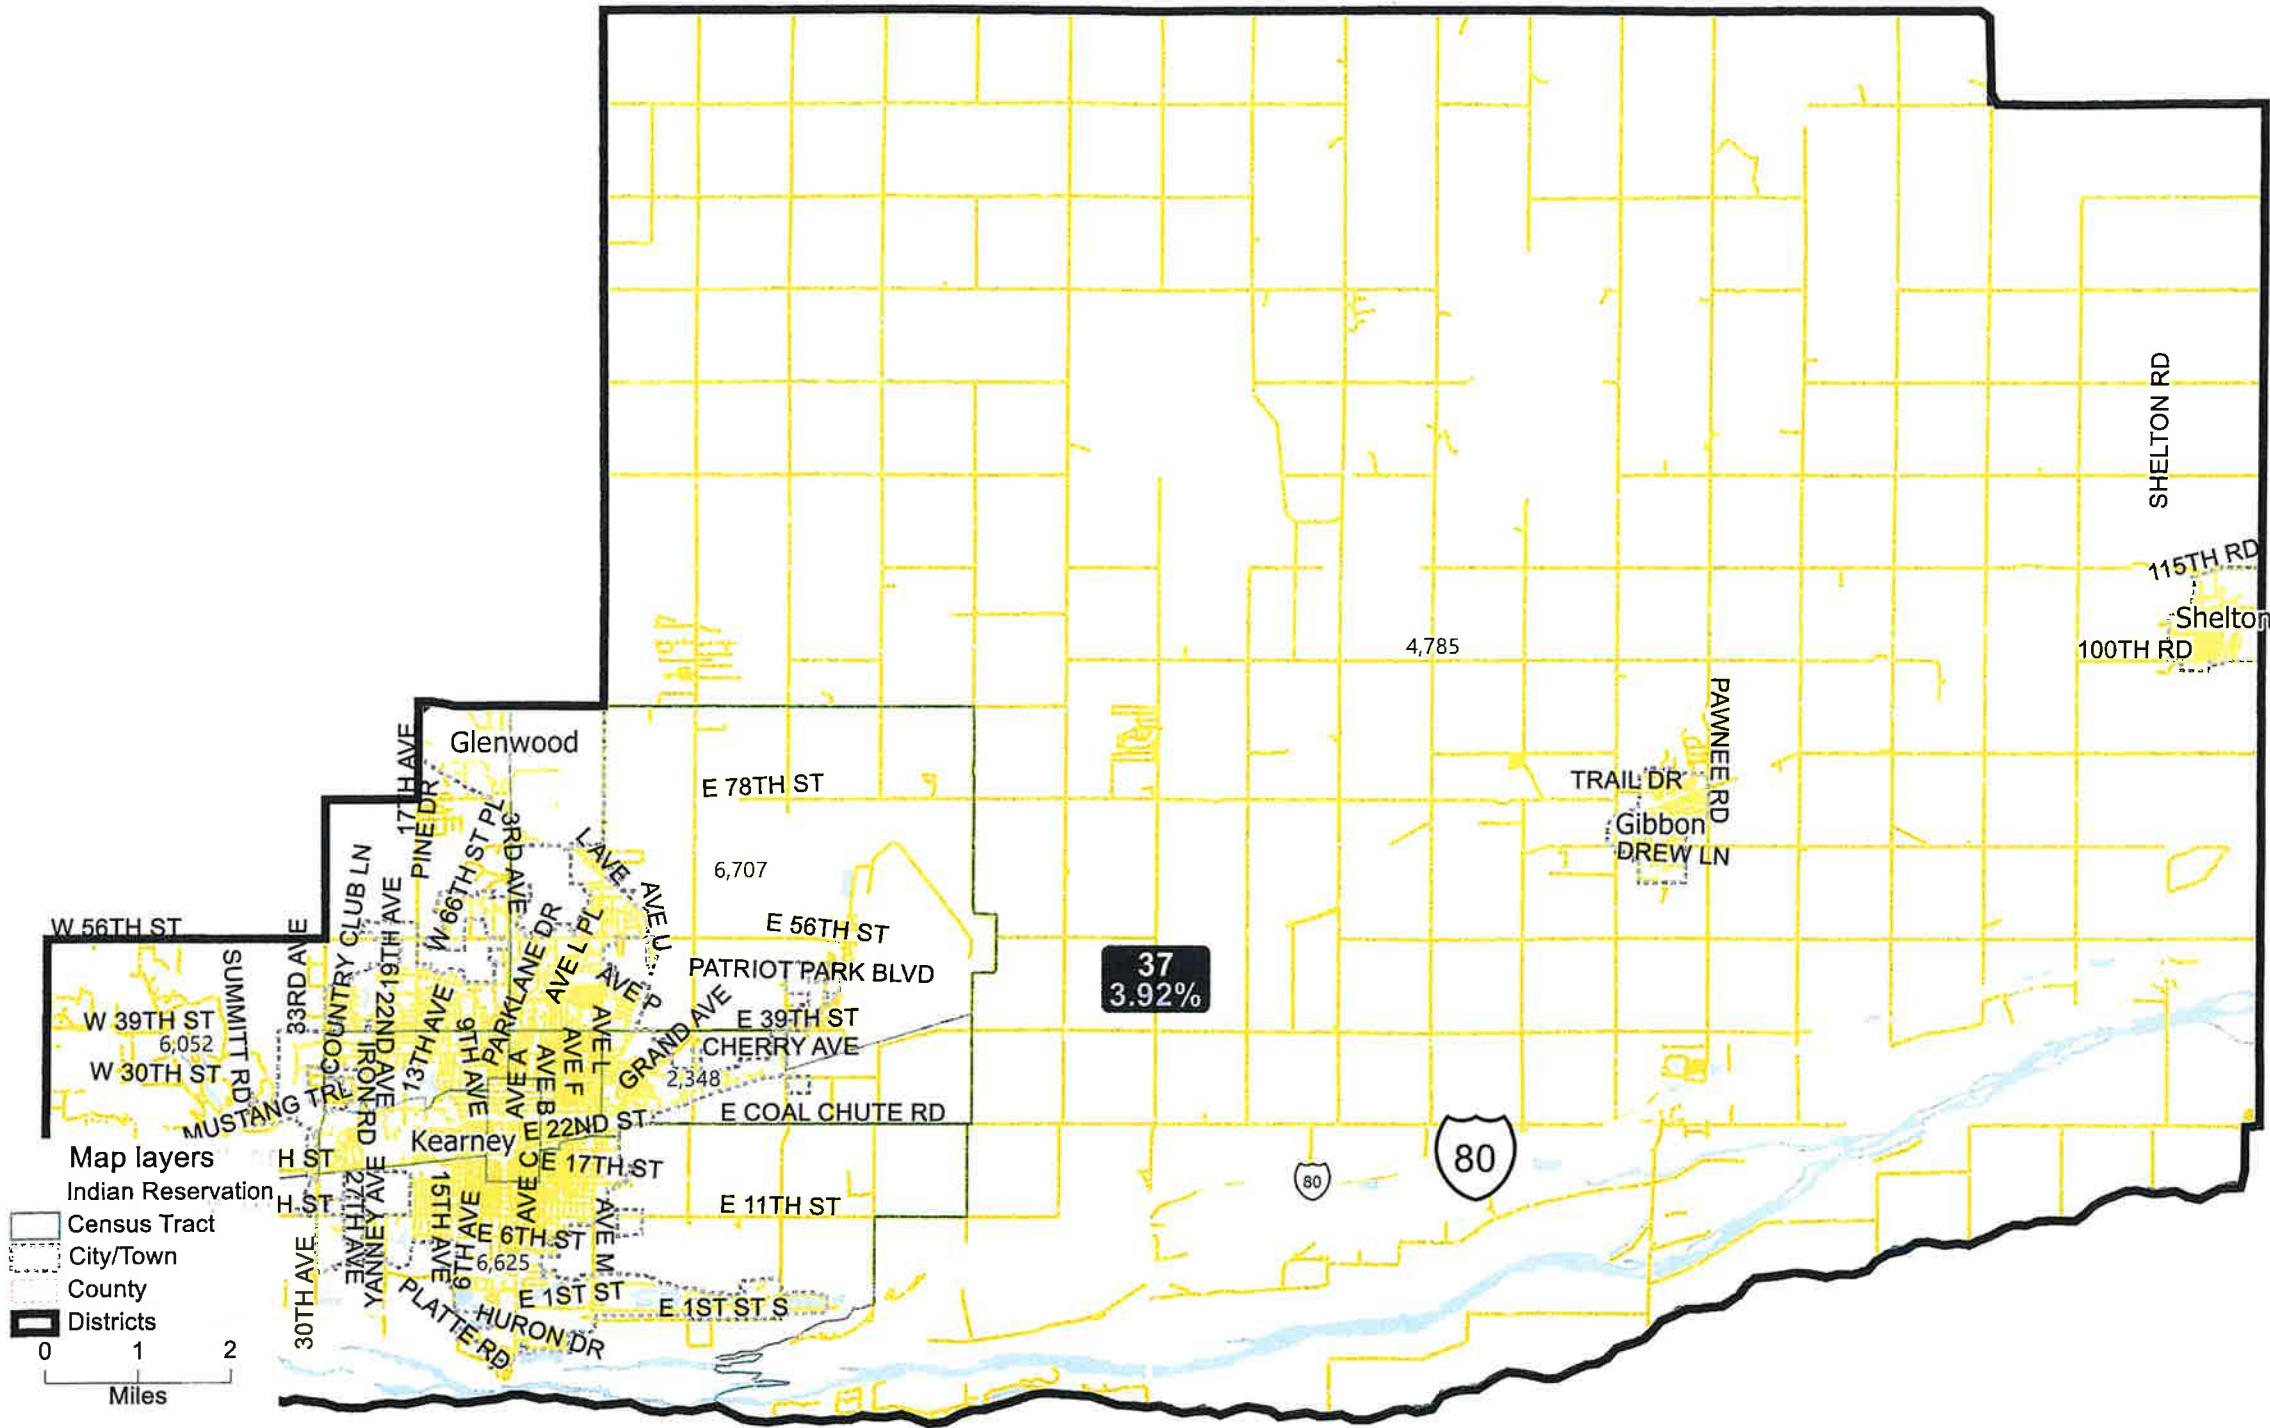

# Nebraska Legislative District 37 (2021)

LEG21-30001-37

## District 37 Statistics

Field	Value
District	37
Population	41600
Deviation	1,569
% Deviation	3.92%
ernate Schwartzberg	1.34
Polsby Popper	0.56
Reock	0.52
White	35304
% White	84.87%
Black	615
% Black	1.48%
WhtBlk	254
% WhtBlk	0.61%
AmIndian	258
% AmIndian	0.62%
WhtInd	516
% WhtInd	1.24%
Asian	652
% Asian	1.57%
WhtAsn	160
% WhtAsn	0.38%

LEG21-30001-37  
U.S. Bureau of the Census (Population Data), 2020

Created by - Legislative Research Office GIS  
Source - U.S. Census Bureau  
Date - September 19 2021