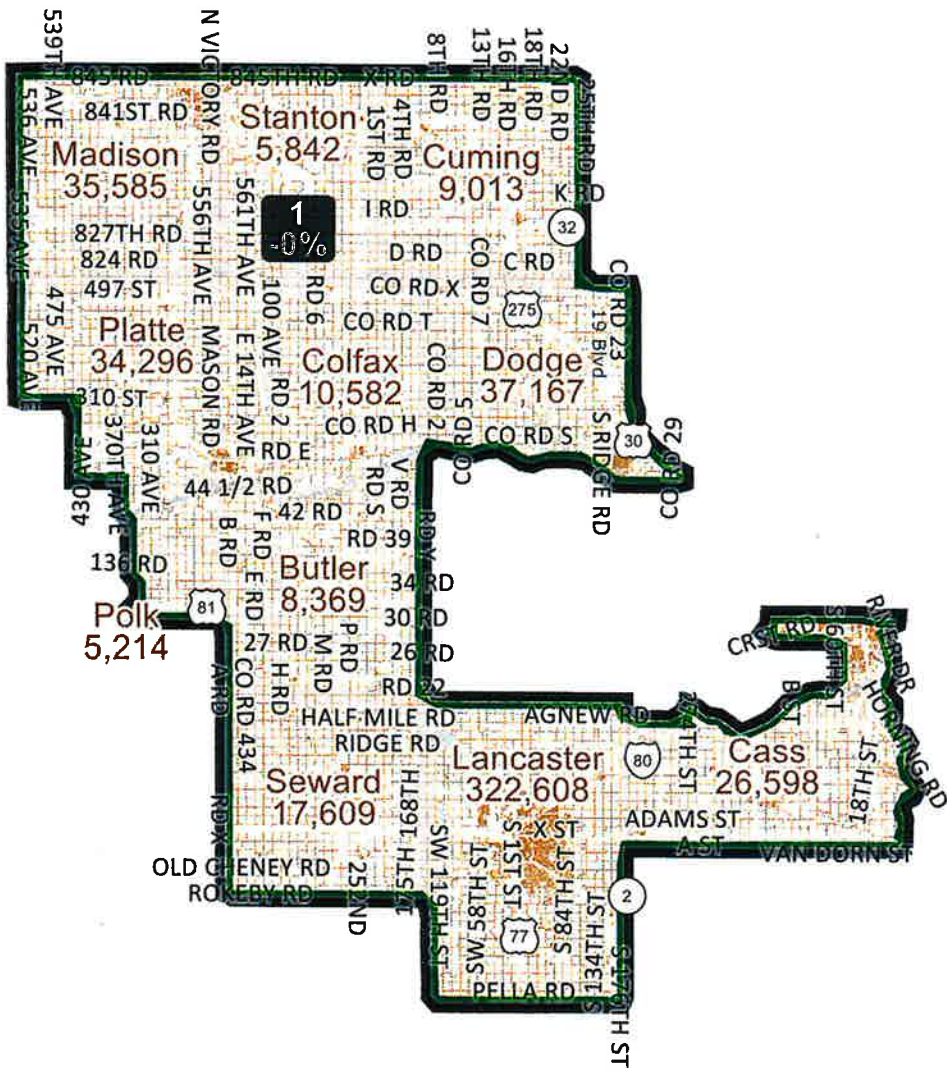

Nebraska Congressional District 1 - LB1 - Final Reading (2021)

CONG21-39002-1

District 1 Statistics

Field	Value
District	1
Population	653822
Deviation	-13
% Deviation	-0%
18+_Pop	495560
% 18+_Pop	75.79%
18+_Wht	411120
% 18+_Wht	82.96%
18+_Blk	15756
% 18+_Blk	3.18%
18+_Ind	3711
% 18+_Ind	0.75%
18+_Asn	14750
% 18+_Asn	2.98%
18+_Hwn	370
% 18+_Hwn	0.07%
18+_Oth	20997
% 18+_Oth	4.24%
18+_WhtBlk	2768
% 18+_WhtBlk	0.56%
H18+_Pop	44433
% H18+_Pop	8.97%
18+_WhtInd	5286
% 18+_WhtInd	1.07%
18+_WhtAsn	2633
% 18+_WhtAsn	0.53%
18+_WhtHwn	185
% 18+_WhtHwn	0.04%

I hereby certify that this map is true and accurate as enacted by the 2021 Nebraska Legislature

Ann Linehan
 Senator Ann Linehan
 Chairperson, 2021 Redistricting Committee

CONG21-39002-1 - LB1 - Final Reading
 U.S. Bureau of the Census (Population Data), 2020

Created by - Legislative Research Office GIS
 Source - U.S. Census Bureau
 Date - September 27, 2021 08:56:07