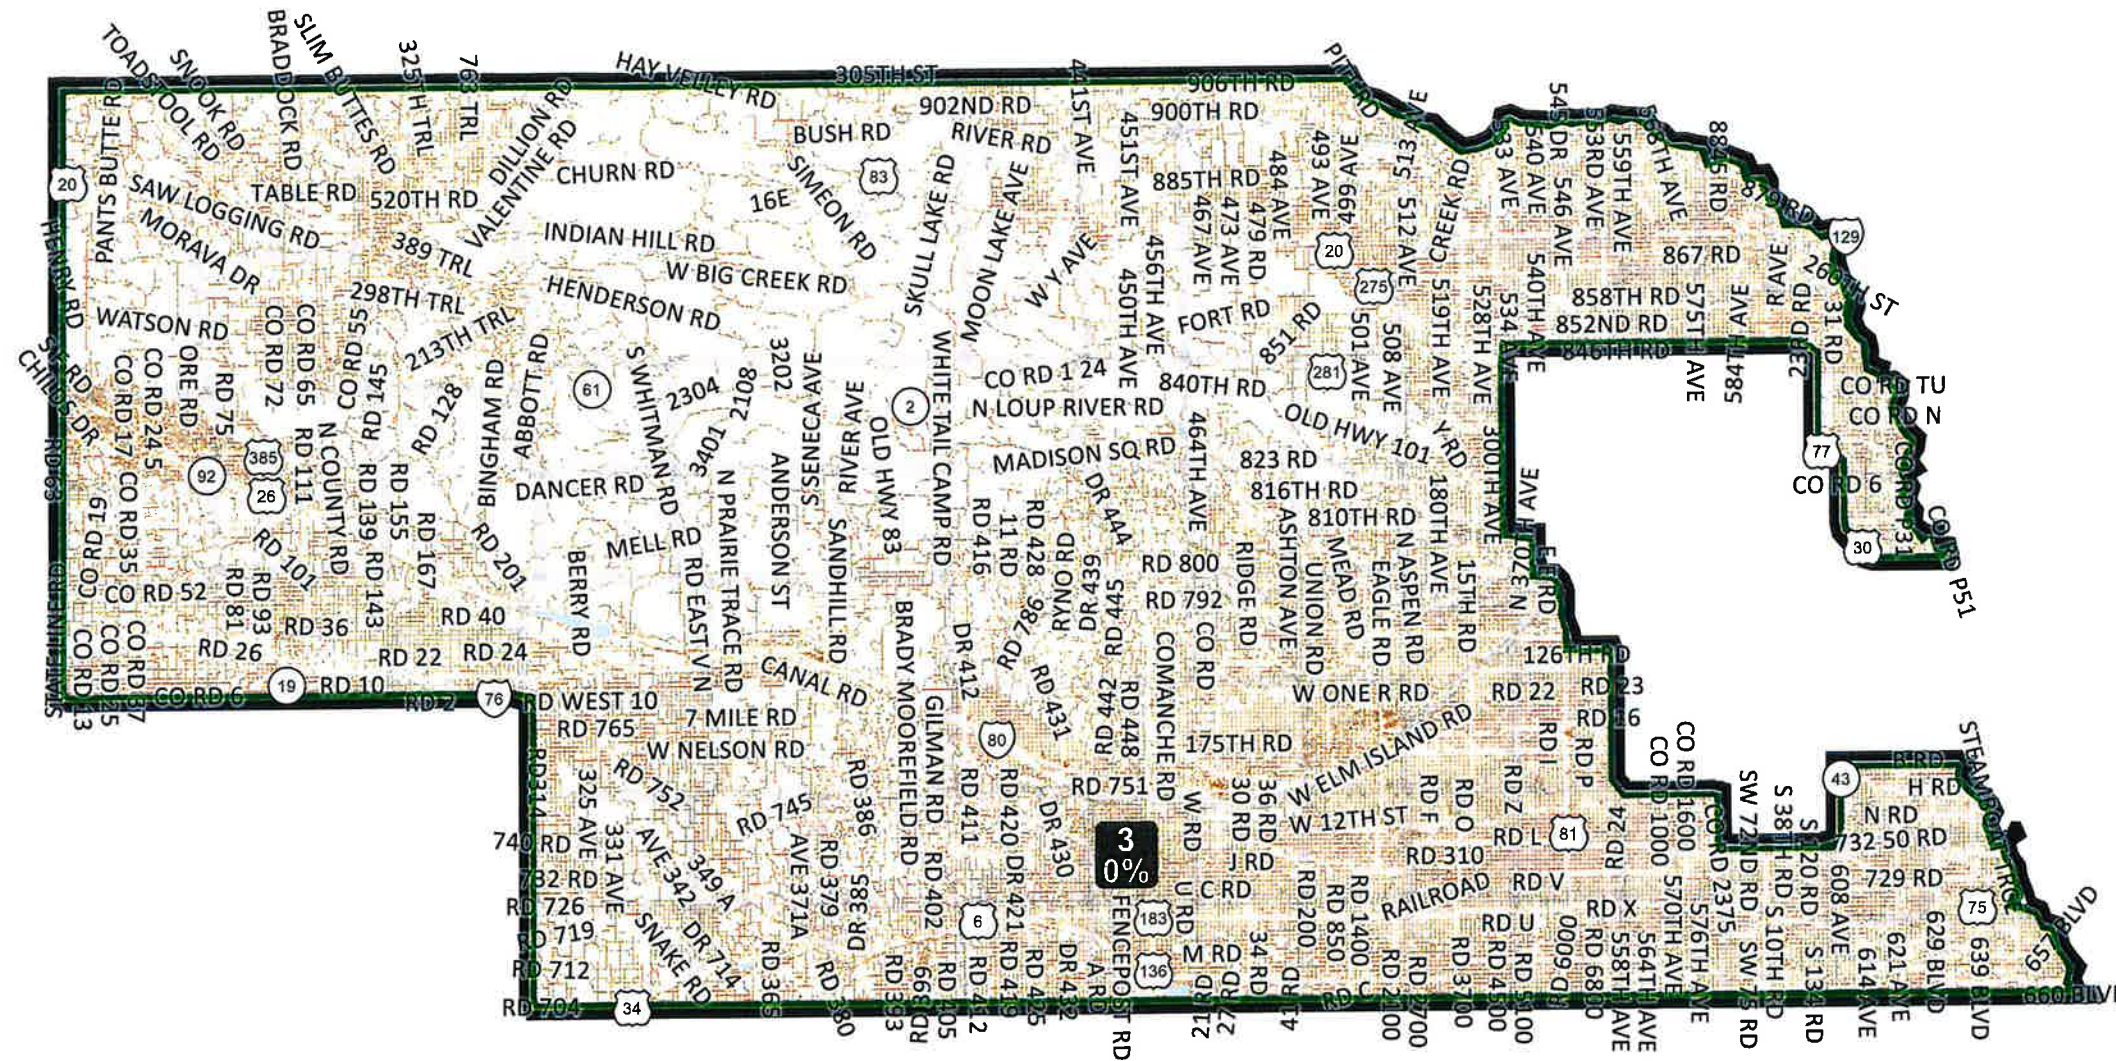

Nebraska Congressional District 3 - LB1 - Final Reading (2021)

CONG21-39002-3

I hereby certify that this map is true and accurate as enacted by the 2021 Nebraska Legislature

Lou Ann Linehan
 Senator Lou Ann Linehan
 Chairperson, 2021 Redistricting Committee

©2021 CALIPER; ©2020 HERE

District 3 Statistics	
Field	Value
District	3
Population	653835
Deviation	0
% Deviation	0%
18+_Pop	496075
% 18+_Pop	75.87%
18+_Wht	429448
% 18+_Wht	86.57%
18+_Blk	6036
% 18+_Blk	1.22%
18+_Ind	7401
% 18+_Ind	1.49%
18+_Asn	3995
% 18+_Asn	0.81%
18+_Hwn	347
% 18+_Hwn	0.07%
18+_Oth	24266
% 18+_Oth	4.89%
18+_WhtBlk	1093
% 18+_WhtBlk	0.22%

CONG21-39002-3 - LB1 - Final Reading
 U.S. Bureau of the Census (Population Data), 2020

Created by - Legislative Research Office GIS
 Source - U.S. Census Bureau
 Date - September 27, 2021 08:56:07