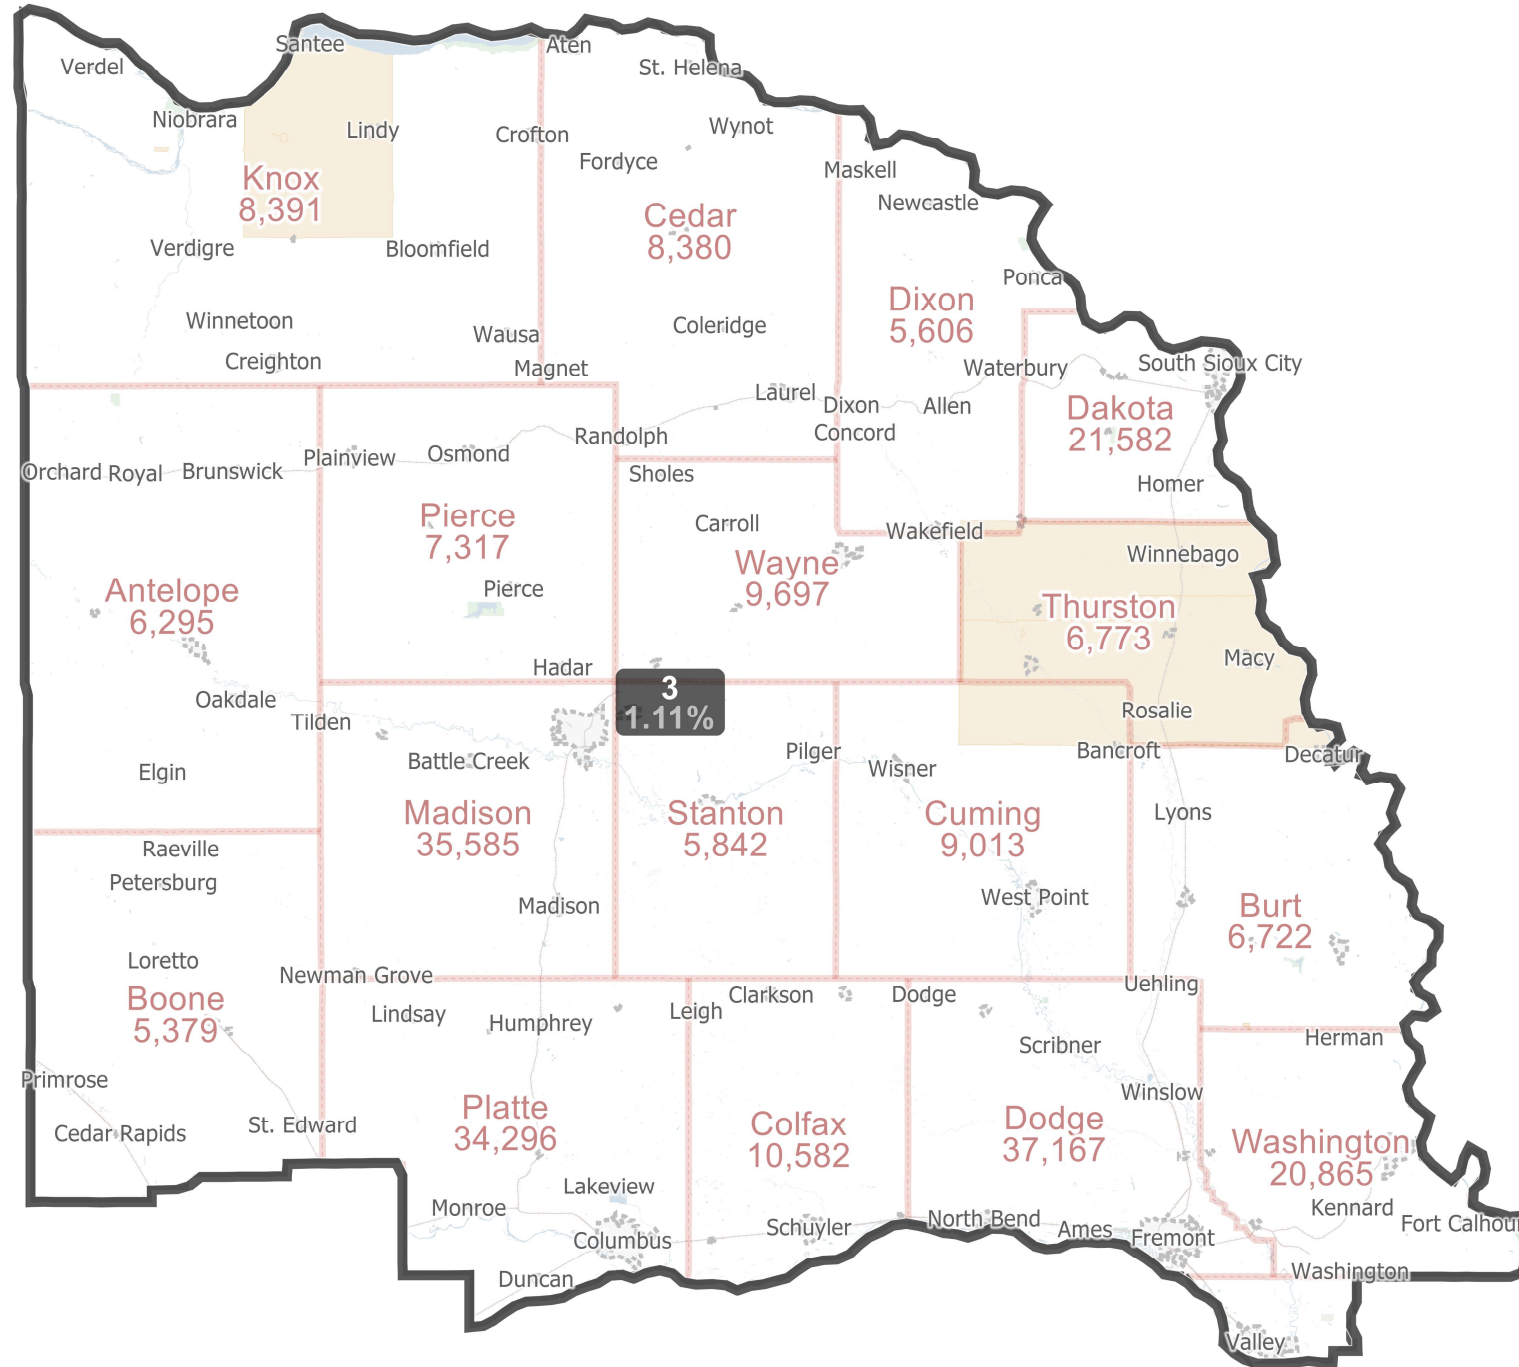

# Board of Education District 3 - LB7 (2021)

ED21-39001-3

©2021 CALIPER; ©2020 HERE

District 3 Statistics	
Field	Value
District	3
Population	247909
Deviation	2,721
% Deviation	1.11%
18+_Pop	184428
% 18+_Pop	74.39%
18+_Wht	152824
% 18+_Wht	82.86%
H18+_Pop	23378
% H18+_Pop	12.68%
18+_Blk	2616
% 18+_Blk	1.42%
18+_WhtBlk	446
% 18+_WhtBlk	0.24%
18+_Ind	4541
% 18+_Ind	2.46%
18+_Asn	1541
% 18+_Asn	0.84%
18+_Hwn	158
% 18+_Hwn	0.09%

ED21-39001-3 (Subcommittee Proposal, 9/9/21)  
U.S. Bureau of the Census (Population Data), 2020

Created by - Legislative Research Office GIS  
Source - U.S. Census Bureau  
Date - September 13, 2021