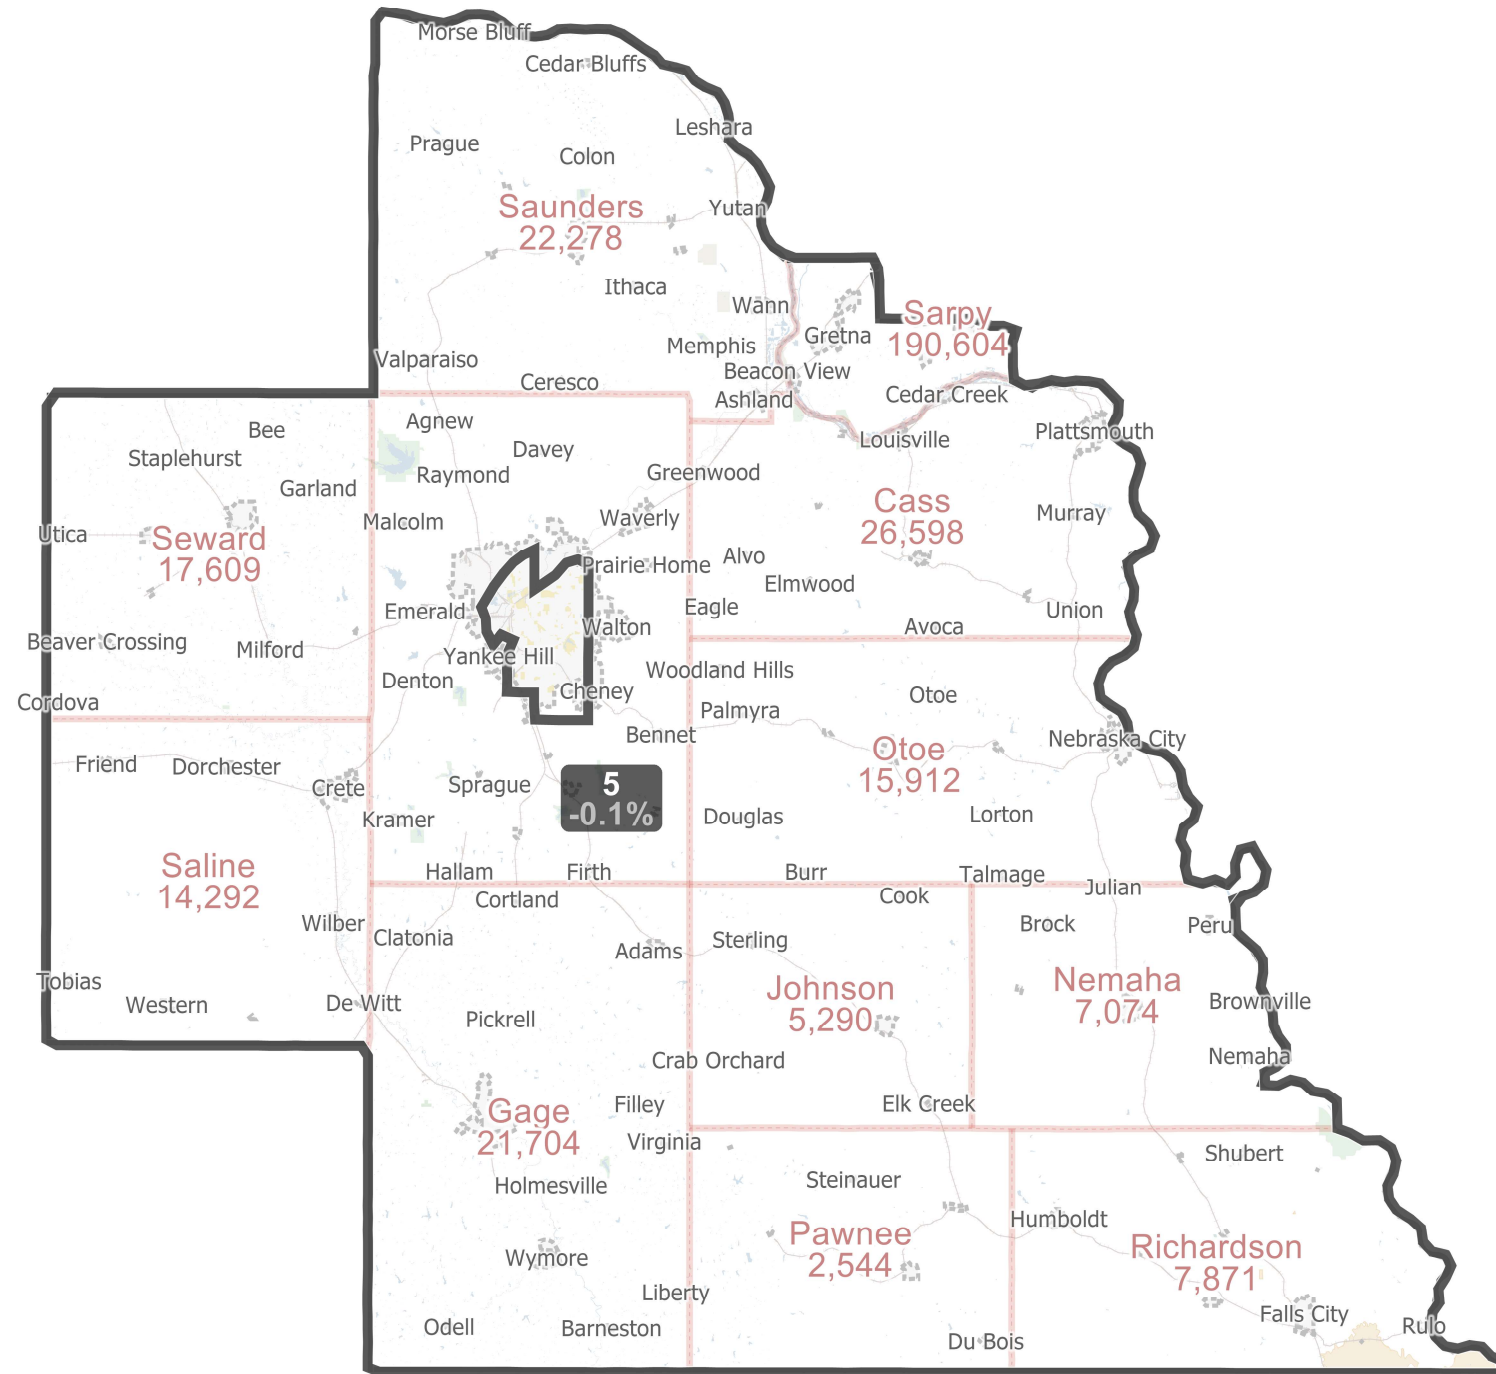

Board of Education District 5 - LB7 (2021)

ED21-39001-5

©2021 CALIPER; ©2020 HERE

District 5 Statistics

Field	Value
District	5
Population	244945
Deviation	-243
% Deviation	-0.1%
18+_Pop	182763
% 18+_Pop	74.61%
18+_Wht	164518
% 18+_Wht	90.02%
H18+_Pop	8763
% H18+_Pop	4.79%
18+_Blk	2552
% 18+_Blk	1.4%
18+_WhtBlk	612
% 18+_WhtBlk	0.33%
18+_Ind	1048
% 18+_Ind	0.57%
18+_Asn	2861
% 18+_Asn	1.57%
18+_Hwn	72
% 18+_Hwn	0.04%

ED21-39001-5 (Subcommittee Proposal, 9/9/21)
U.S. Bureau of the Census (Population Data), 2020

Created by - Legislative Research Office GIS
Source - U.S. Census Bureau
Date - September 13, 2021