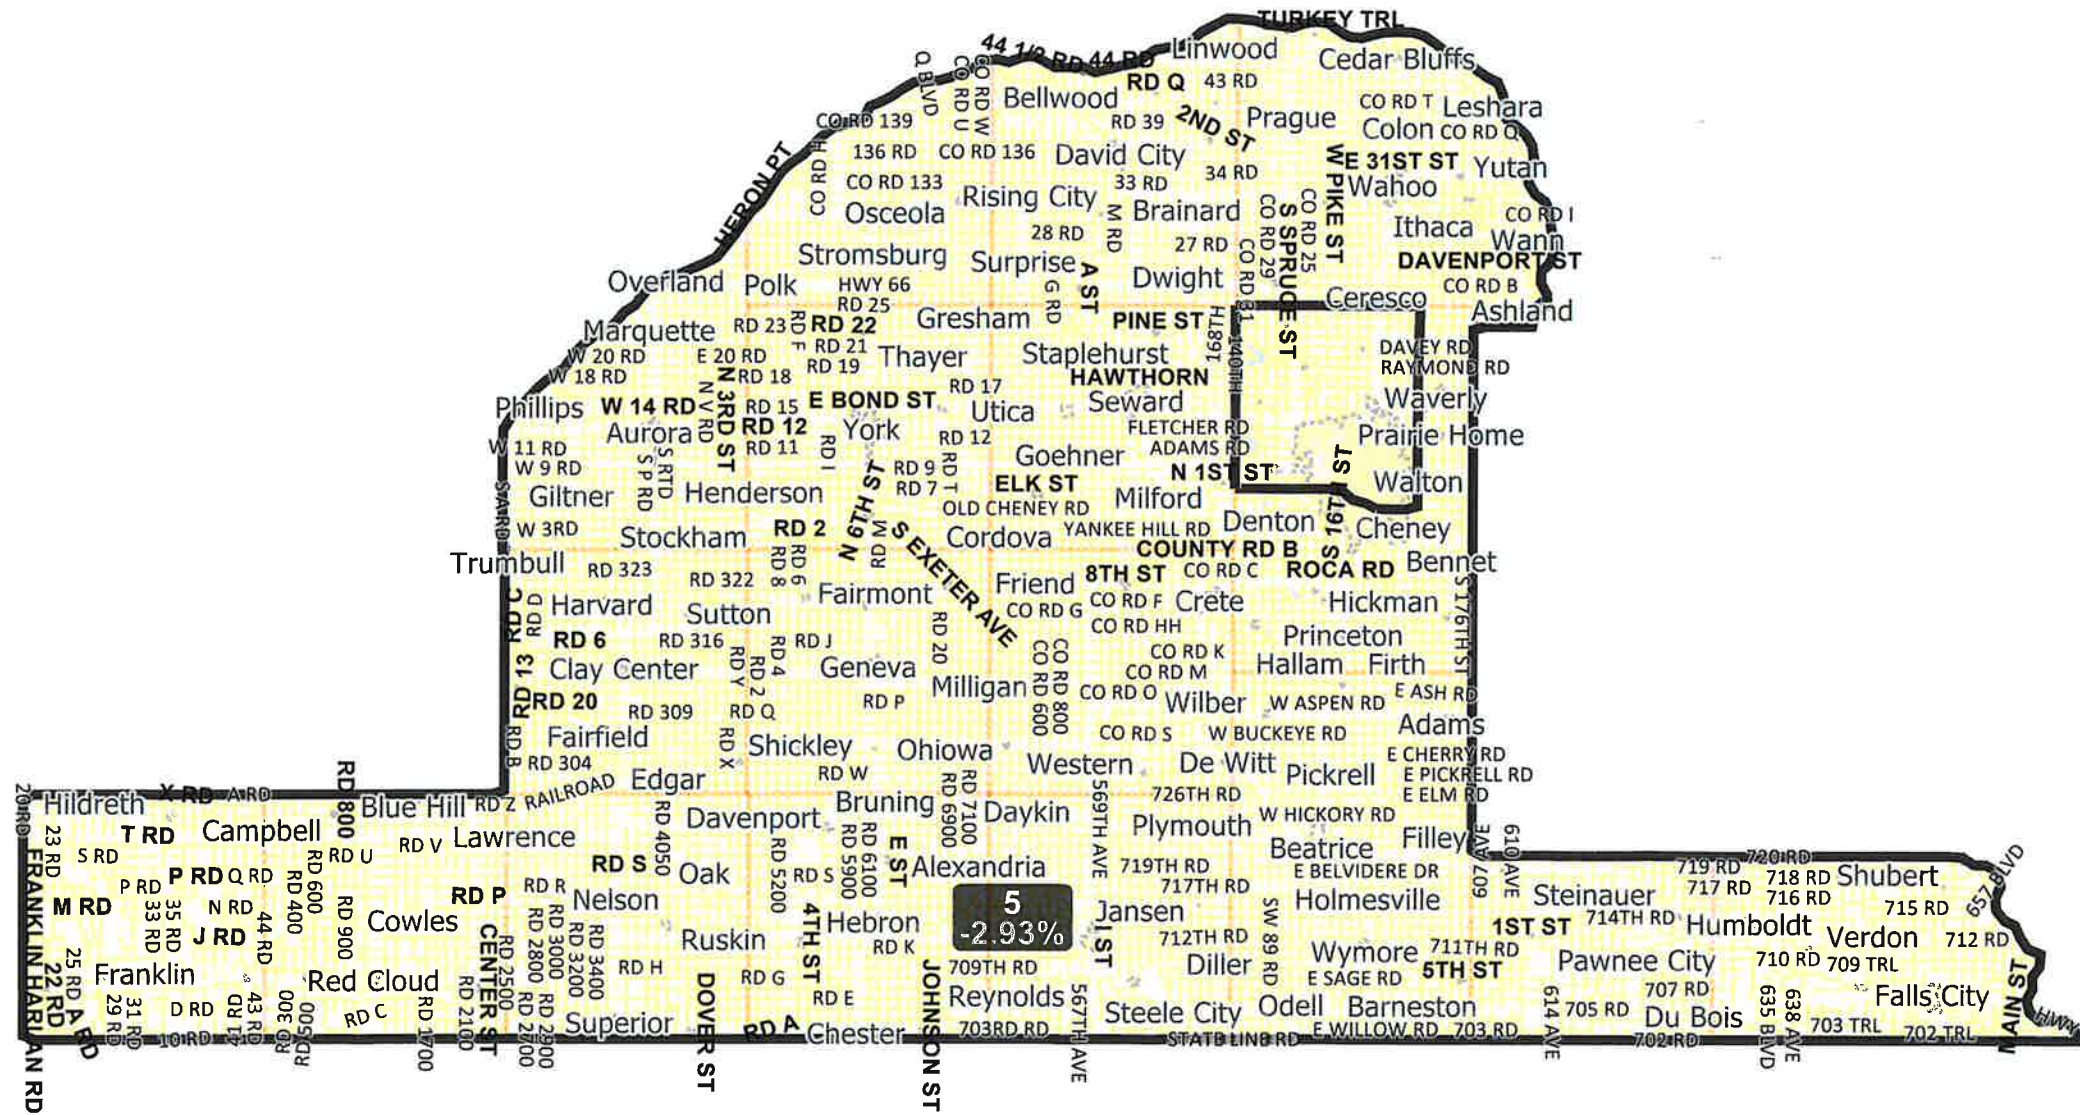

Board of Education District - 5 -LB 7 (2021)

ED21-39003-5

©2021 CALIPER; ©2020 HERE

District 5 Statistics

Field	Value
District	5
Population	237994
Deviation	-7,194
% Deviation	-2.93%
18+_Pop	179890
% 18+_Pop	75.59%
18+_Wht	164355
% 18+_Wht	69.06%
18+_Blk	1924
% 18+_Blk	0.81%
18+_Ind	852
% 18+_Ind	0.36%
18+_Asn	2418
% 18+_Asn	1.02%
18+_Hwn	58
% 18+_Hwn	0.02%
18+_Oth	3682
% 18+_Oth	1.55%
18+_WhtBlk	519
% 18+_WhtBlk	0.22%

ED21-39003-5
U.S. Bureau of the Census (Population Data), 2020

Created by - Legislative Research Office GIS
Source - U.S. Census Bureau
Date - September 27, 2021