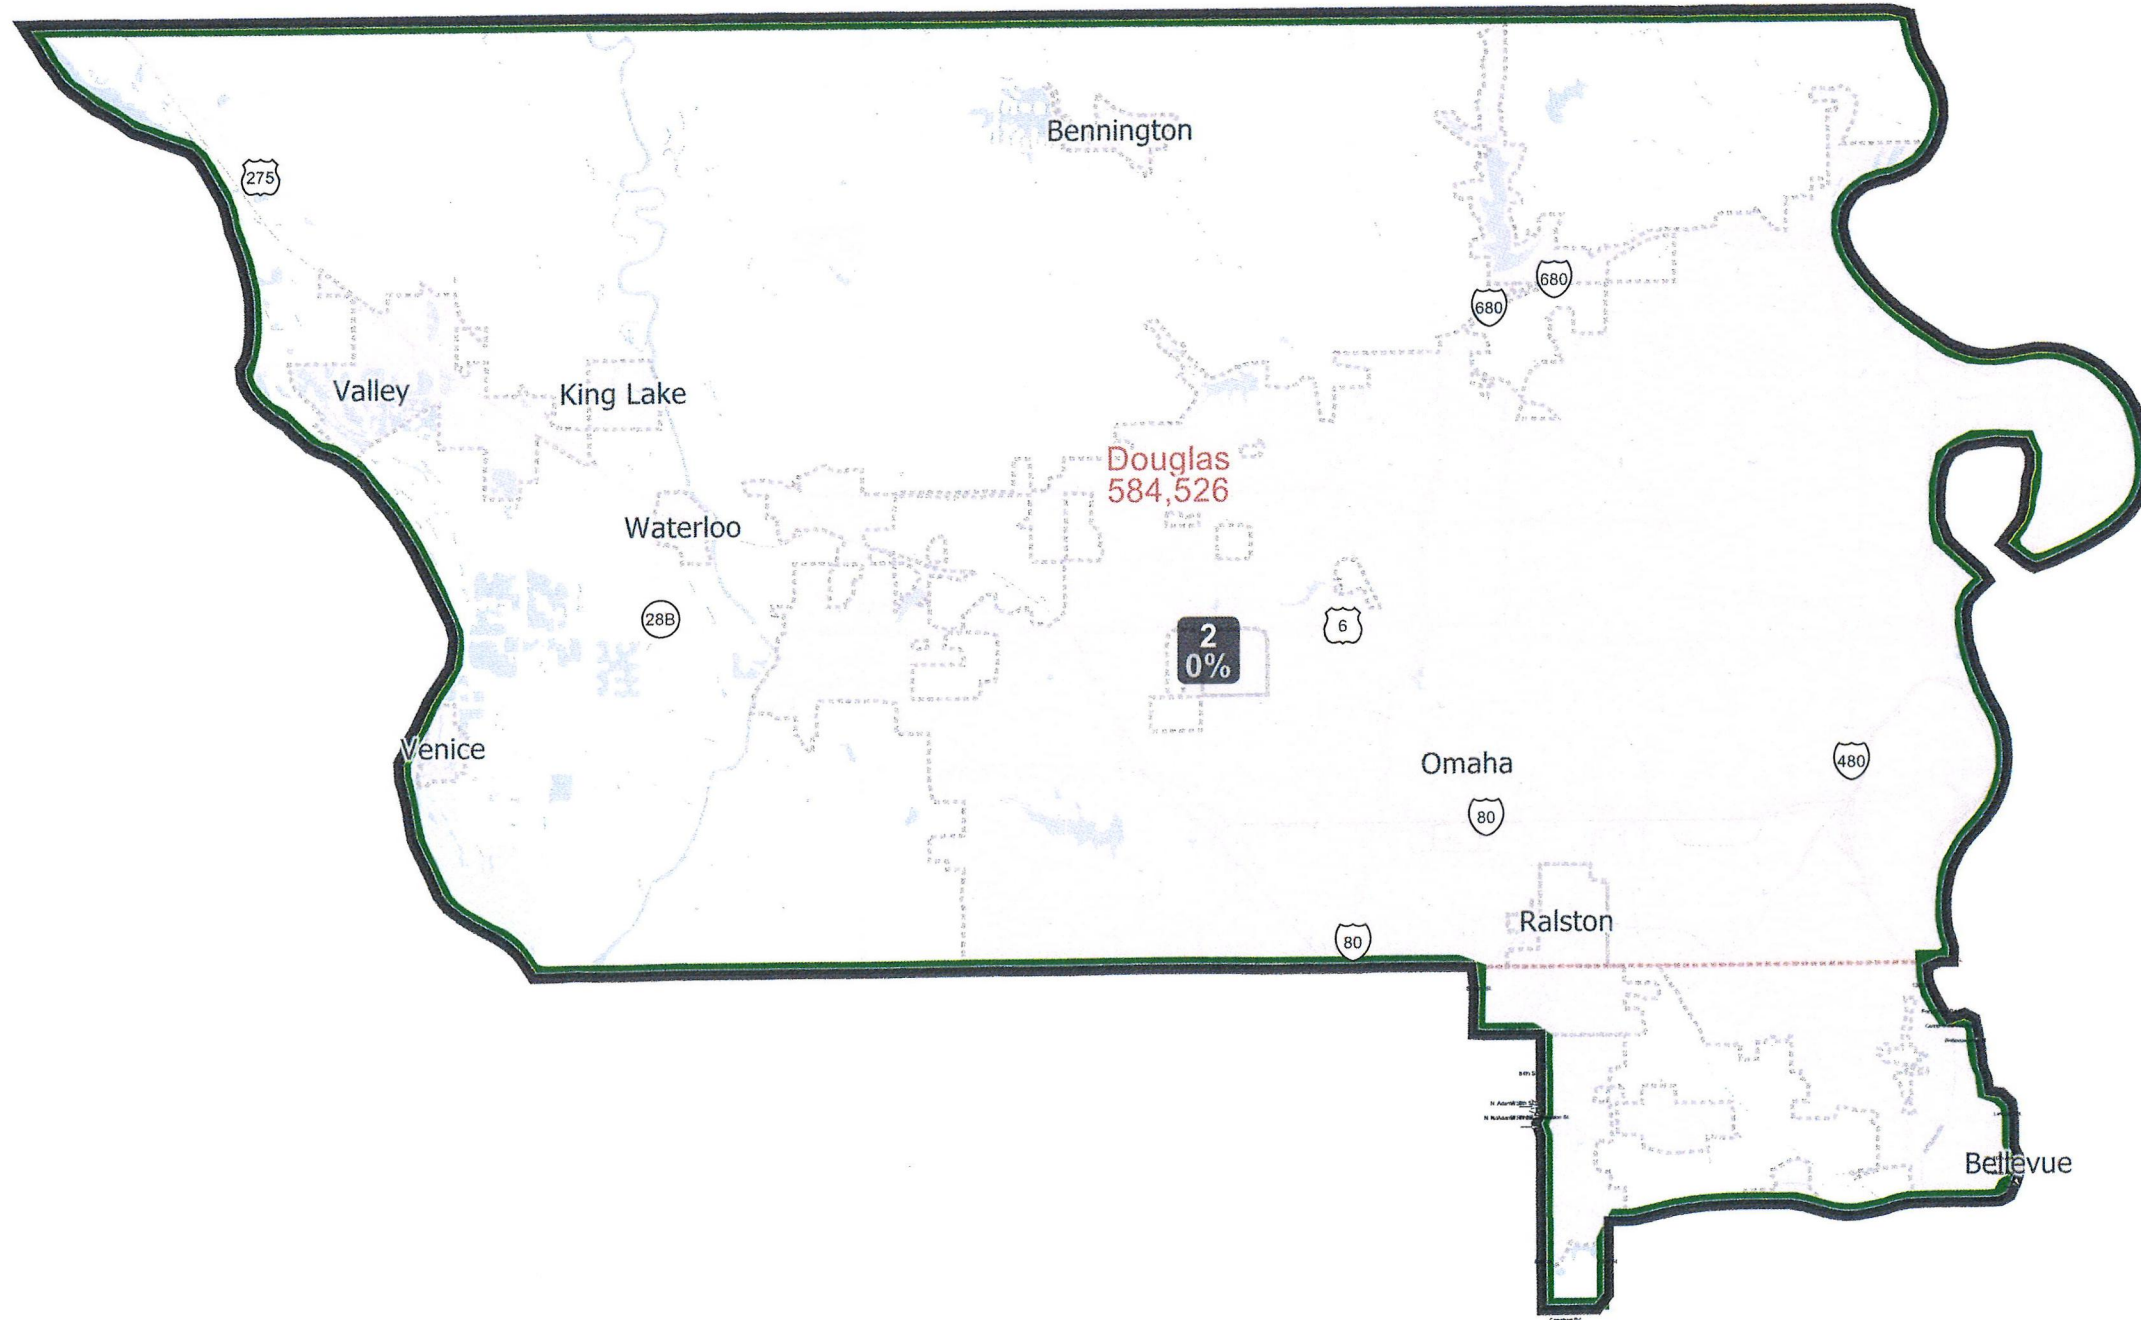

Nebraska Congressional District 2

CONG21-50002-2

©2021 CALIPER; ©2020 HERE

District 2 Statistics	
Field	Value
District	2
Population	653835
Deviation	0
% Deviation	0%
18+_Pop	487731
% 18+_Pop	74.6%
H18+_Pop	56675
% H18+_Pop	11.62%
18+_Wht	353951
% 18+_Wht	72.57%
18+_Blk	47367
% 18+_Blk	9.71%
18+_WhtBlk	3386
% 18+_WhtBlk	0.69%
18+_Ind	4223
% 18+_Ind	0.87%
18+_Asn	21307
% 18+_Asn	4.37%
18+_Hwn	434
% 18+_Hwn	0.09%
18+_Oth	26893
% 18+_Oth	5.51%
White	449671

CONG21-50002-2
U.S. Bureau of the Census (Population Data), 2020

Created by - Legislative Research Office GIS
Source - U.S. Census Bureau
Date - September 13, 2021