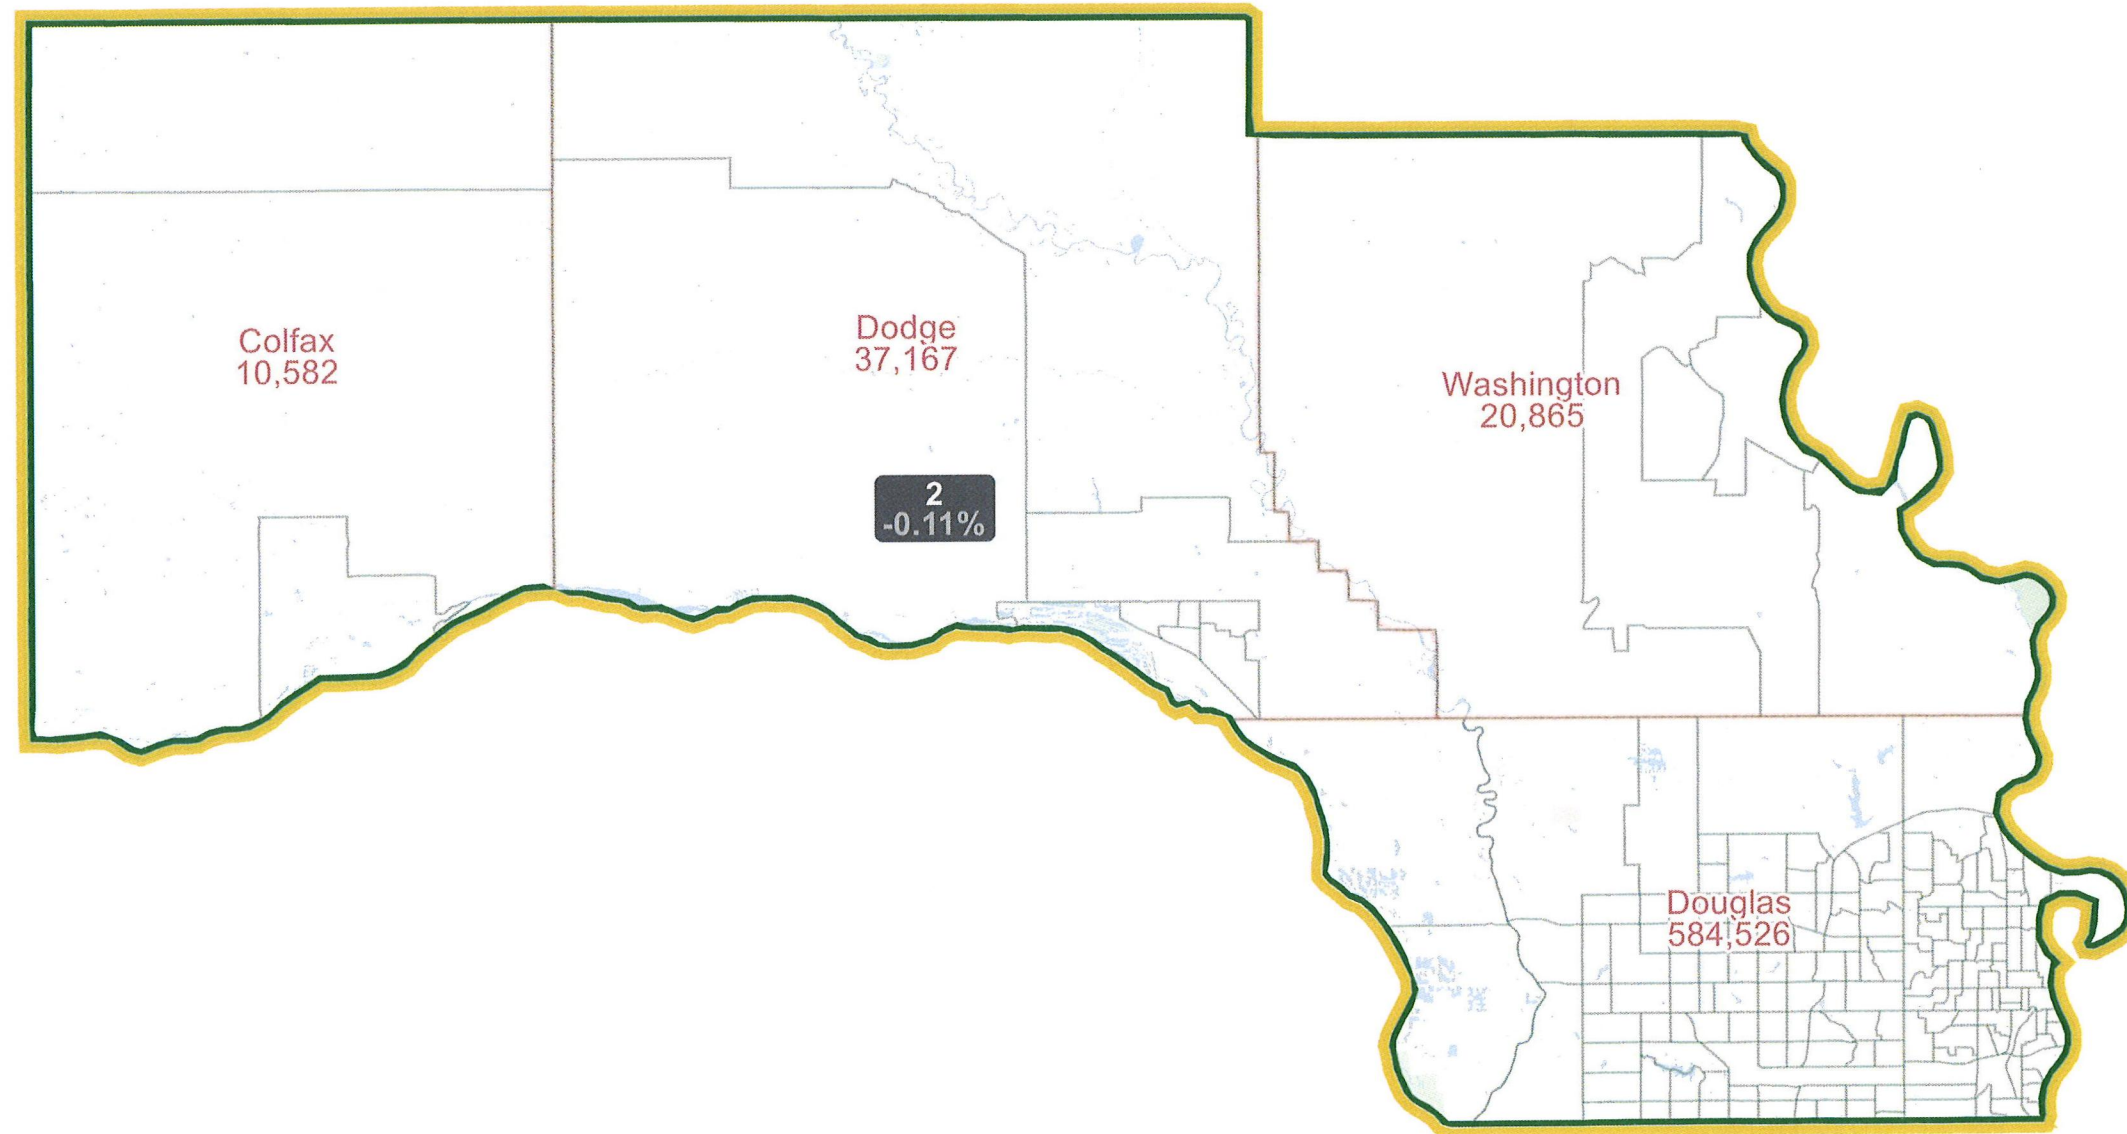

Nebraska Congressional District 2

CONG21-20001-2

©2021 CALIPER; ©2020 HERE

District 2 Statistics	
Field	Value
District	2
Population	653140
Deviation	-695
% Deviation	-0.11%
18+_Pop	487231
% 18+_Pop	74.6%
18+_Wht	357244
% 18+_Wht	54.7%
18+_Blk	45392
% 18+_Blk	6.95%
18+_Ind	4301
% 18+_Ind	0.66%
18+_Asn	19960
% 18+_Asn	3.06%
18+_Hwn	381
% 18+_Hwn	0.06%
18+_Oth	28097
% 18+_Oth	4.3%
18+_WhtBlk	3163
% 18+_WhtBlk	0.48%

CONG21-20001-2
U.S. Bureau of the Census (Population Data), 2020

Created by - Legislative Research Office GIS
Source - U.S. Census Bureau
Date - September 17, 2021