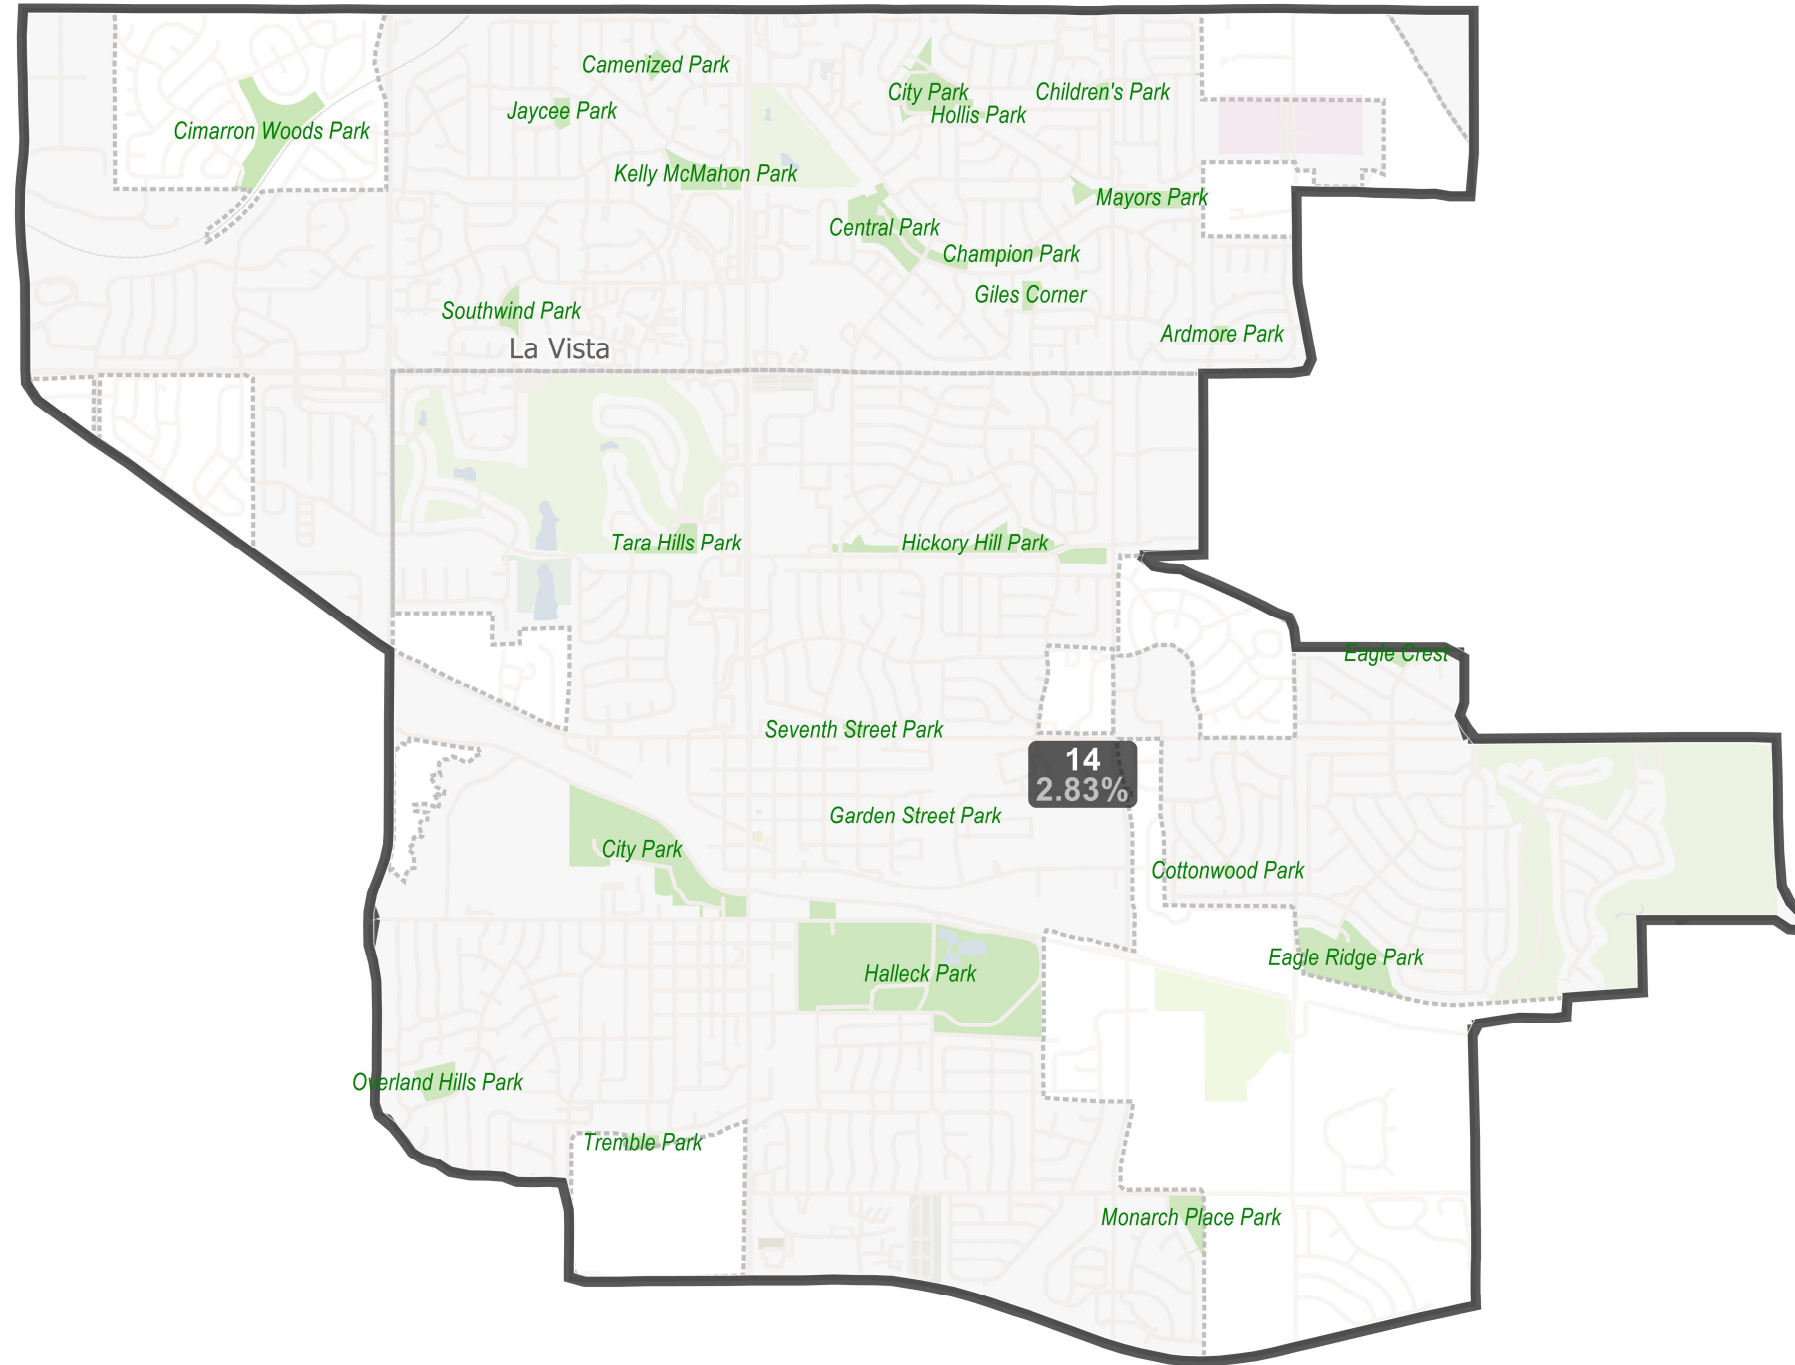

Nebraska Legislative District 14 - LB3 (2021)

LEG21-39001-14

©2021 CALIPER

District 14 Statistics	
Field	Value
District	14
Population	41165
Deviation	1,134
% Deviation	2.83%
18+_Pop	30768
% 18+_Pop	74.74%
18+_Wht	26134
% 18+_Wht	84.94%
H18+_Pop	2134
% H18+_Pop	6.94%
18+_Blk	1037
% 18+_Blk	3.37%
18+_WhtBlk	189
% 18+_WhtBlk	0.61%
18+_Ind	121
% 18+_Ind	0.39%
18+_Asn	852
% 18+_Asn	2.77%
18+_Hwn	23
% 18+_Hwn	0.07%

LEG21-39001-14 (Linehan Proposal, 9/9/21)
U.S. Bureau of the Census (Population Data), 2020

Created by - Legislative Research Office GIS
Source - U.S. Census Bureau
Date - September 13, 2021