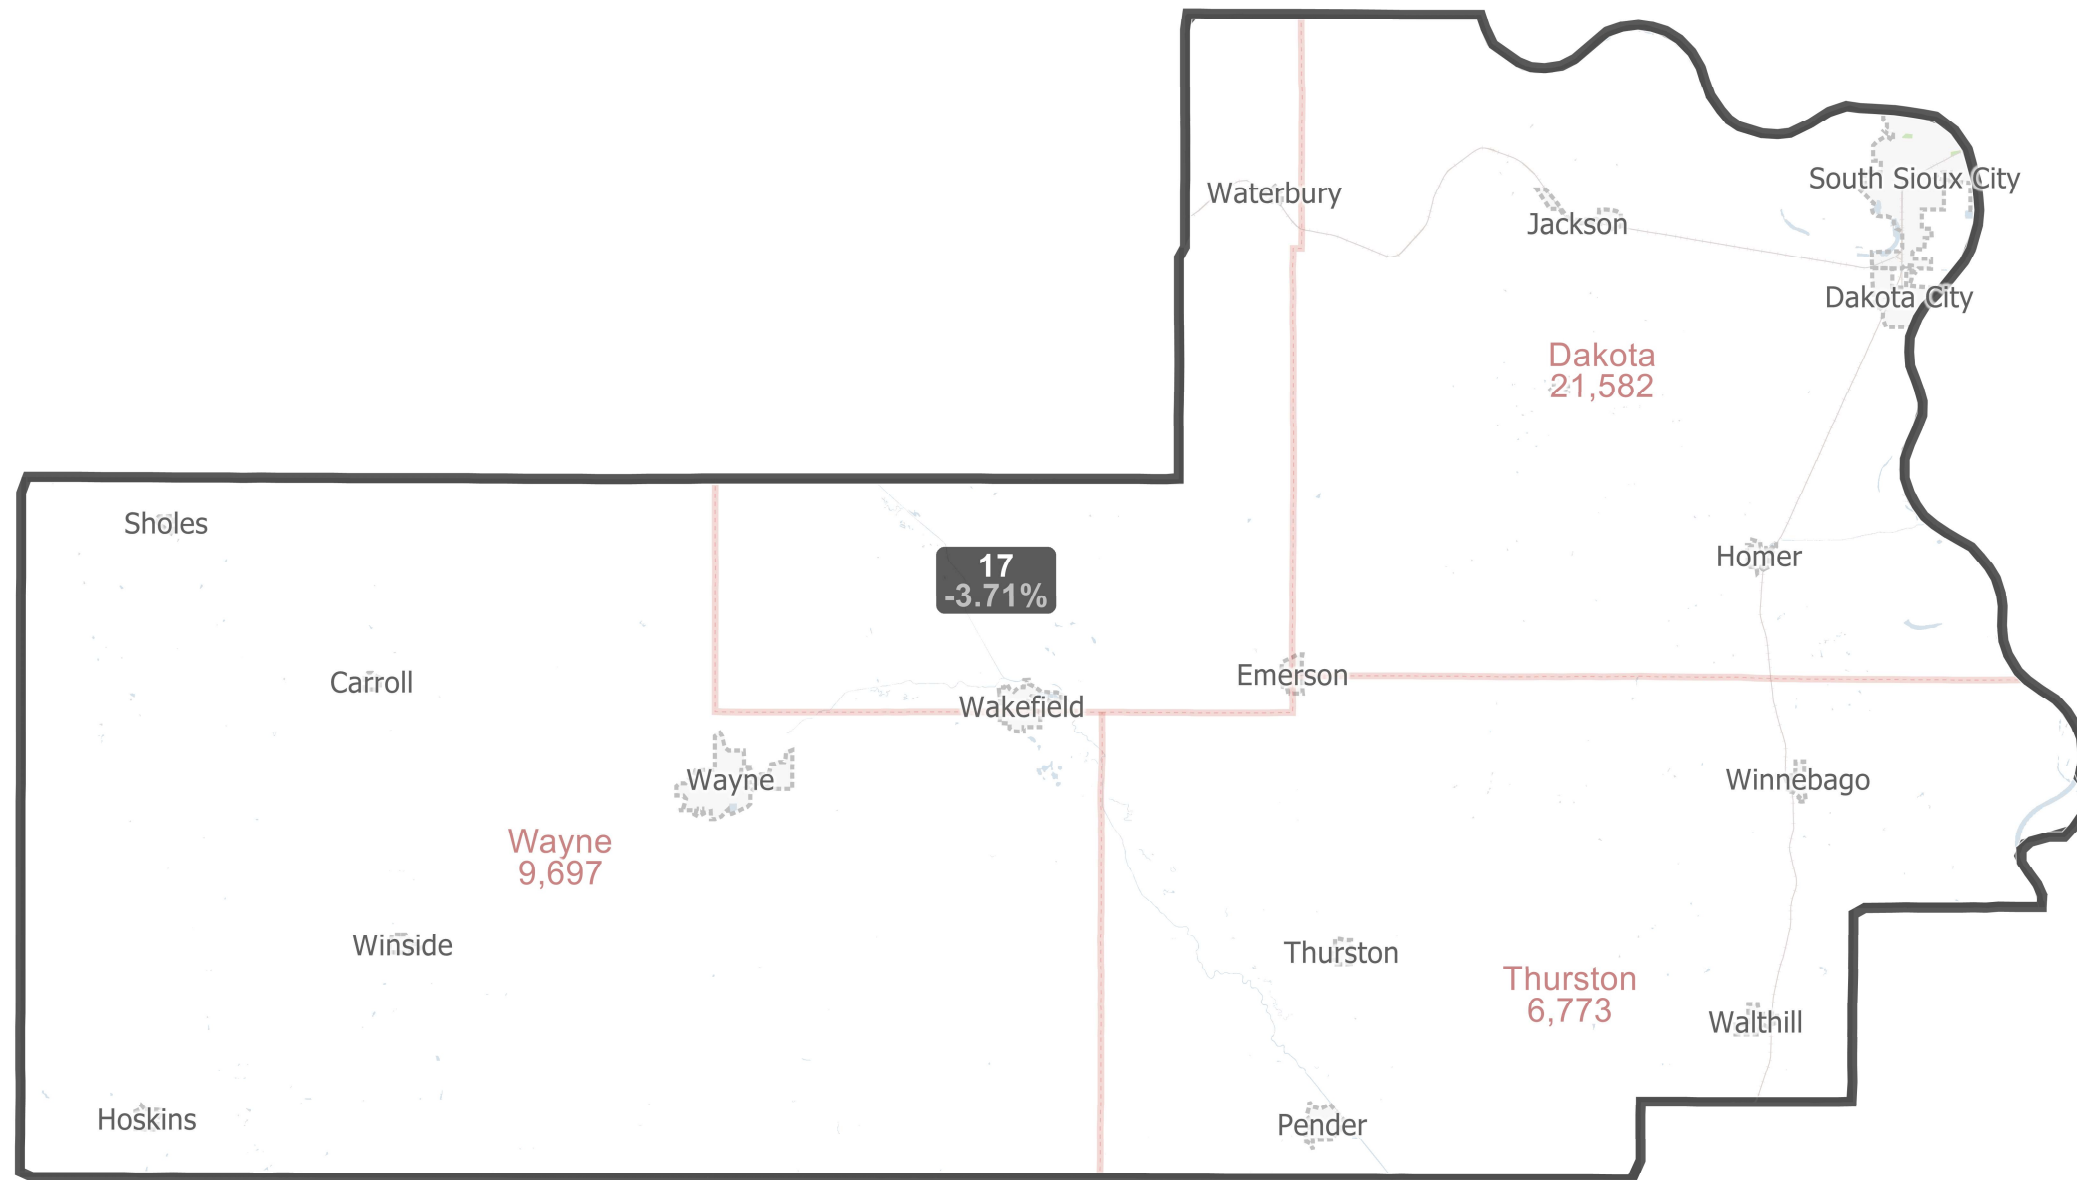

Nebraska Legislative District 17 - LB3 (2021)

LEG21-39001-17

©2021 CALIPER

District 17 Statistics

Field	Value
District	17
Population	38547
Deviation	-1,484
% Deviation	-3.71%
18+_Pop	28123
% 18+_Pop	72.96%
18+_Wht	17991
% 18+_Wht	63.97%
H18+_Pop	6648
% H18+_Pop	23.64%
18+_Blk	1377
% 18+_Blk	4.9%
18+_WhtBlk	91
% 18+_WhtBlk	0.32%
18+_Ind	1987
% 18+_Ind	7.07%
18+_Asn	588
% 18+_Asn	2.09%
18+_Hwn	101
% 18+_Hwn	0.36%

LEG21-39001-17 (Linehan Proposal, 9/9/21)
 U.S. Bureau of the Census (Population Data), 2020

Created by - Legislative Research Office GIS
 Source - U.S. Census Bureau
 Date - September 13, 2021