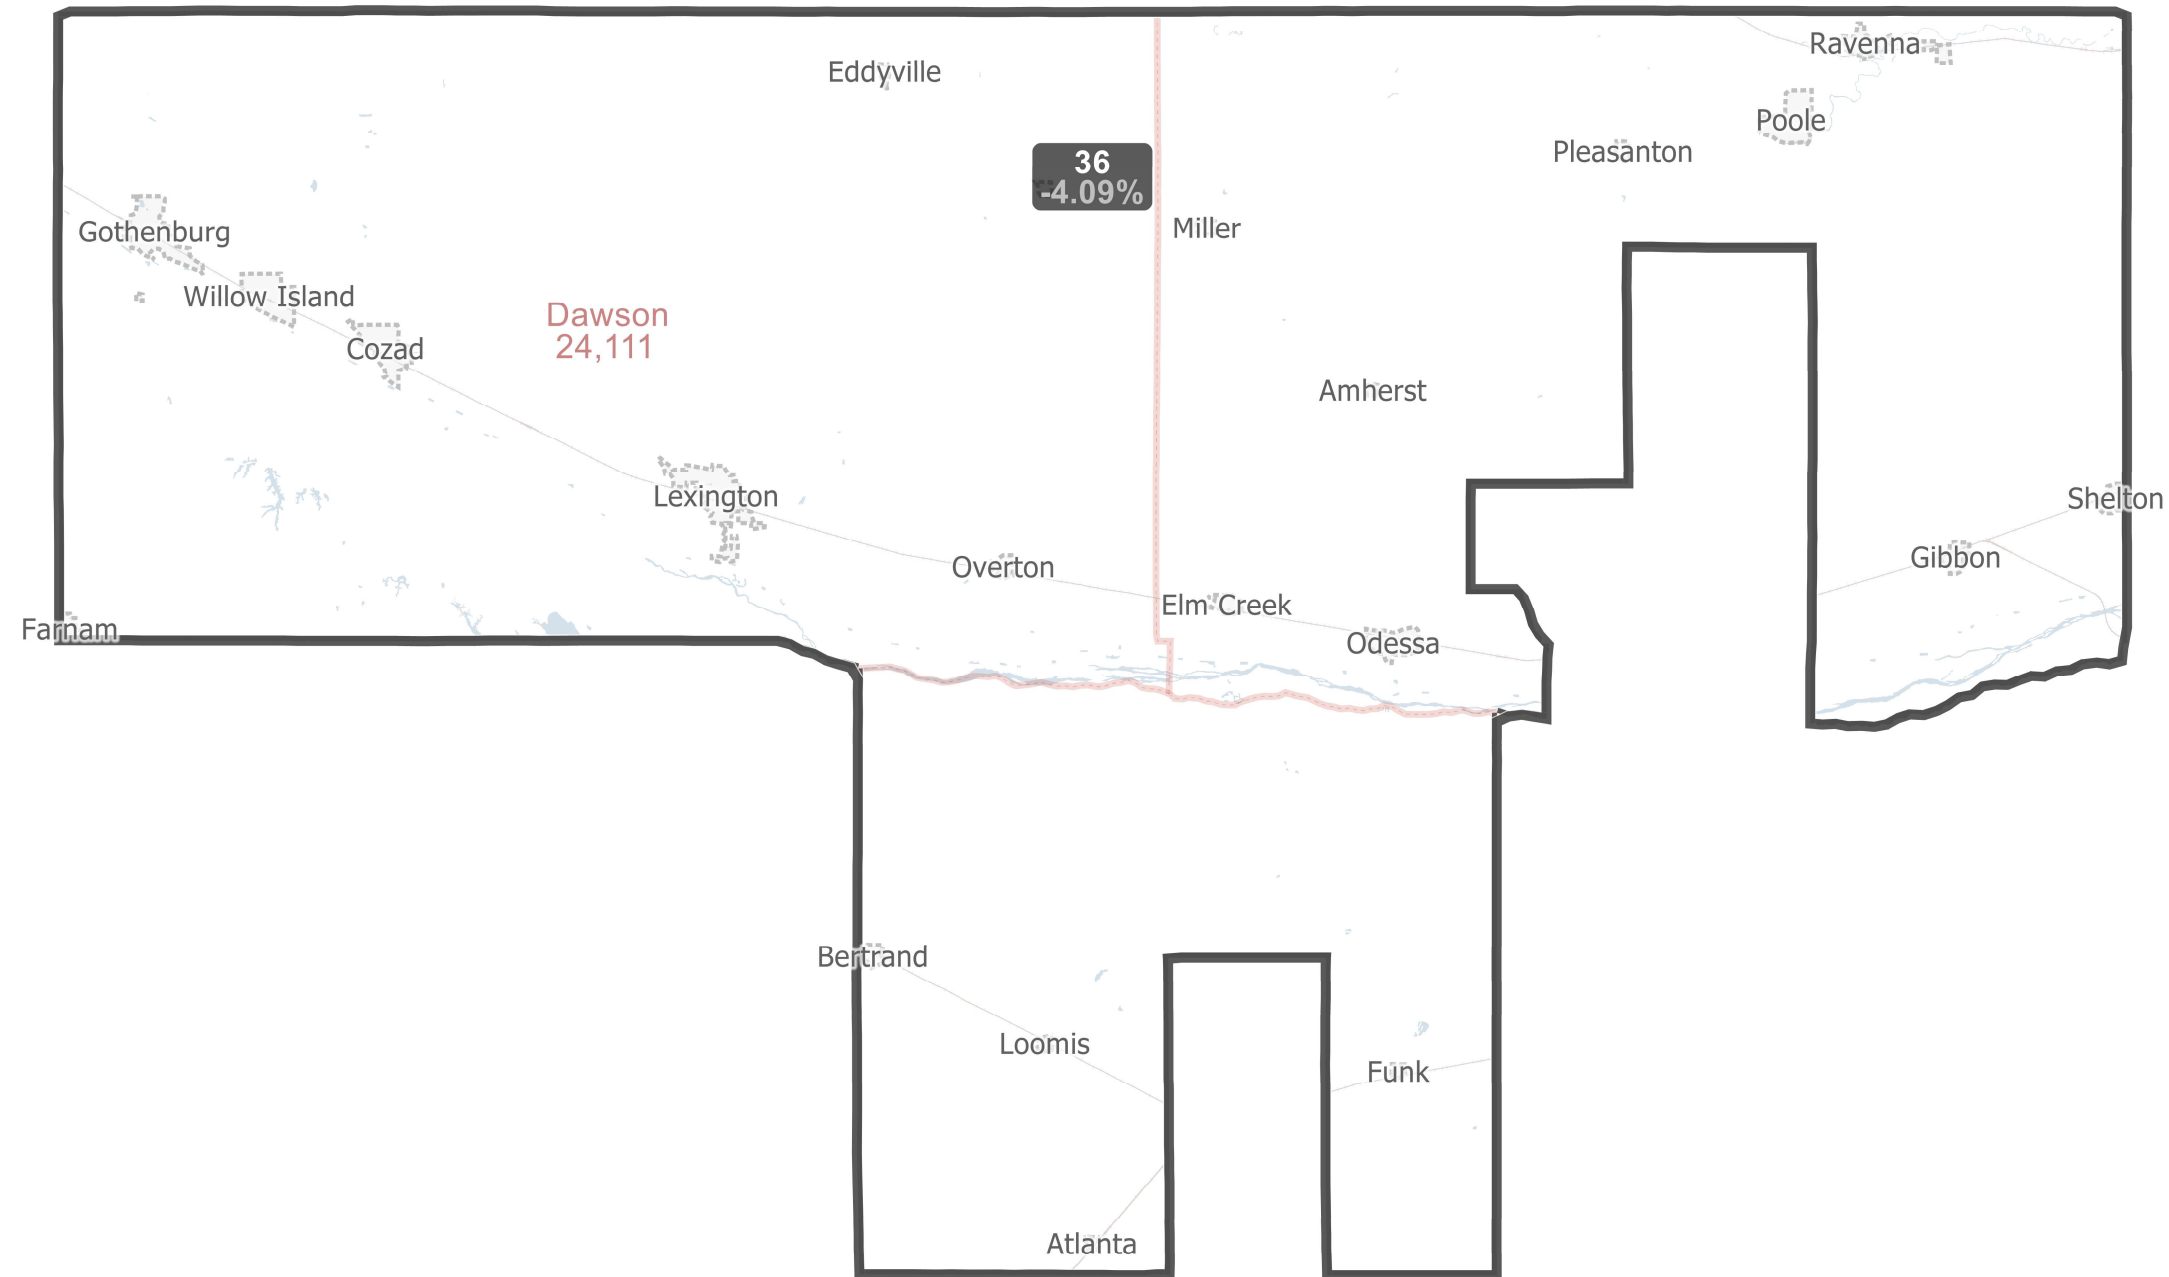

Nebraska Legislative District 36 - LB3 (2021)

LEG21-39001-36

©2021 CALIPER

District 36 Statistics

Field	Value
District	36
Population	38394
Deviation	-1,637
% Deviation	-4.09%
18+_Pop	27790
% 18+_Pop	72.38%
18+_Wht	21030
% 18+_Wht	75.67%
H18+_Pop	6255
% H18+_Pop	22.51%
18+_Blk	785
% 18+_Blk	2.82%
18+_WhtBlk	42
% 18+_WhtBlk	0.15%
18+_Ind	222
% 18+_Ind	0.8%
18+_Asn	174
% 18+_Asn	0.63%
18+_Hwn	32
% 18+_Hwn	0.12%

LEG21-39001-36 (Linehan Proposal, 9/9/21)
U.S. Bureau of the Census (Population Data), 2020

Created by - Legislative Research Office GIS
Source - U.S. Census Bureau
Date - September 13, 2021