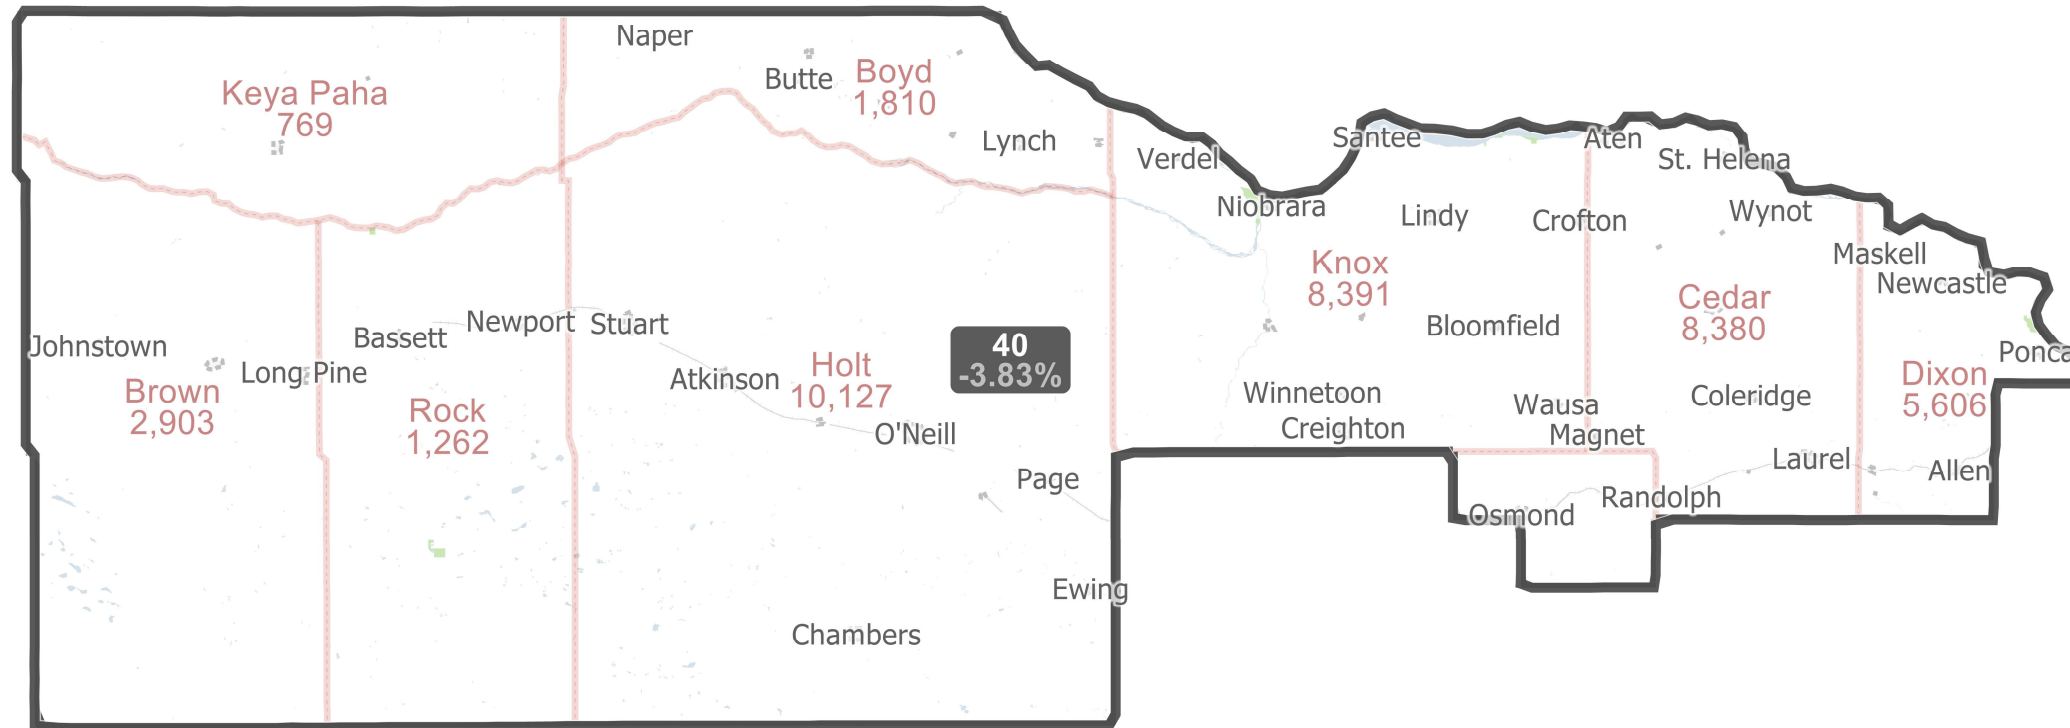

Nebraska Legislative District 40 - LB3 (2021)

LEG21-39001-40

©2021 CALIPER

District 40 Statistics	
Field	Value
District	40
Population	38496
Deviation	-1,535
% Deviation	-3.83%
18+_Pop	29413
% 18+_Pop	76.41%
18+_Wht	27554
% 18+_Wht	93.68%
H18+_Pop	797
% H18+_Pop	2.71%
18+_Blk	79
% 18+_Blk	0.27%
18+_WhtBlk	48
% 18+_WhtBlk	0.16%
18+_Ind	627
% 18+_Ind	2.13%
18+_Asn	86
% 18+_Asn	0.29%
18+_Hwn	4
% 18+_Hwn	0.01%

LEG21-39001-40 (Linehan Proposal, 9/9/21)
U.S. Bureau of the Census (Population Data), 2020

Created by - Legislative Research Office GIS
Source - U.S. Census Bureau
Date - September 13, 2021