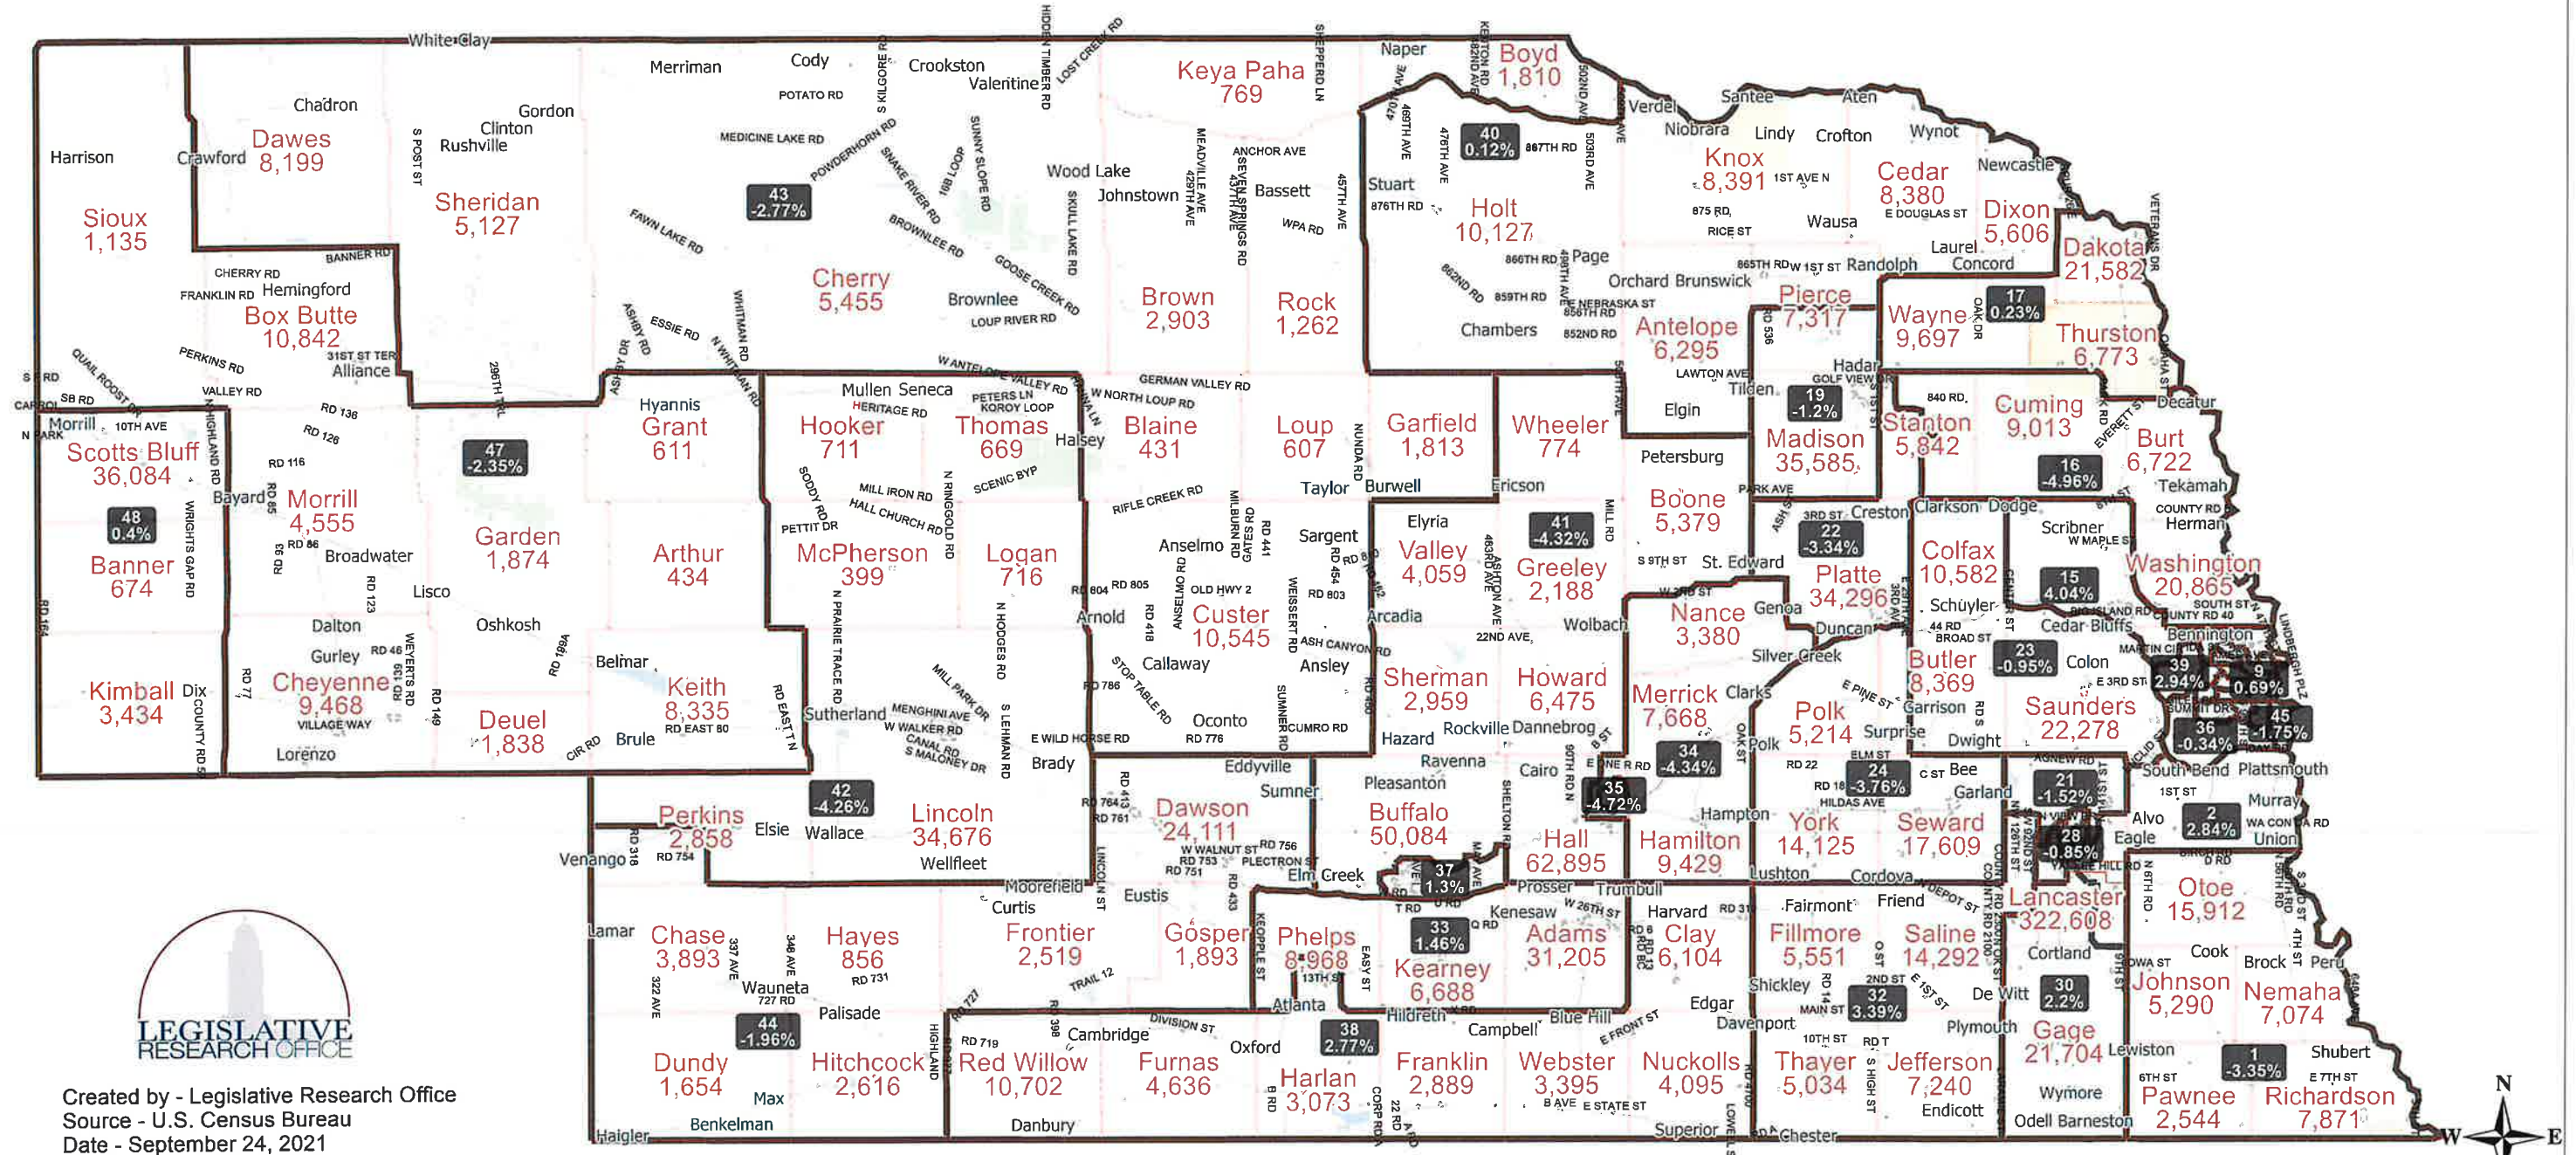

Nebraska Legislature - LB3 (2021)

LEG21-39005

Created by - Legislative Research Office
 Source - U.S. Census Bureau
 Date - September 24, 2021
 LEG21-39005
 (Committee Proposal DRAFT, 9/24/21)