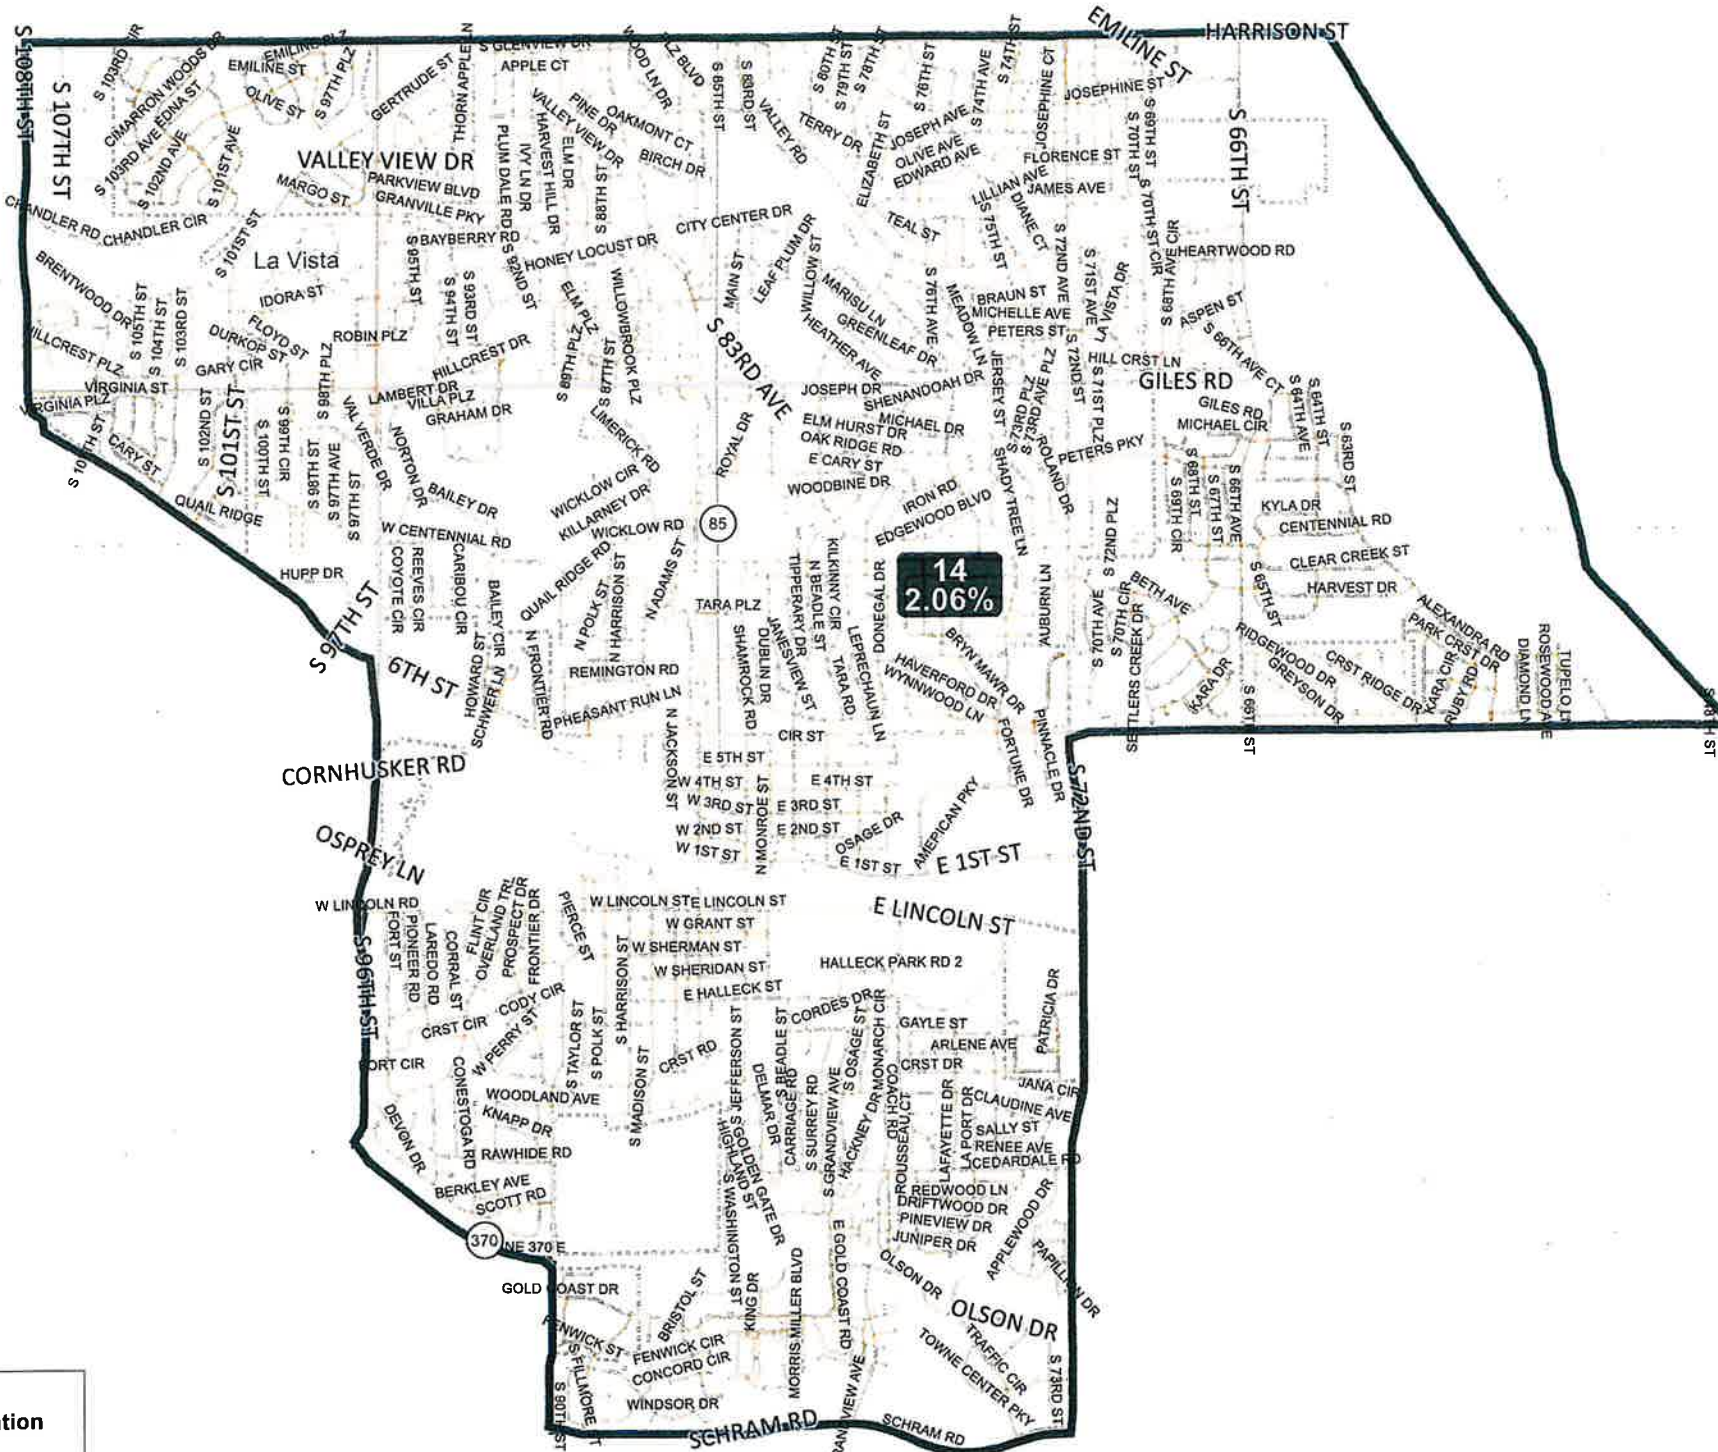

I hereby certify that this map is true and accurate as enacted by the 2021 Nebraska Legislature

Nebraska Legislative District 14 - LB3 - Final Reading (2021)

LEG21-39006-14

Senator Lori Linn
Chairperson, 2021 Redistricting Committee

©2021 CALIPER; ©2020 HERE

District 14 Statistics

Field	Value
District	14
Population	40857
Deviation	826
% Deviation	2.06%
18+_Pop	30551
% 18+_Pop	74.78%
18+_Wht	25677
% 18+_Wht	84.05%
H18+_Pop	2328
% H18+_Pop	7.62%
18+_Blk	1122
% 18+_Blk	3.67%
18+_WhtBlk	209
% 18+_WhtBlk	0.68%
18+_Ind	129
% 18+_Ind	0.42%
18+_Asn	932
% 18+_Asn	3.05%
18+_Hwn	20
% 18+_Hwn	0.07%
18+_Oth	865
% 18+_Oth	2.83%