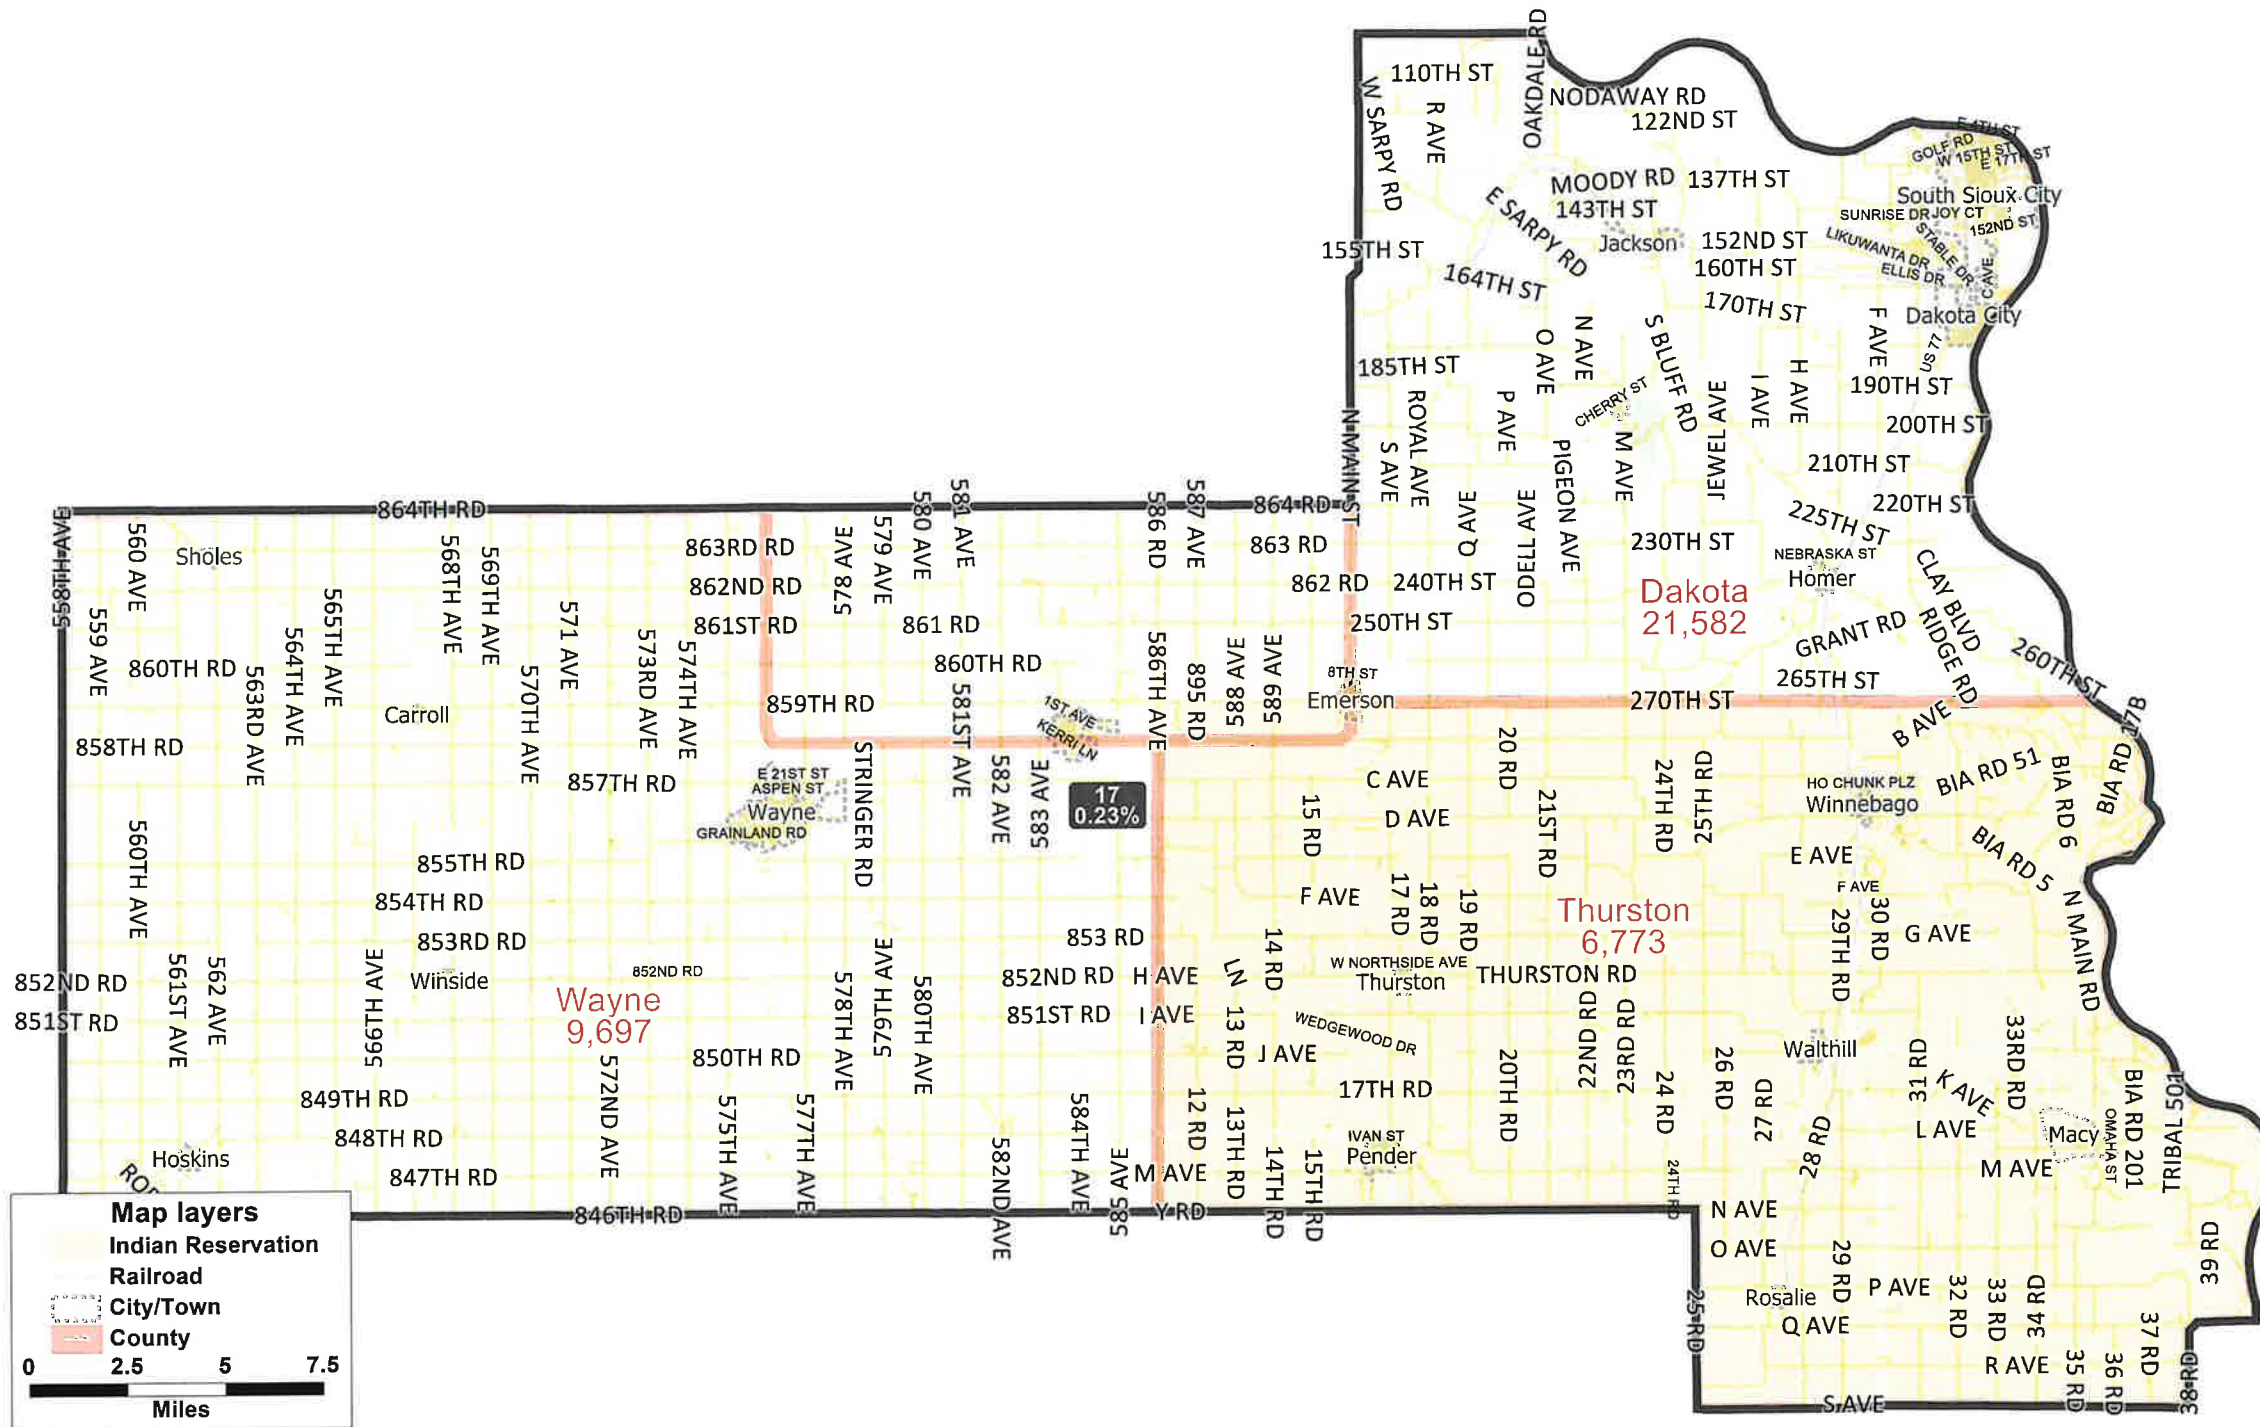

Nebraska Legislative District 17 - LB3 (2021)

LEG21-39006-17

District 17 Statistics

Field	Value
District	17
Population	40122
Deviation	91
% Deviation	0.23%
18+_Pop	29050
% 18+_Pop	72.4%
18+_Wht	18076
% 18+_Wht	62.22%
H18+_Pop	6671
% H18+_Pop	22.96%
18+_Blk	1377
% 18+_Blk	4.74%
18+_WhtBlk	92
% 18+_WhtBlk	0.32%
18+_Ind	2804
% 18+_Ind	9.65%
18+_Asn	585
% 18+_Asn	2.01%
18+_Hwn	101
% 18+_Hwn	0.35%
18+_Oth	3482
% 18+_Oth	11.99%

LEG21-39006-17
U.S. Bureau of the Census (Population Data), 2020

Created by - Legislative Research Office GIS
Source - U.S. Census Bureau
Date - September 27 2021