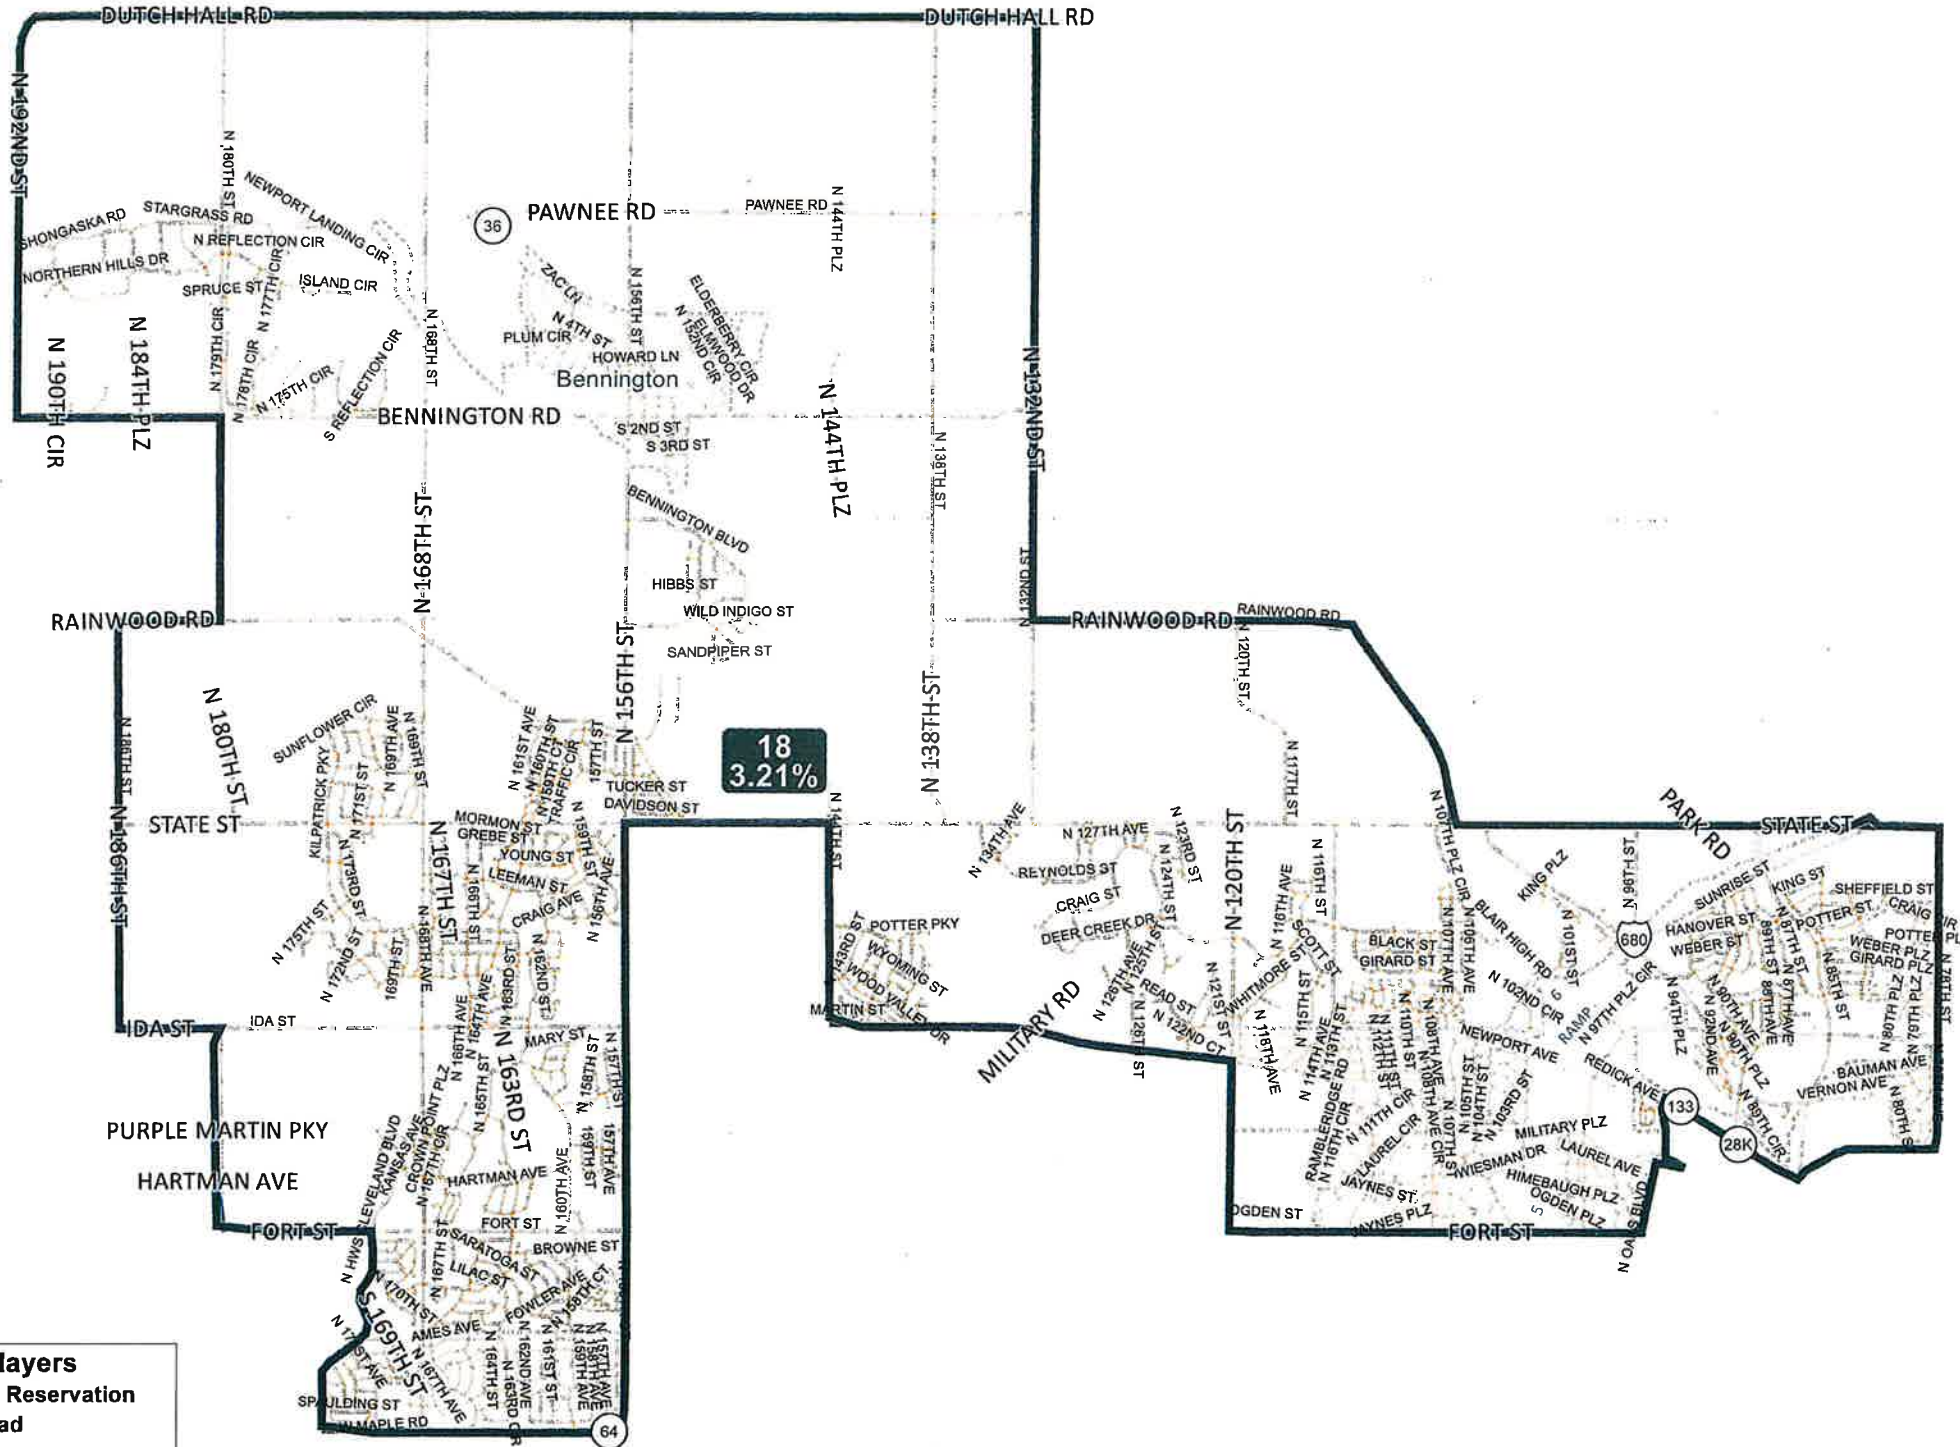

I hereby certify that this map is true and accurate as enacted by the 2021 Nebraska Legislature

Nebraska Legislative District 18 - LB3 - Final Reading (2021)

LEG21-39006-18

Lou Ann Linehan
 Senator Lou Ann Linehan
 Chairperson, 2021 Redistricting Committee

©2021 CALIPER; ©2020 HERE

District 18 Statistics

Field	Value
District	18
Population	41317
Deviation	1,286
% Deviation	3.21%
18+_Pop	29280
% 18+_Pop	70.87%
18+_Wht	21752
% 18+_Wht	74.29%
H18+_Pop	1519
% H18+_Pop	5.19%
18+_Blk	3331
% 18+_Blk	11.38%
18+_WhtBlk	237
% 18+_WhtBlk	0.81%
18+_Ind	149
% 18+_Ind	0.51%
18+_Asn	1876
% 18+_Asn	6.41%
18+_Hwn	23
% 18+_Hwn	0.08%
18+_Oth	666
% 18+_Oth	2.27%