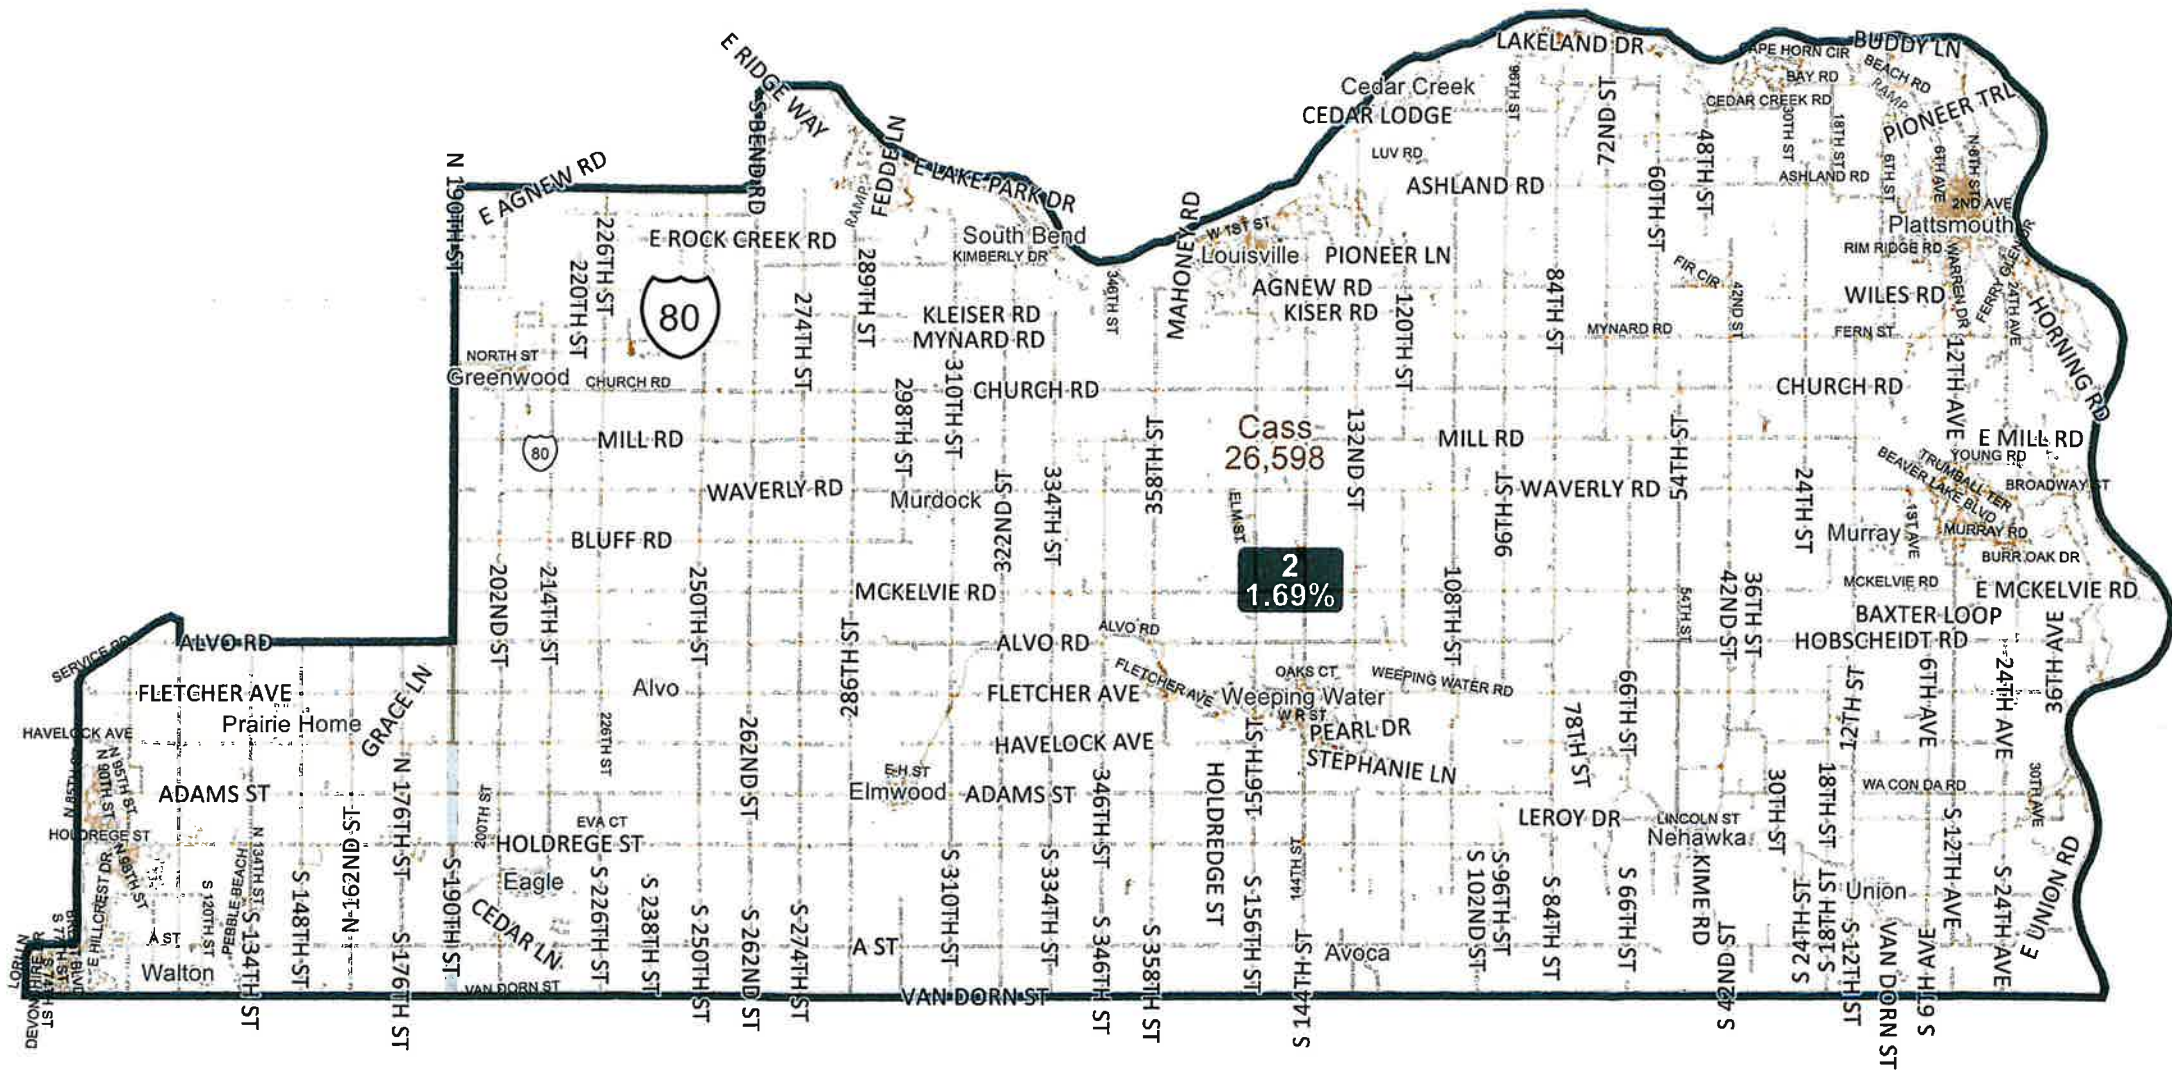

Nebraska Legislative District 2 - LB3 - Final Reading (2021)

LEG21-39006-2

I hereby certify that this map is true and accurate as enacted by the 2021 Nebraska Legislature

Lou Ann Linehan
 Senator Lou Ann Linehan
 Chairperson, 2021 Redistricting Committee

©2021 CALIPER; ©2020 HERE

District 2 Statistics

Field	Value
District	2
Population	40708
Deviation	677
% Deviation	1.69%
18+_Pop	30860
% 18+_Pop	75.81%
18+_Wht	28548
% 18+_Wht	92.51%
H18+_Pop	881
% H18+_Pop	2.85%
18+_Blk	250
% 18+_Blk	0.81%
18+_WhtBlk	107
% 18+_WhtBlk	0.35%
18+_Ind	93
% 18+_Ind	0.3%
18+_Asn	402
% 18+_Asn	1.3%
18+_Hwn	9
% 18+_Hwn	0.03%
18+_Oth	328
% 18+_Oth	1.06%