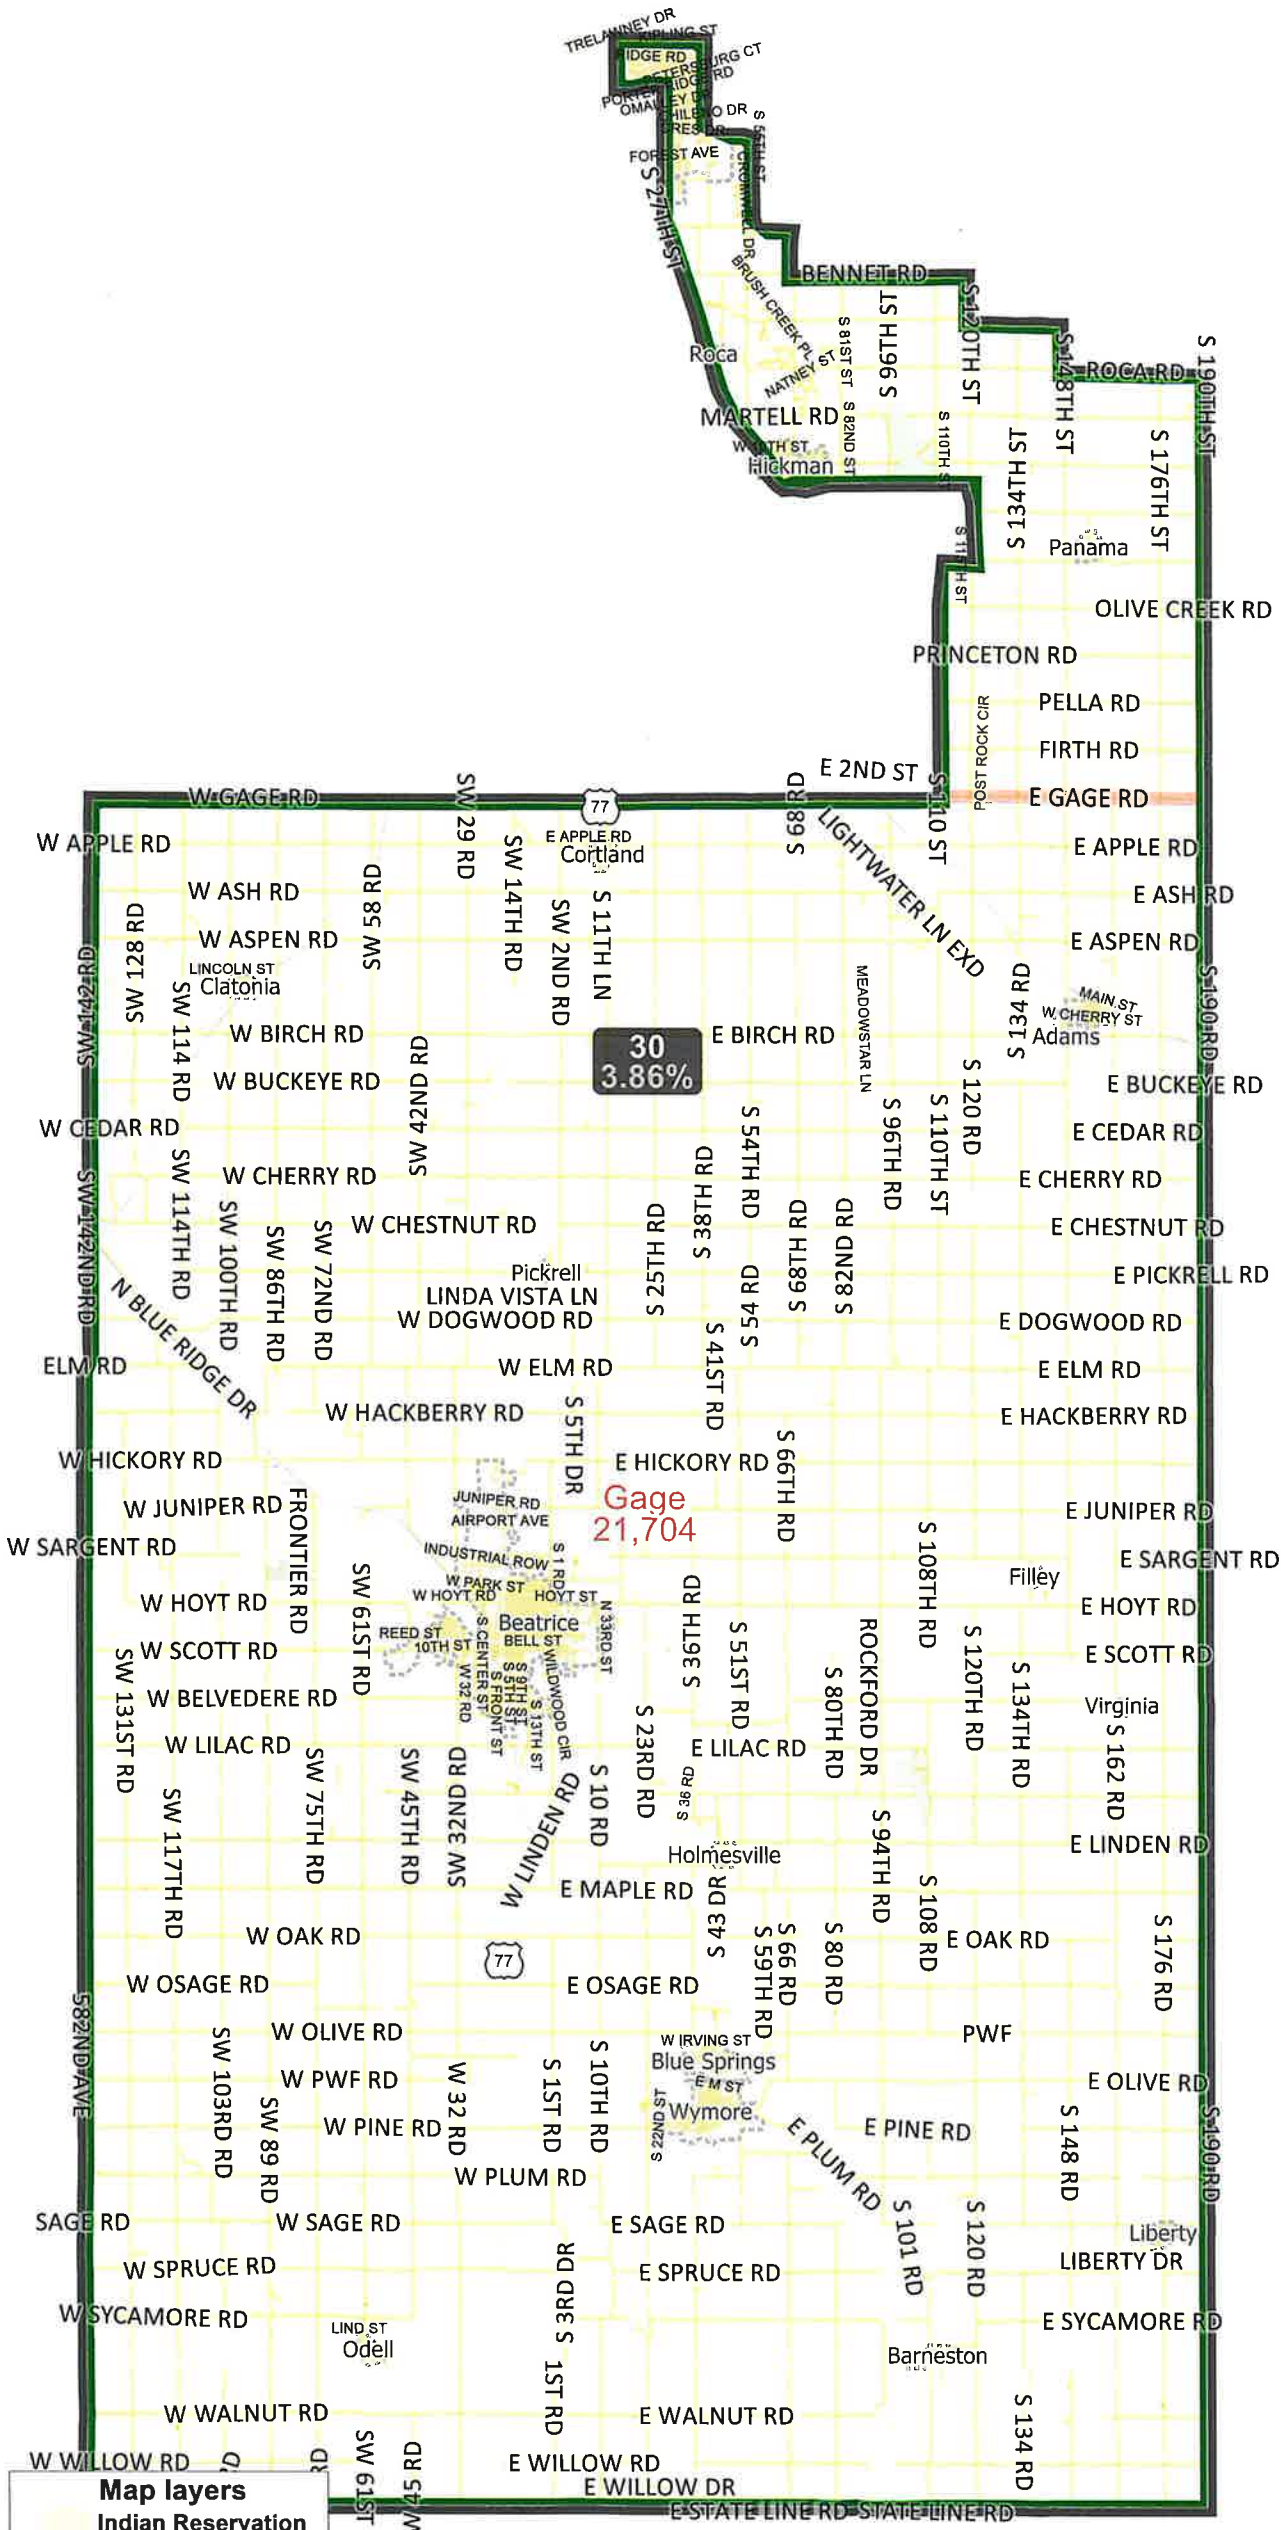

# Nebraska Legislative District 30 - LB3 (2021)

LEG21-39006-30

**Map layers**

- Indian Reservation
- Railroad
- City/Town
- County

0 2 4 6  
Miles

©2021 CALIPER; ©2020 HERE

## District 30 Statistics

Field	Value
District	30
Population	41576
Deviation	1,545
% Deviation	3.86%
ernate Schwartzberg	1.54
Polsby Popper	0.42
Reock	0.4
18+_Pop	31287
% 18+_Pop	75.25%
18+_Wht	29010
% 18+_Wht	92.72%
H18+_Pop	731
% H18+_Pop	2.34%
18+_Blk	269
% 18+_Blk	0.86%
18+_WhtBlk	114
% 18+_WhtBlk	0.36%
18+_Ind	89
% 18+_Ind	0.28%
18+_Asn	630
% 18+_Asn	2.01%
18+_Hwn	3
% 18+_Hwn	0.01%
18+_Oth	236
% 18+_Oth	0.75%