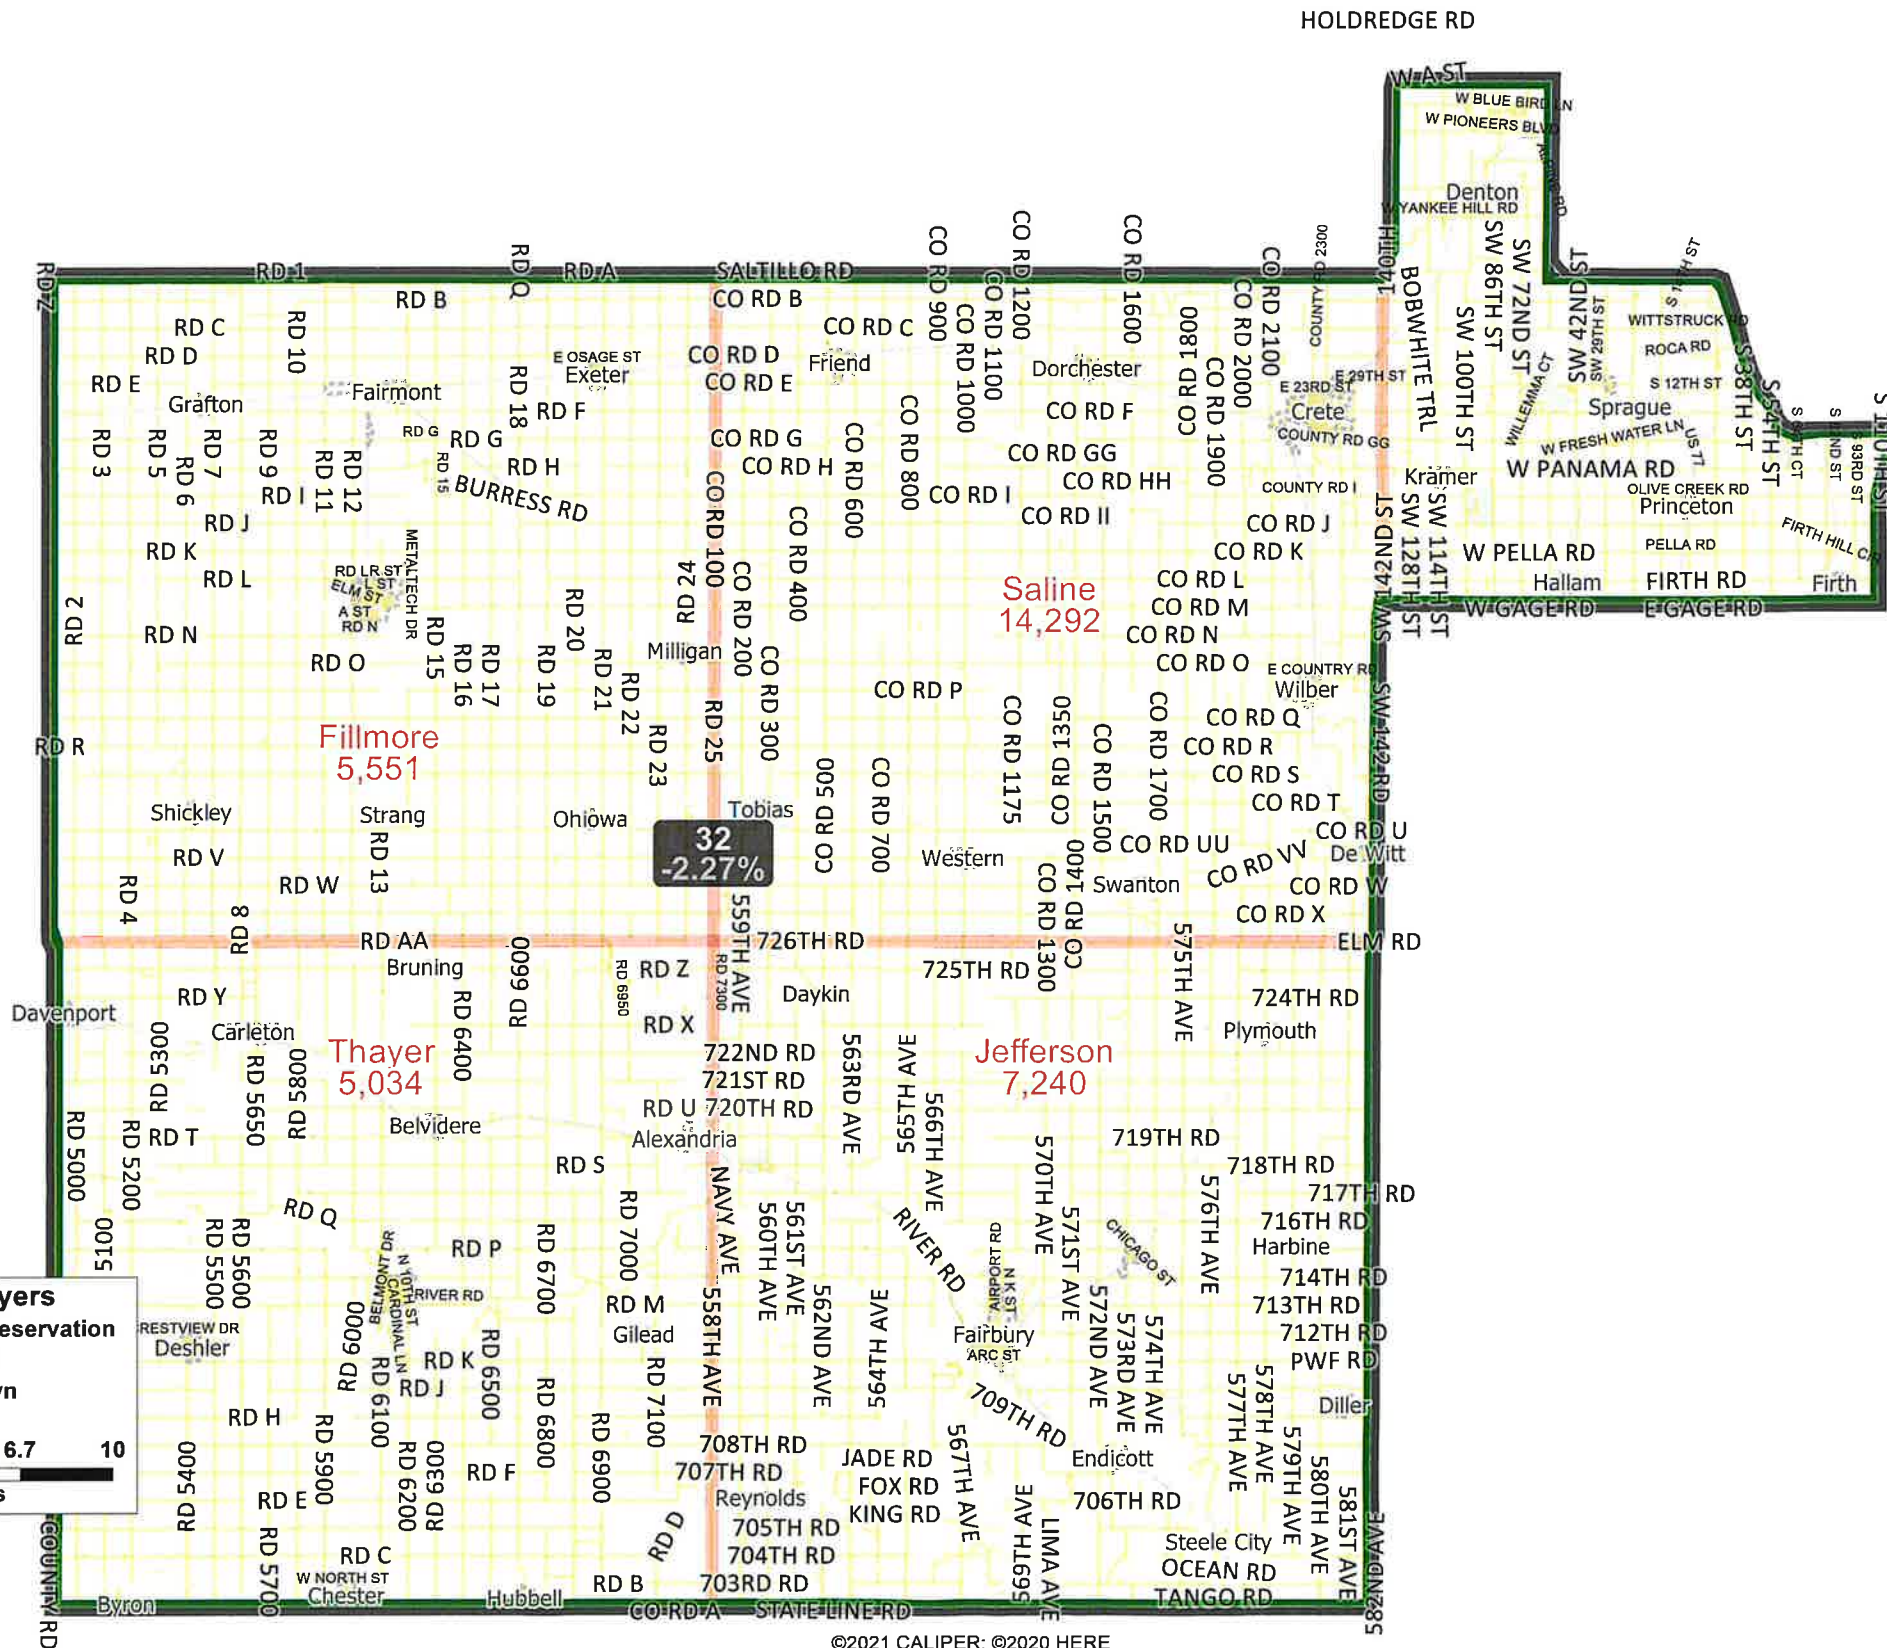

# Nebraska Legislative District 32 - LB3 (2021)

LEG21-39006-32

## District 32 Statistics

Field	Value
District	32
Population	39124
Deviation	-907
% Deviation	-2.27%
ernate Schwartzberg	1.37
Polsby Popper	0.53
Reock	0.51
18+_Pop	29566
% 18+_Pop	75.57%
18+_Wht	25809
% 18+_Wht	87.29%
H18+_Pop	2972
% H18+_Pop	10.05%
18+_Blk	153
% 18+_Blk	0.52%
18+_WhtBlk	44
% 18+_WhtBlk	0.15%
18+_Ind	193
% 18+_Ind	0.65%
18+_Asn	284
% 18+_Asn	0.96%
18+_Hwn	27

**Map layers**

- Indian Reservation
- Railroad
- City/Town
- County

0 3.3 6.7 10  
Miles

©2021 CALIPER; ©2020 HERE

LEG21-39006-32  
U.S. Bureau of the Census (Population Data), 2020

Created by - Legislative Research Office GIS  
Source - U.S. Census Bureau  
Date - September 27 2021