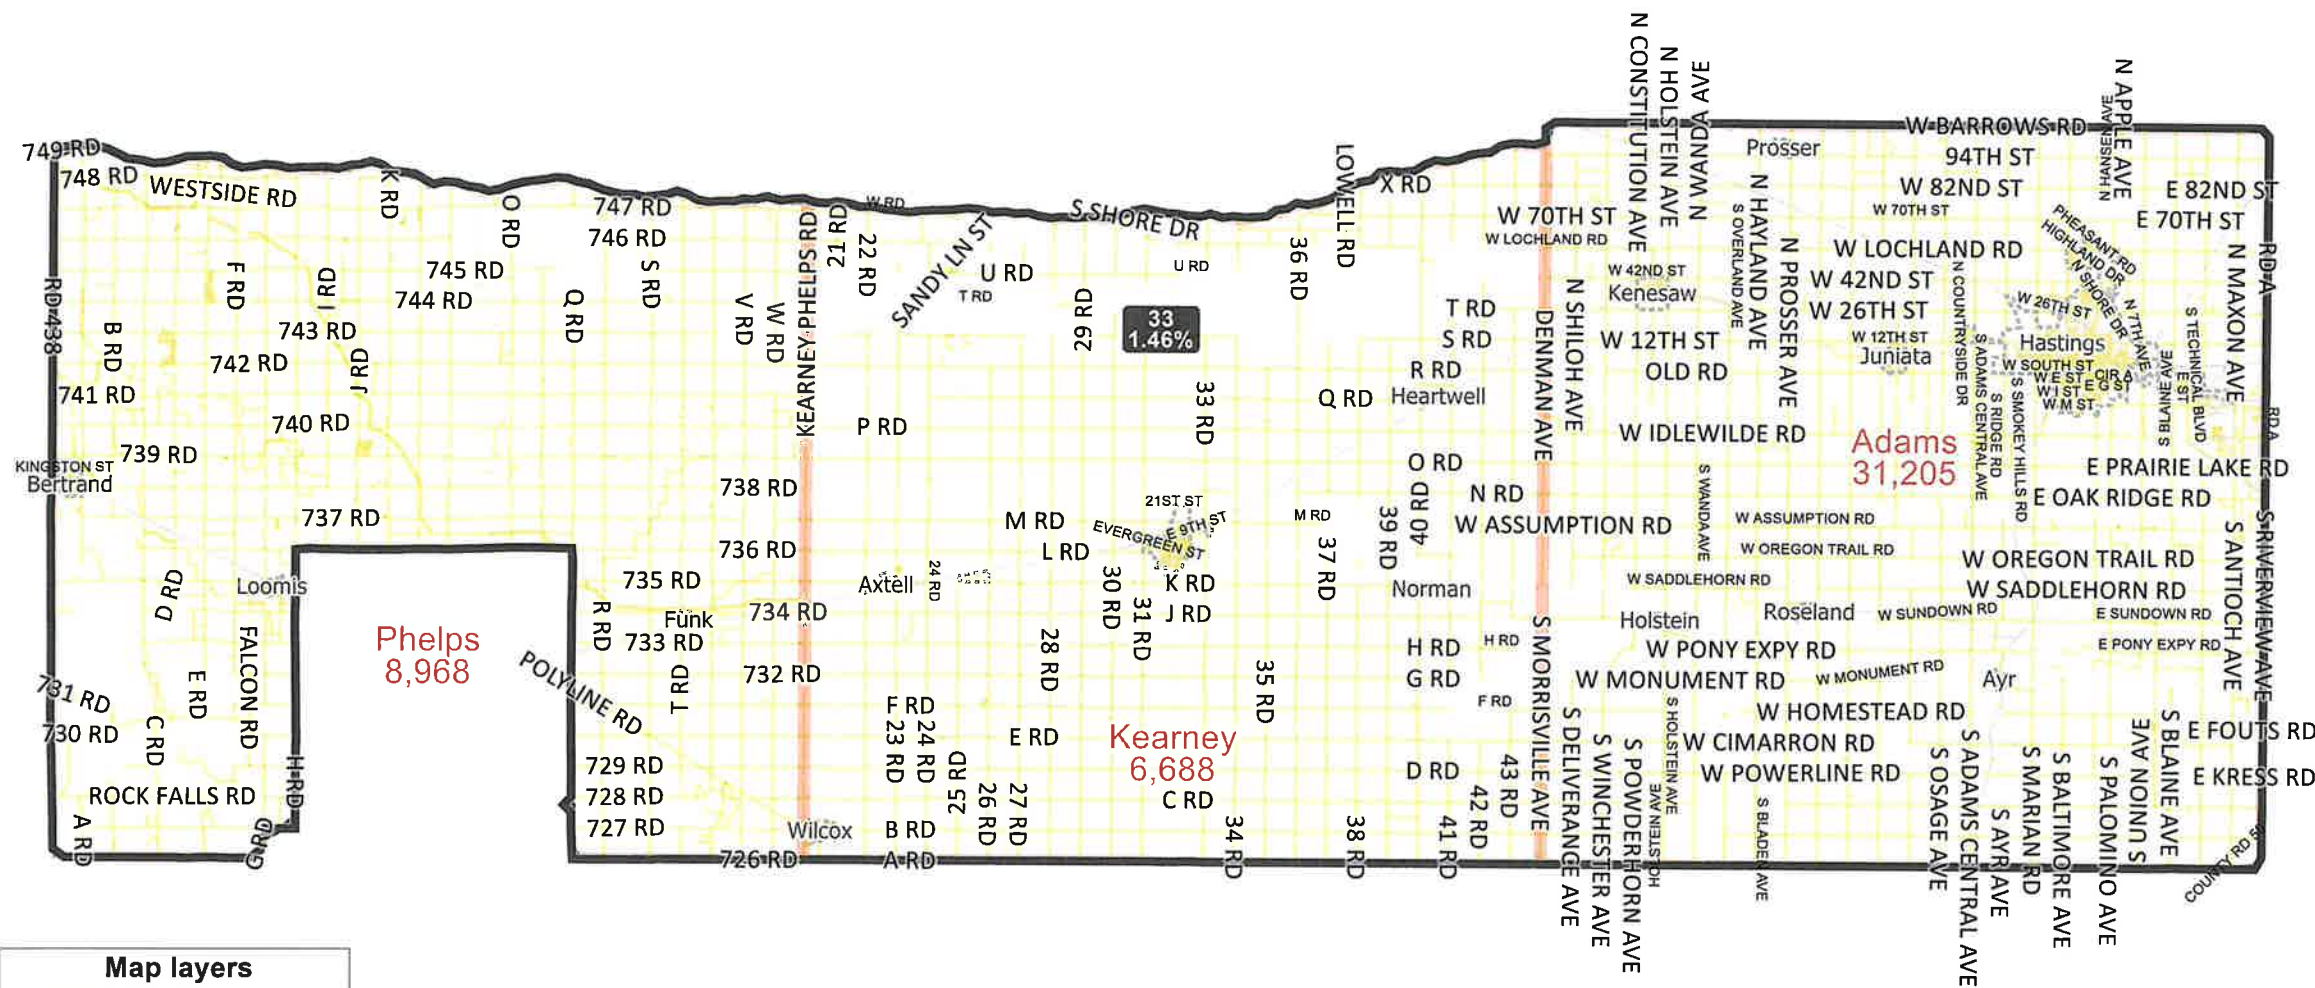

Nebraska Legislative District 33 - LB3 (2021)

LEG21-39006-33

©2021 CALIPER; ©2020 HERE

District 33 Statistics

Field	Value
District	33
Population	40614
Deviation	583
% Deviation	1.46%
18+_Pop	30891
% 18+_Pop	76.06%
18+_Wht	27476
% 18+_Wht	88.95%
H18+_Pop	2550
% H18+_Pop	8.25%
18+_Blk	204
% 18+_Blk	0.66%
18+_WhtBlk	79
% 18+_WhtBlk	0.26%
18+_Ind	153
% 18+_Ind	0.5%
18+_Asn	357
% 18+_Asn	1.16%
18+_Hwn	10
% 18+_Hwn	0.03%
18+_Oth	1199
% 18+_Oth	3.88%

LEG21-39006-33
 U.S. Bureau of the Census (Population Data), 2020

Created by - Legislative Research Office GIS
 Source - U.S. Census Bureau
 Date - September 27 2021