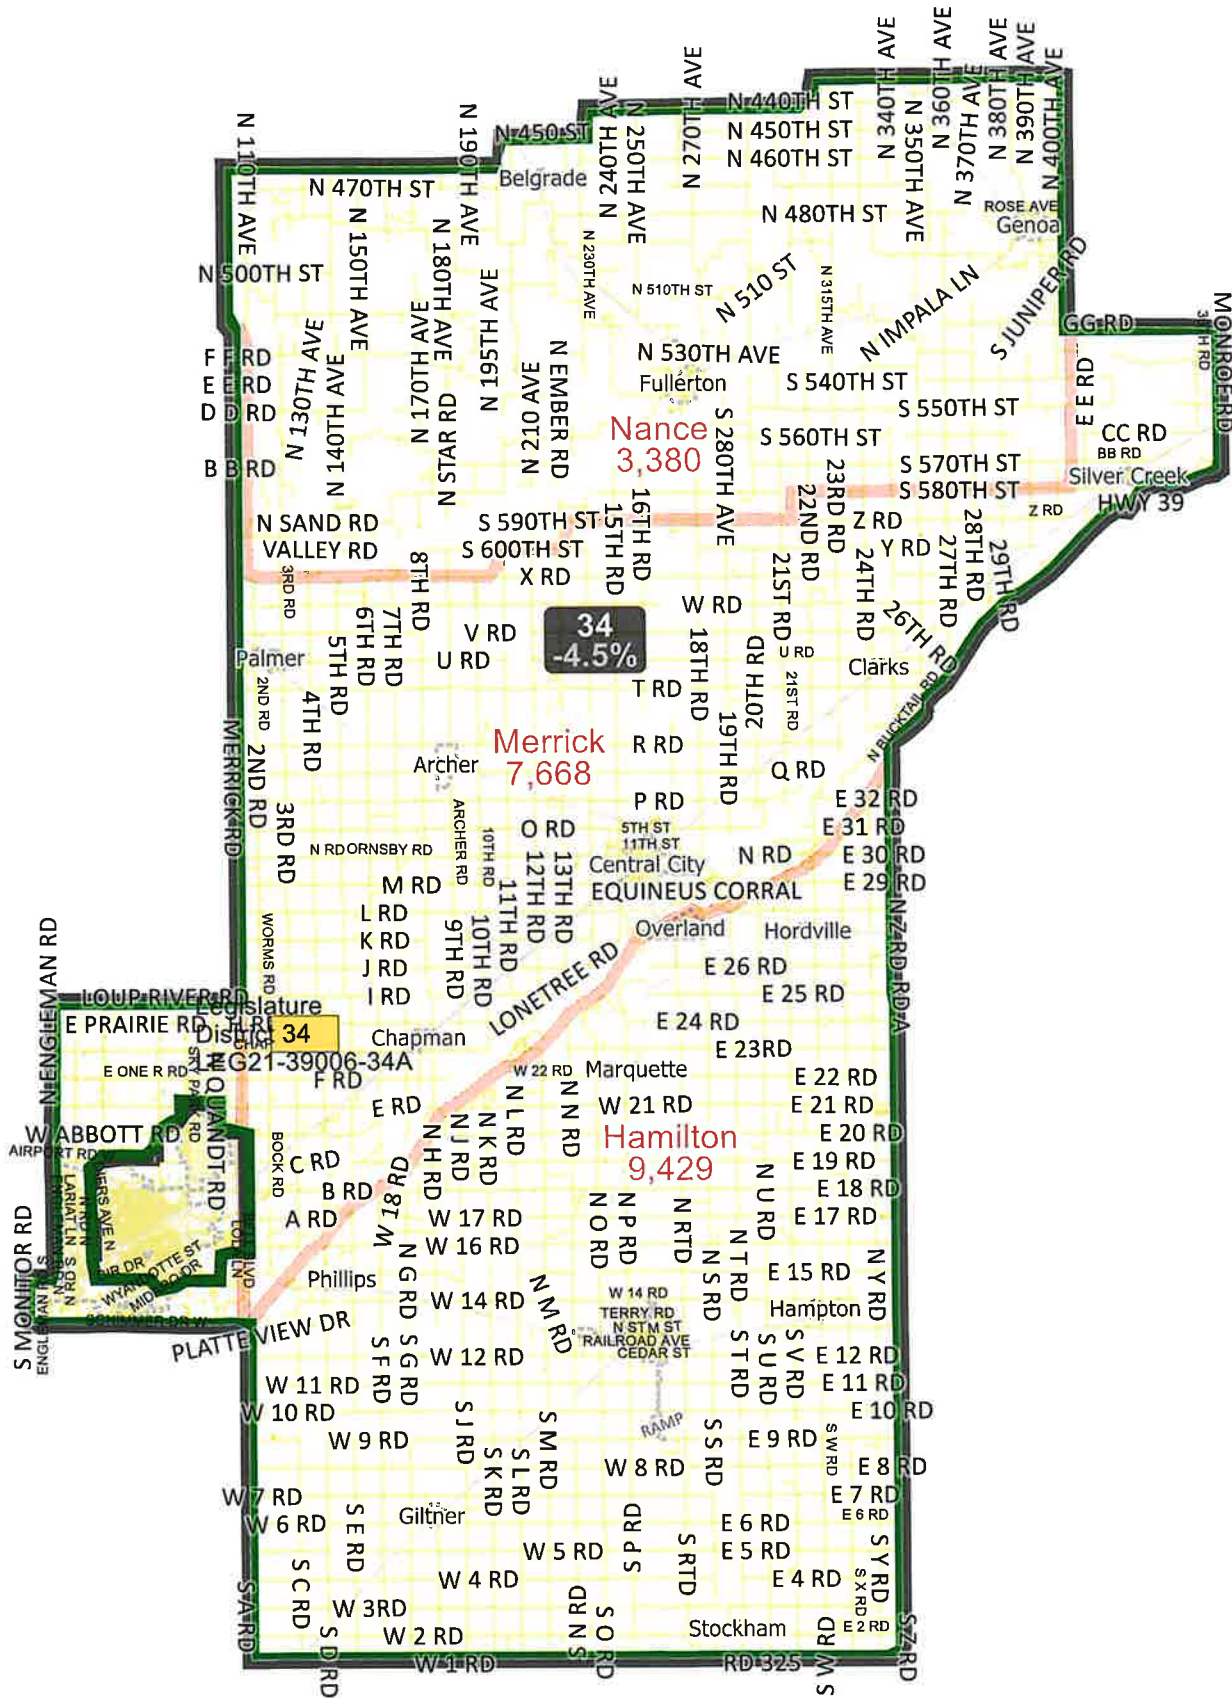

# Nebraska Legislative District 34 - LB3 (2021)

LEG21-39006-34

## District 34 Statistics

Field	Value
District	34
Population	38230
Deviation	-1,801
% Deviation	-4.5%
ernate Schwartzberg	1.59
Polsby Popper	0.4
Reock	0.47
18+_Pop	28585
% 18+_Pop	74.77%
18+_Wht	26072
% 18+_Wht	91.21%
H18+_Pop	1878
% H18+_Pop	6.57%
18+_Blk	200
% 18+_Blk	0.7%
18+_WhtBlk	31
% 18+_WhtBlk	0.11%
18+_Ind	140
% 18+_Ind	0.49%
18+_Asn	225
% 18+_Asn	0.79%
18+_Hwn	5
% 18+_Hwn	0.02%
18+_Oth	870
% 18+_Oth	3.04%

©2021 CALIPER; ©2020 HERE

LEG21-39006-34  
U.S. Bureau of the Census  
(Population Data), 2020

Created by - Legislative Research Office GIS  
Source - U.S. Census Bureau  
Date - September 27, 2021