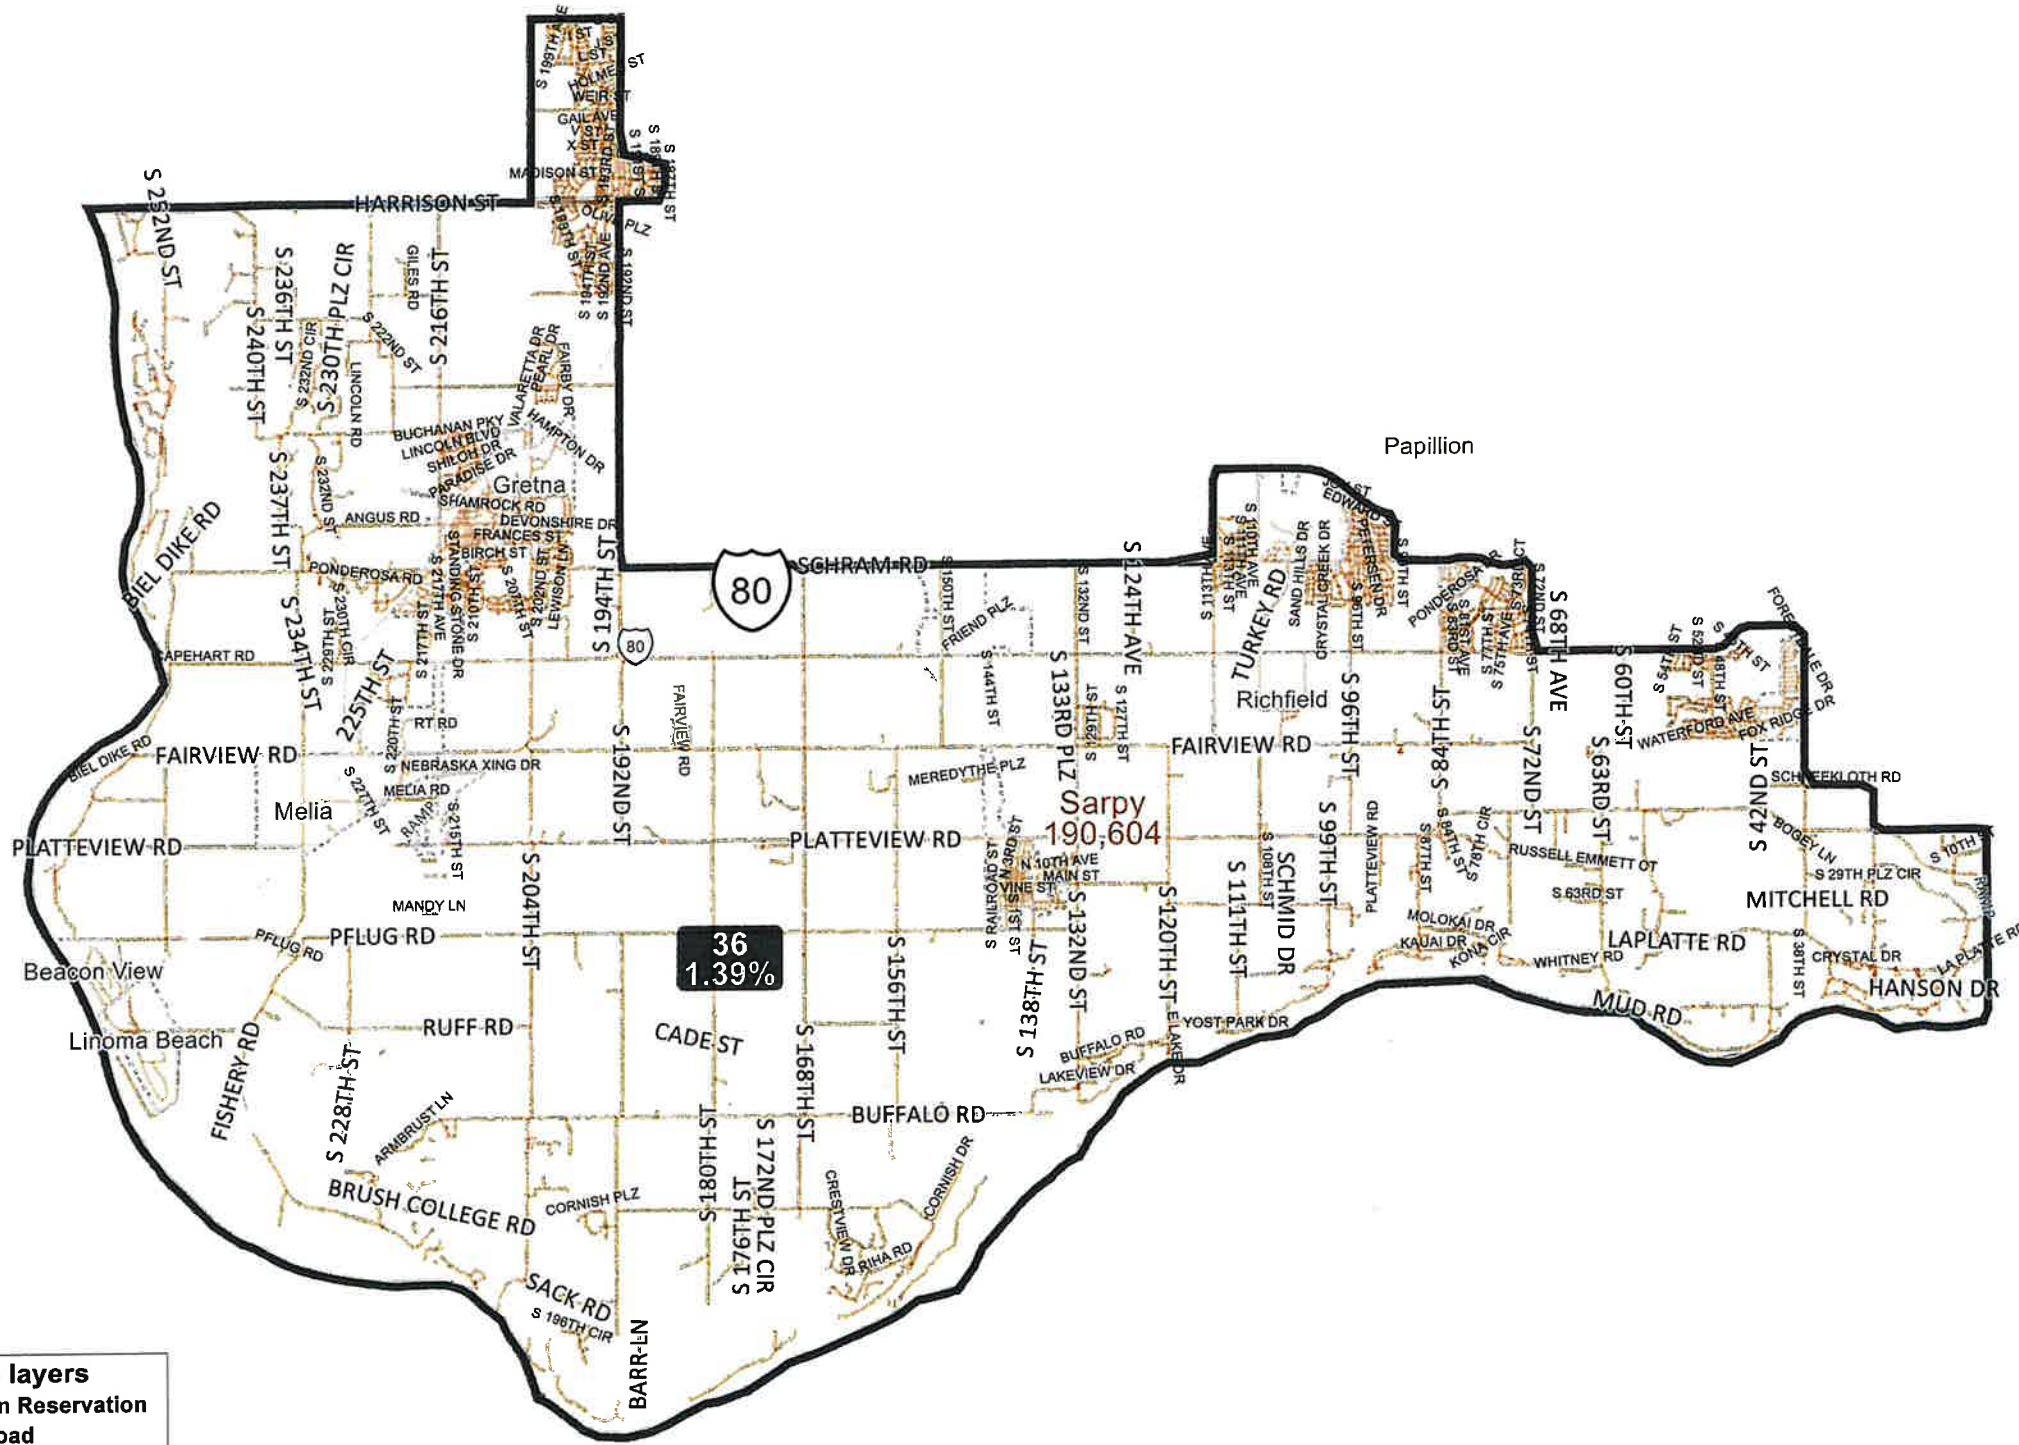

I hereby certify that this map is true and accurate as enacted by the 2021 Nebraska Legislature.

*Lou Ann Linehan*  
 Senator Lou Ann Linehan  
 Chairperson, 2021 Redistricting Committee

# Nebraska Legislative District 36 - LB3 - Final Reading (2021)

LEG21-39006-36

©2021 CALIPER; ©2020 HERE

## District 36 Statistics

Field	Value
District	36
Population	40589
Deviation	558
% Deviation	1.39%
18+_Pop	27508
% 18+_Pop	67.77%
18+_Wht	24624
% 18+_Wht	89.52%
H18+_Pop	1016
% H18+_Pop	3.69%
18+_Blk	438
% 18+_Blk	1.59%
18+_WhtBlk	129
% 18+_WhtBlk	0.47%
18+_Ind	75
% 18+_Ind	0.27%
18+_Asn	603
% 18+_Asn	2.19%
18+_Hwn	22
% 18+_Hwn	0.08%
18+_Oth	294
% 18+_Oth	1.07%