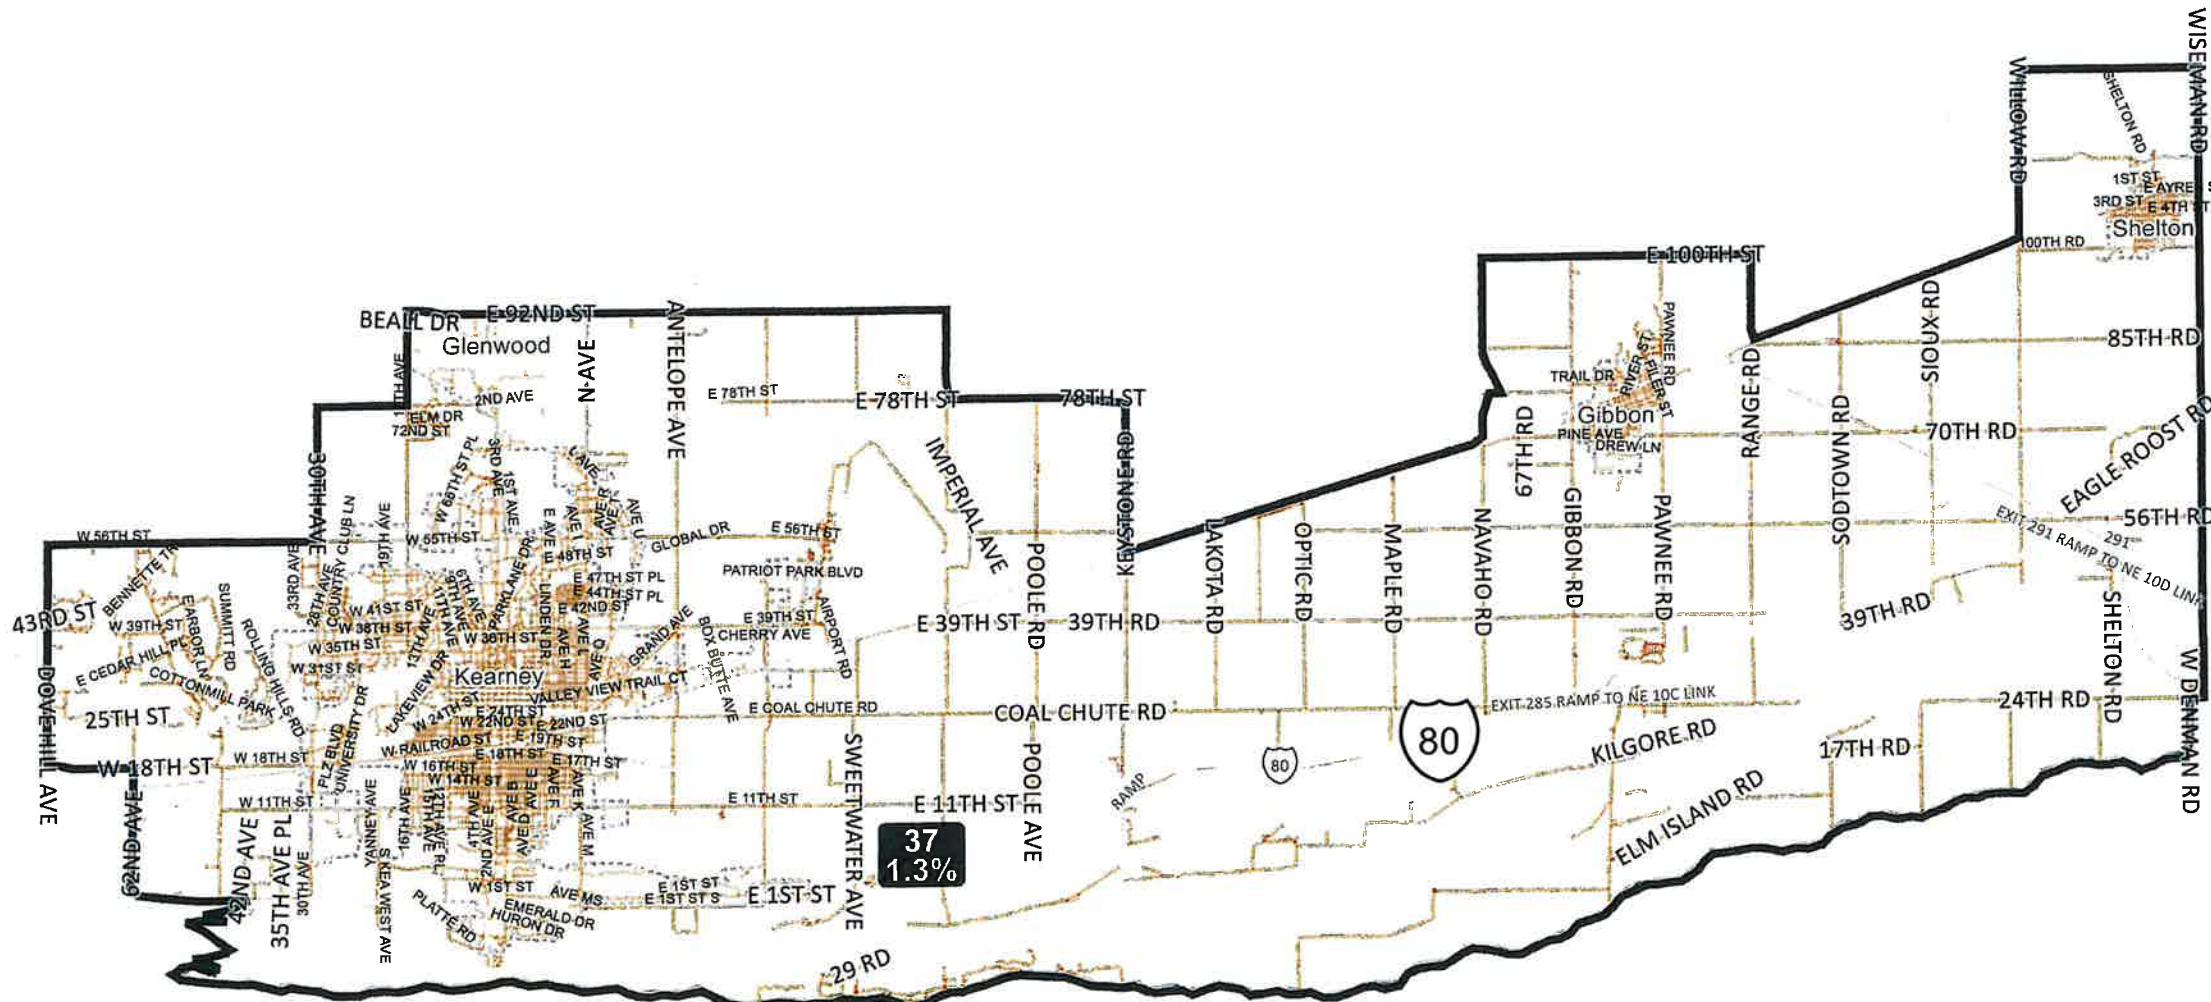

I hereby certify that this map is true and accurate as enacted by the 2021 Nebraska Legislature

Nebraska Legislative District 37 - LB3 - Final Reading (2021)

LEG21-39006-37

Lou Ann Linehan
 Senator Lou Ann Linehan
 Chairperson, 2021 Redistricting Committee

District 37 Statistics

Field	Value
District	37
Population	40552
Deviation	521
% Deviation	1.3%
18+_Pop	31106
% 18+_Pop	76.71%
18+_Wht	26917
% 18+_Wht	86.53%
H18+_Pop	3042
% H18+_Pop	9.78%
18+_Blk	439
% 18+_Blk	1.41%
18+_WhtBlk	79
% 18+_WhtBlk	0.25%
18+_Ind	179
% 18+_Ind	0.58%
18+_Asn	568
% 18+_Asn	1.83%
18+_Hwn	24
% 18+_Hwn	0.08%
18+_Oth	1484
% 18+_Oth	4.77%