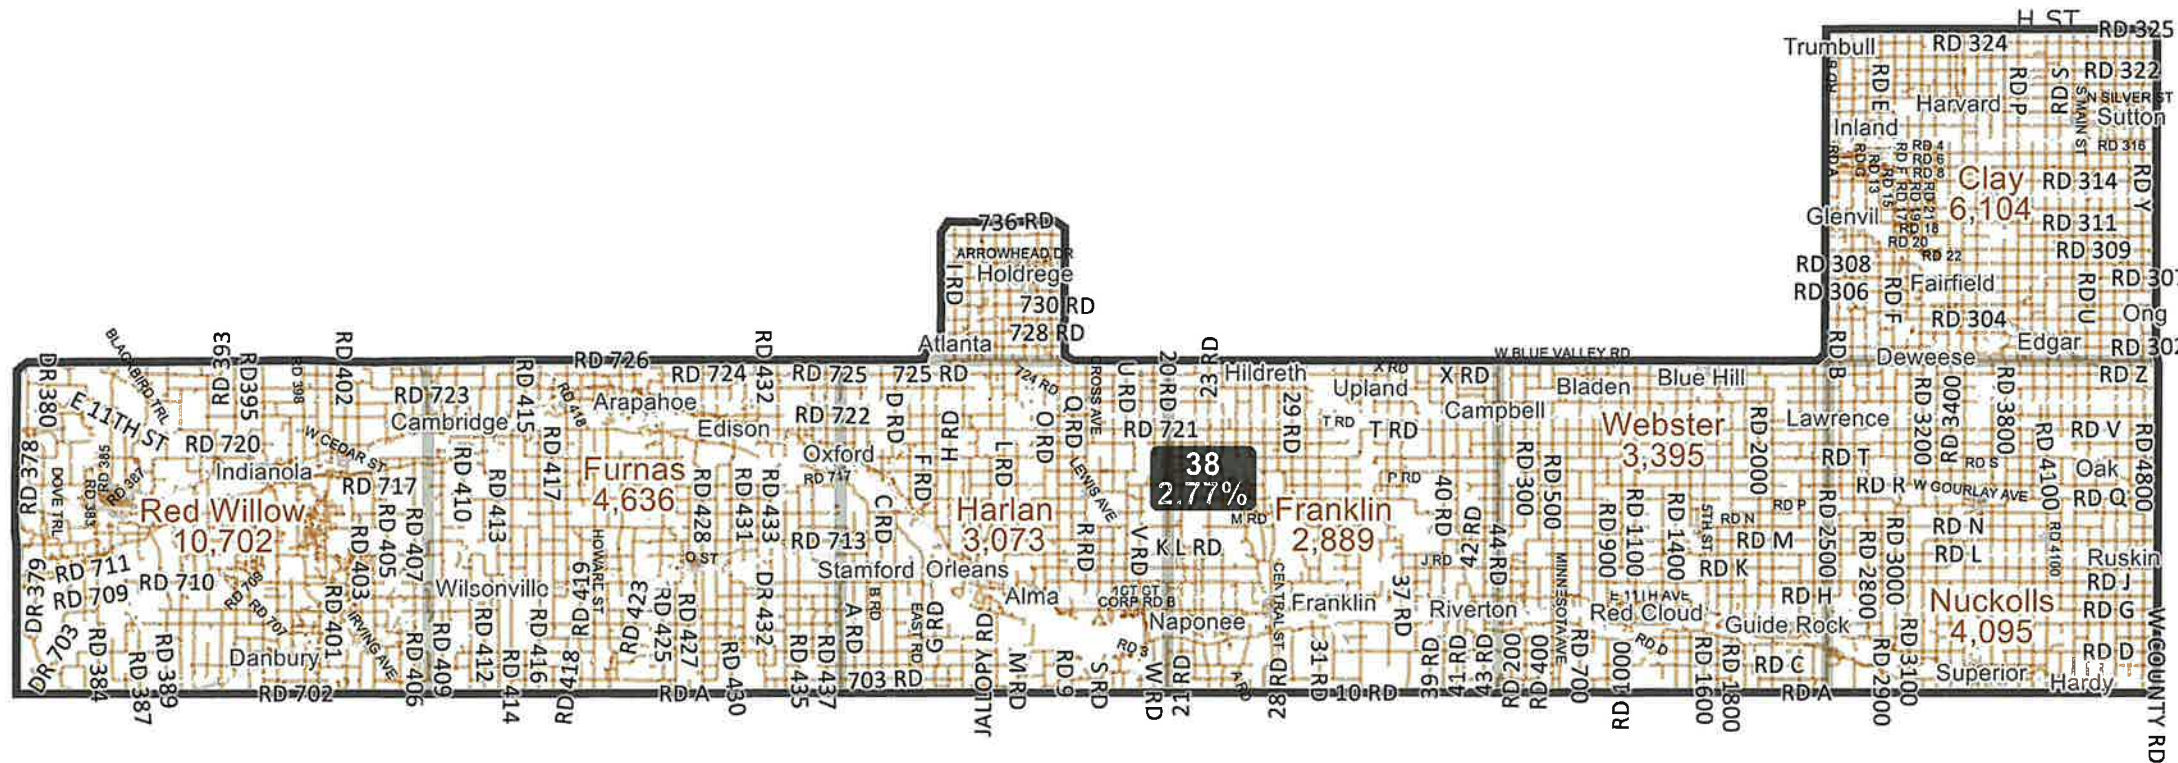

# Nebraska Legislative District 38 - LB3 - Final Reading (2021)

LEG21-39006-38

## District 38 Statistics

Field	Value
District	38
Population	41141
Deviation	1,110
% Deviation	2.77%
18+_Pop	31951
% 18+_Pop	77.66%
18+_Wht	29898
% 18+_Wht	93.57%
H18+_Pop	1326
% H18+_Pop	4.15%
18+_Blk	149
% 18+_Blk	0.47%
18+_WhtBlk	58
% 18+_WhtBlk	0.18%
18+_Ind	140
% 18+_Ind	0.44%
18+_Asn	92
% 18+_Asn	0.29%
18+_Hwn	12
% 18+_Hwn	0.04%
18+_Oth	573
% 18+_Oth	1.79%