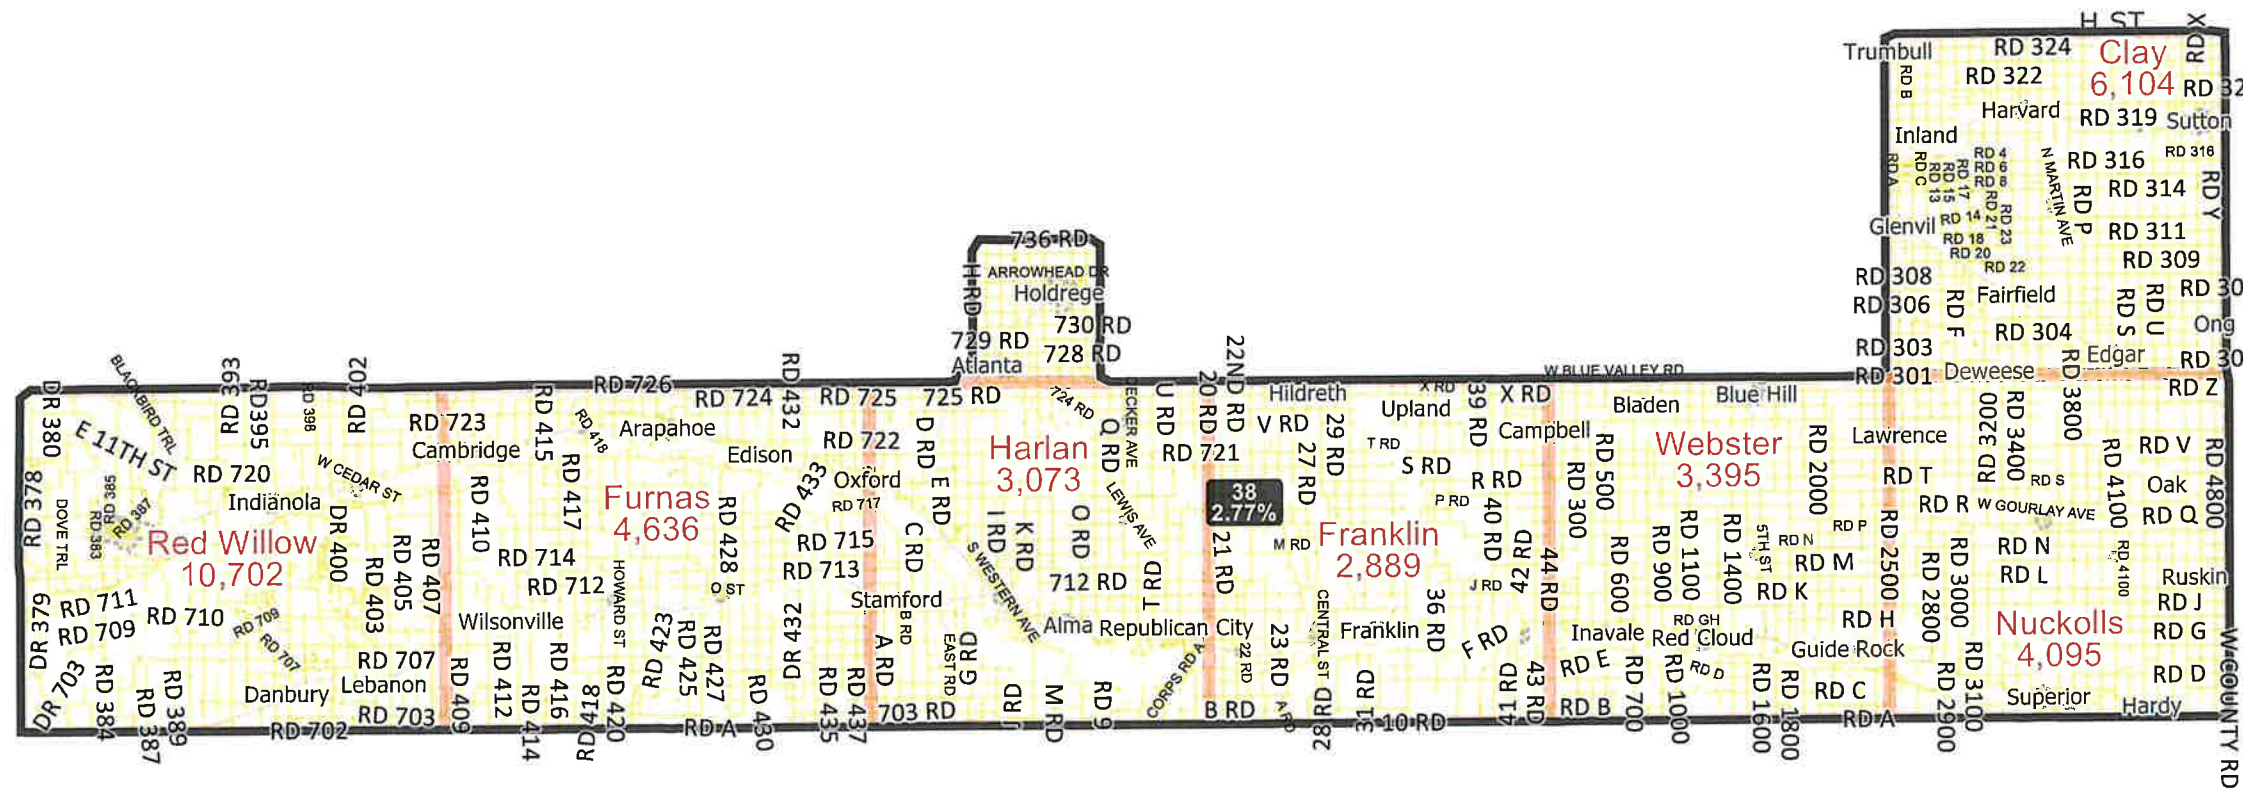

Nebraska Legislative District 38 - LB3 (2021)

LEG21-39006-38

District 38 Statistics

Field	Value
District	38
Population	41141
Deviation	1,110
% Deviation	2.77%
18+_Pop	31951
% 18+_Pop	77.66%
18+_Wht	29898
% 18+_Wht	93.57%
H18+_Pop	1326
% H18+_Pop	4.15%
18+_Blk	149
% 18+_Blk	0.47%
18+_WhtBlk	58
% 18+_WhtBlk	0.18%
18+_Ind	140
% 18+_Ind	0.44%
18+_Asn	92
% 18+_Asn	0.29%
18+_Hwn	12
% 18+_Hwn	0.04%
18+_Oth	573
% 18+_Oth	1.79%

LEG21-39006-38
U.S. Bureau of the Census (Population Data), 2020

Created by - Legislative Research Office GIS
Source - U.S. Census Bureau
Date - September 27 2021