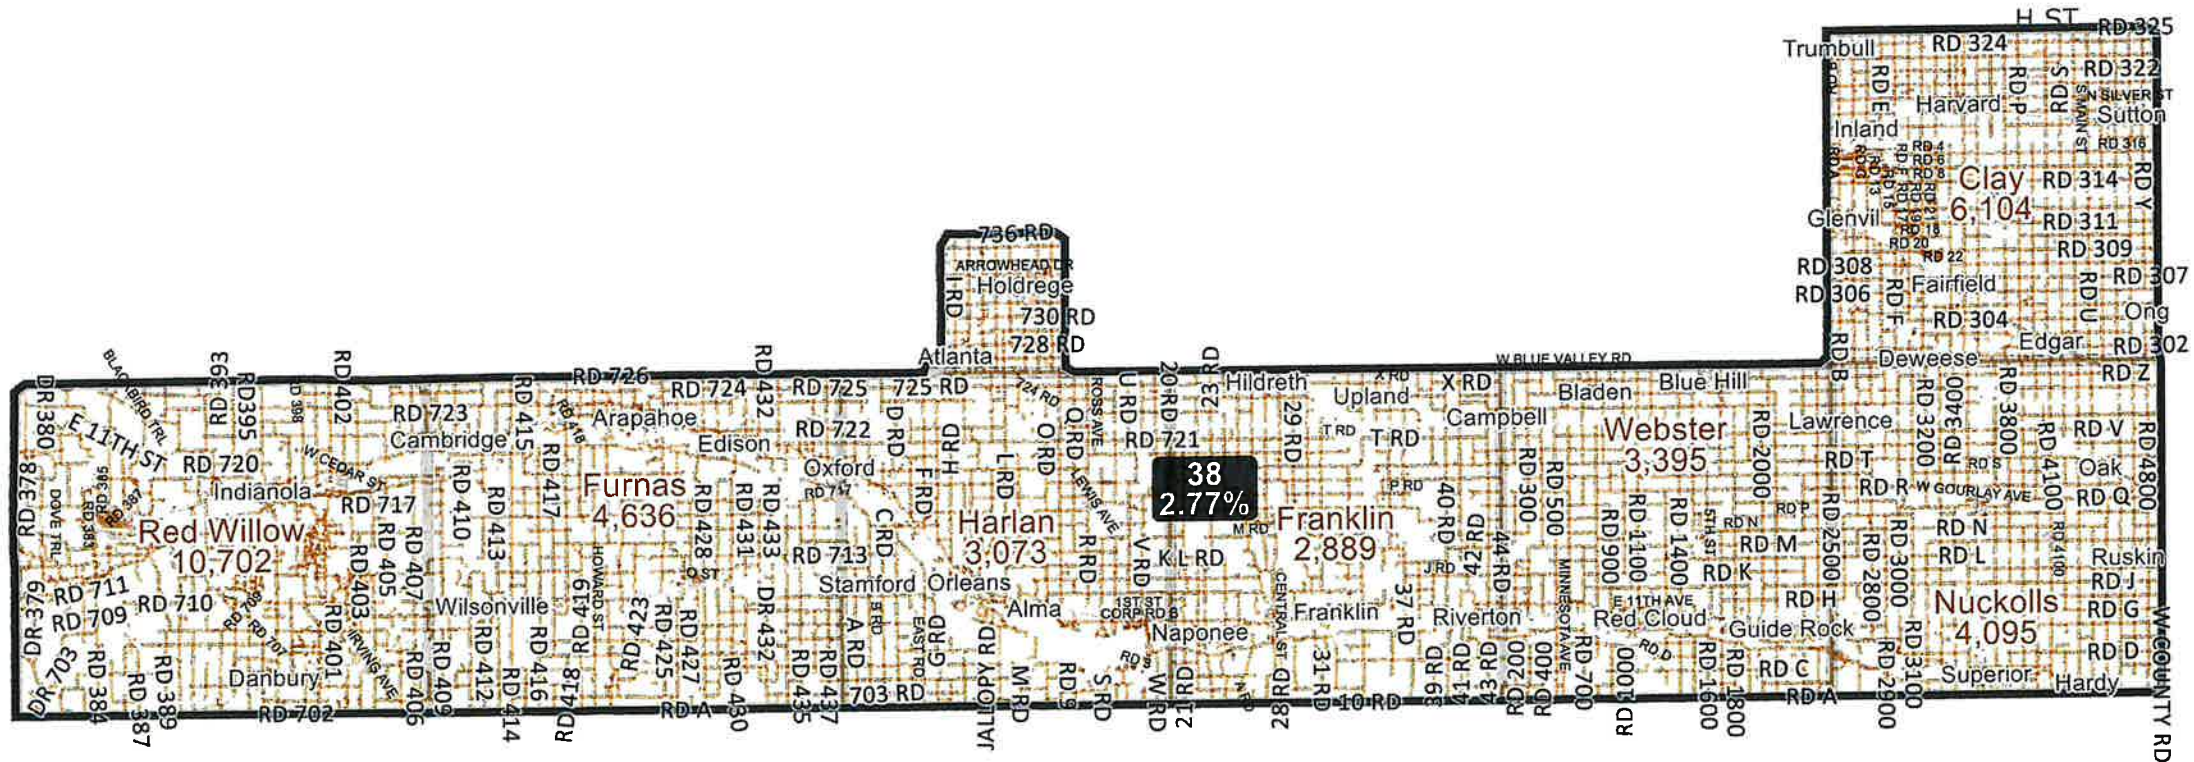

I hereby certify that this map is true and accurate as enacted by the 2021 Nebraska Legislature

# Nebraska Legislative District 38 - LB3 - Final Reading (2021)

LEG21-39006-38

*Lou Ann Linehan*  
 Senator Lou Ann Linehan  
 Chairperson, 2021 Redistricting Committee

District 38 Statistics	
Field	Value
District	38
Population	41141
Deviation	1,110
% Deviation	2.77%
18+_Pop	31951
% 18+_Pop	77.66%
18+_Wht	29898
% 18+_Wht	93.57%
H18+_Pop	1326
% H18+_Pop	4.15%
18+_Blk	149
% 18+_Blk	0.47%
18+_WhtBlk	58
% 18+_WhtBlk	0.18%
18+_Ind	140
% 18+_Ind	0.44%
18+_Asn	92
% 18+_Asn	0.29%
18+_Hwn	12
% 18+_Hwn	0.04%
18+_Oth	573
% 18+_Oth	1.79%