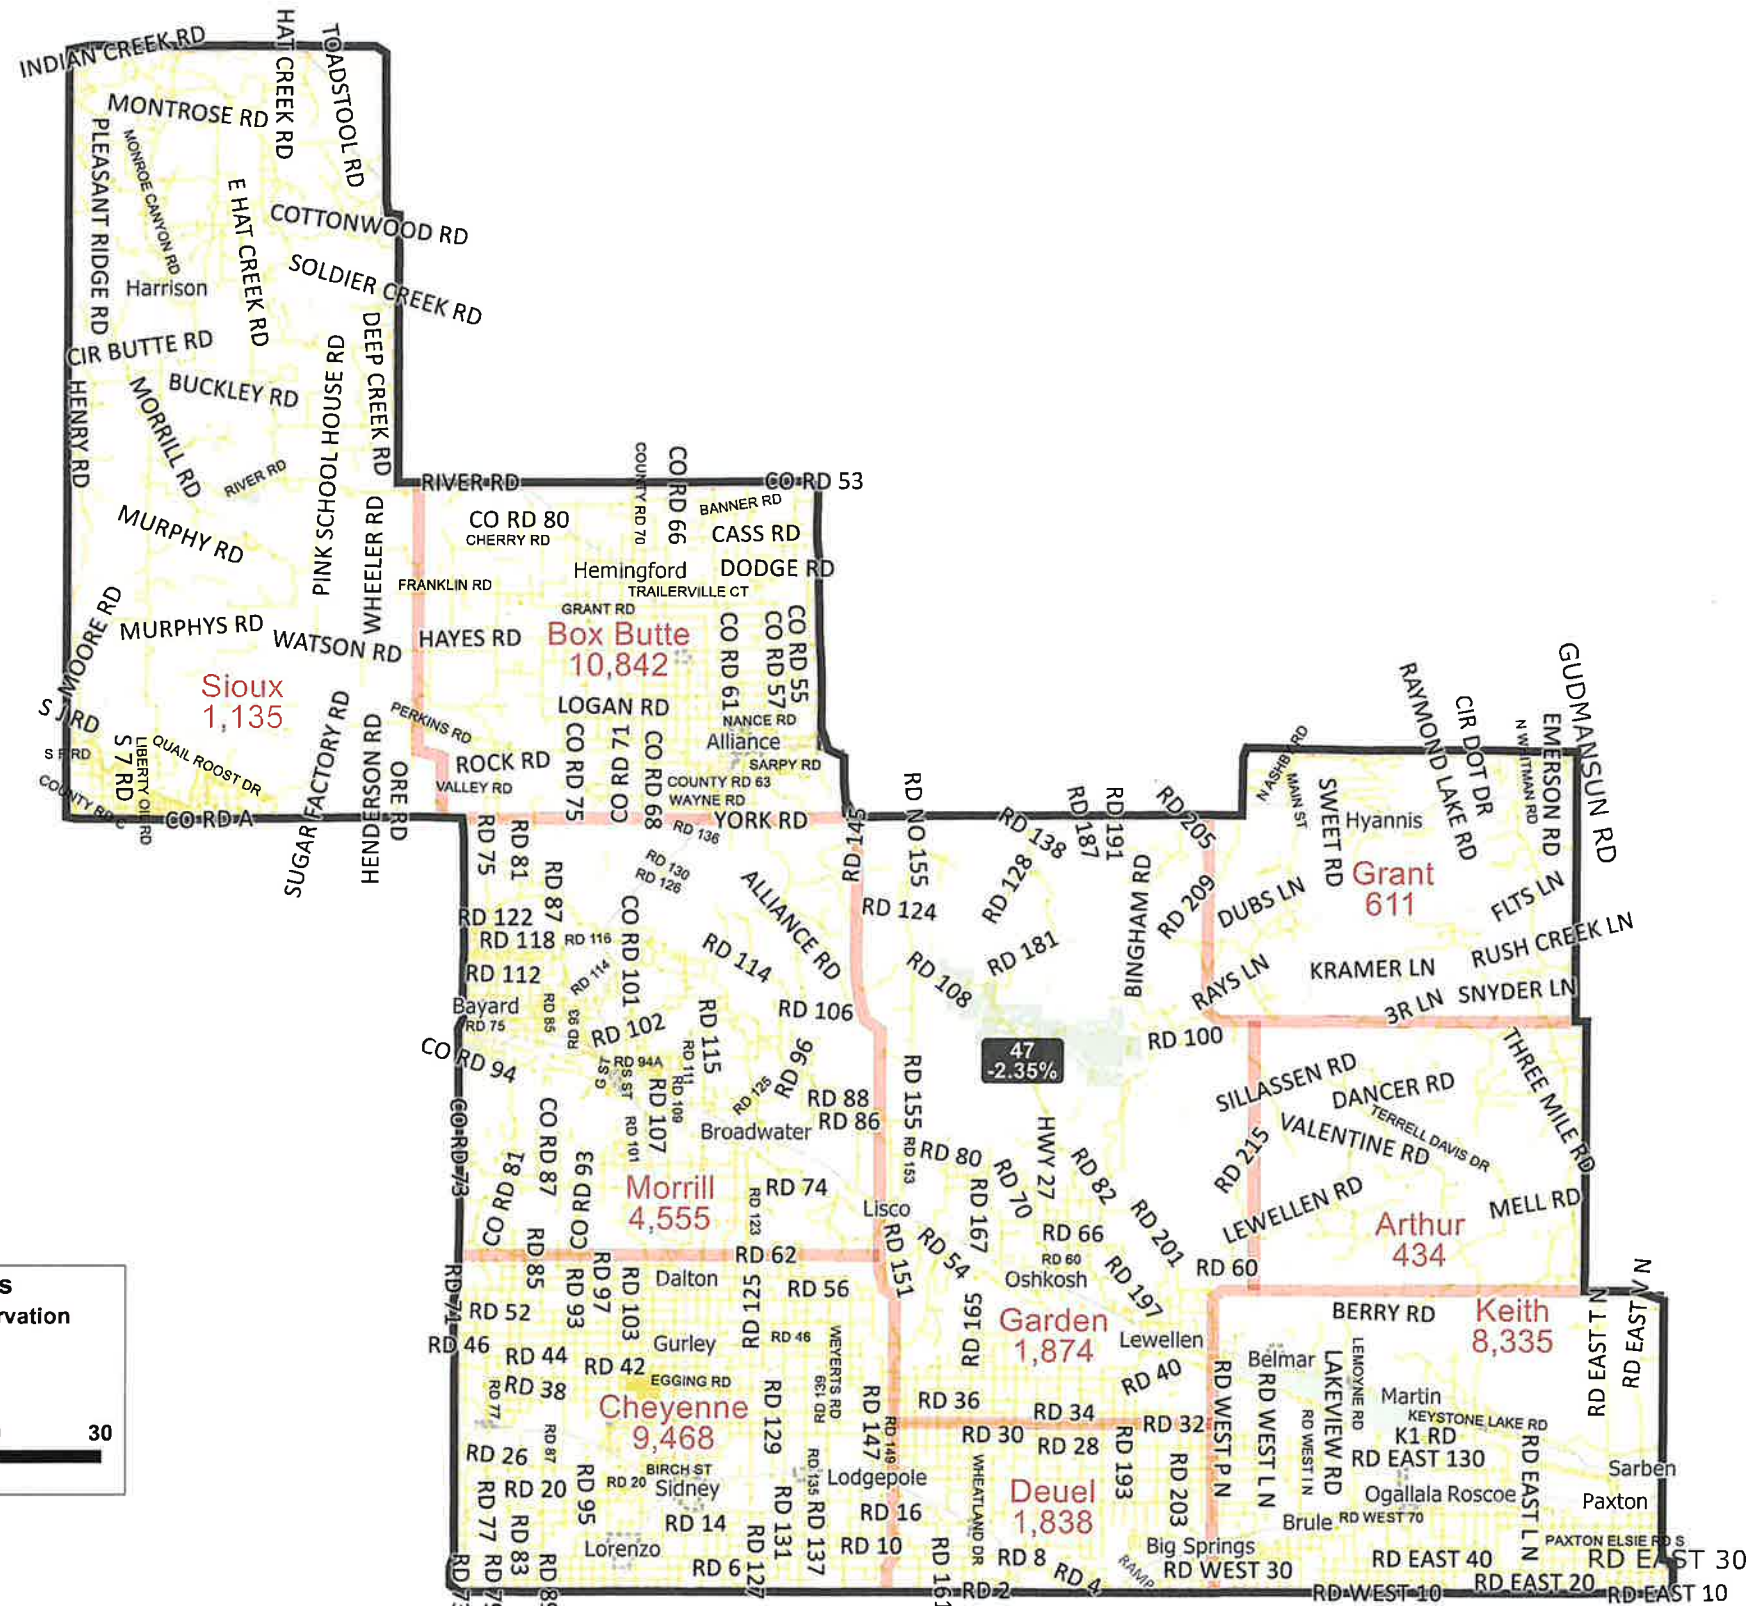

Nebraska Legislative District 47 - LB3 (2021)

LEG21-39006-47

©2021 CALIPER; ©2020 HERE

District 47 Statistics

Field	Value
District	47
Population	39092
Deviation	-939
% Deviation	-2.35%
18+_Pop	30221
% 18+_Pop	77.31%
18+_Wht	27180
% 18+_Wht	89.94%
H18+_Pop	2273
% H18+_Pop	7.52%
18+_Blk	121
% 18+_Blk	0.4%
18+_WhtBlk	63
% 18+_WhtBlk	0.21%
18+_Ind	371
% 18+_Ind	1.23%
18+_Asn	174
% 18+_Asn	0.58%
18+_Hwn	6
% 18+_Hwn	0.02%
18+_Oth	923
% 18+_Oth	3.05%

LEG21-39006-47
U.S. Bureau of the Census (Population Data), 2020

Created by - Legislative Research Office GIS
Source - U.S. Census Bureau
Date - September 27 2021