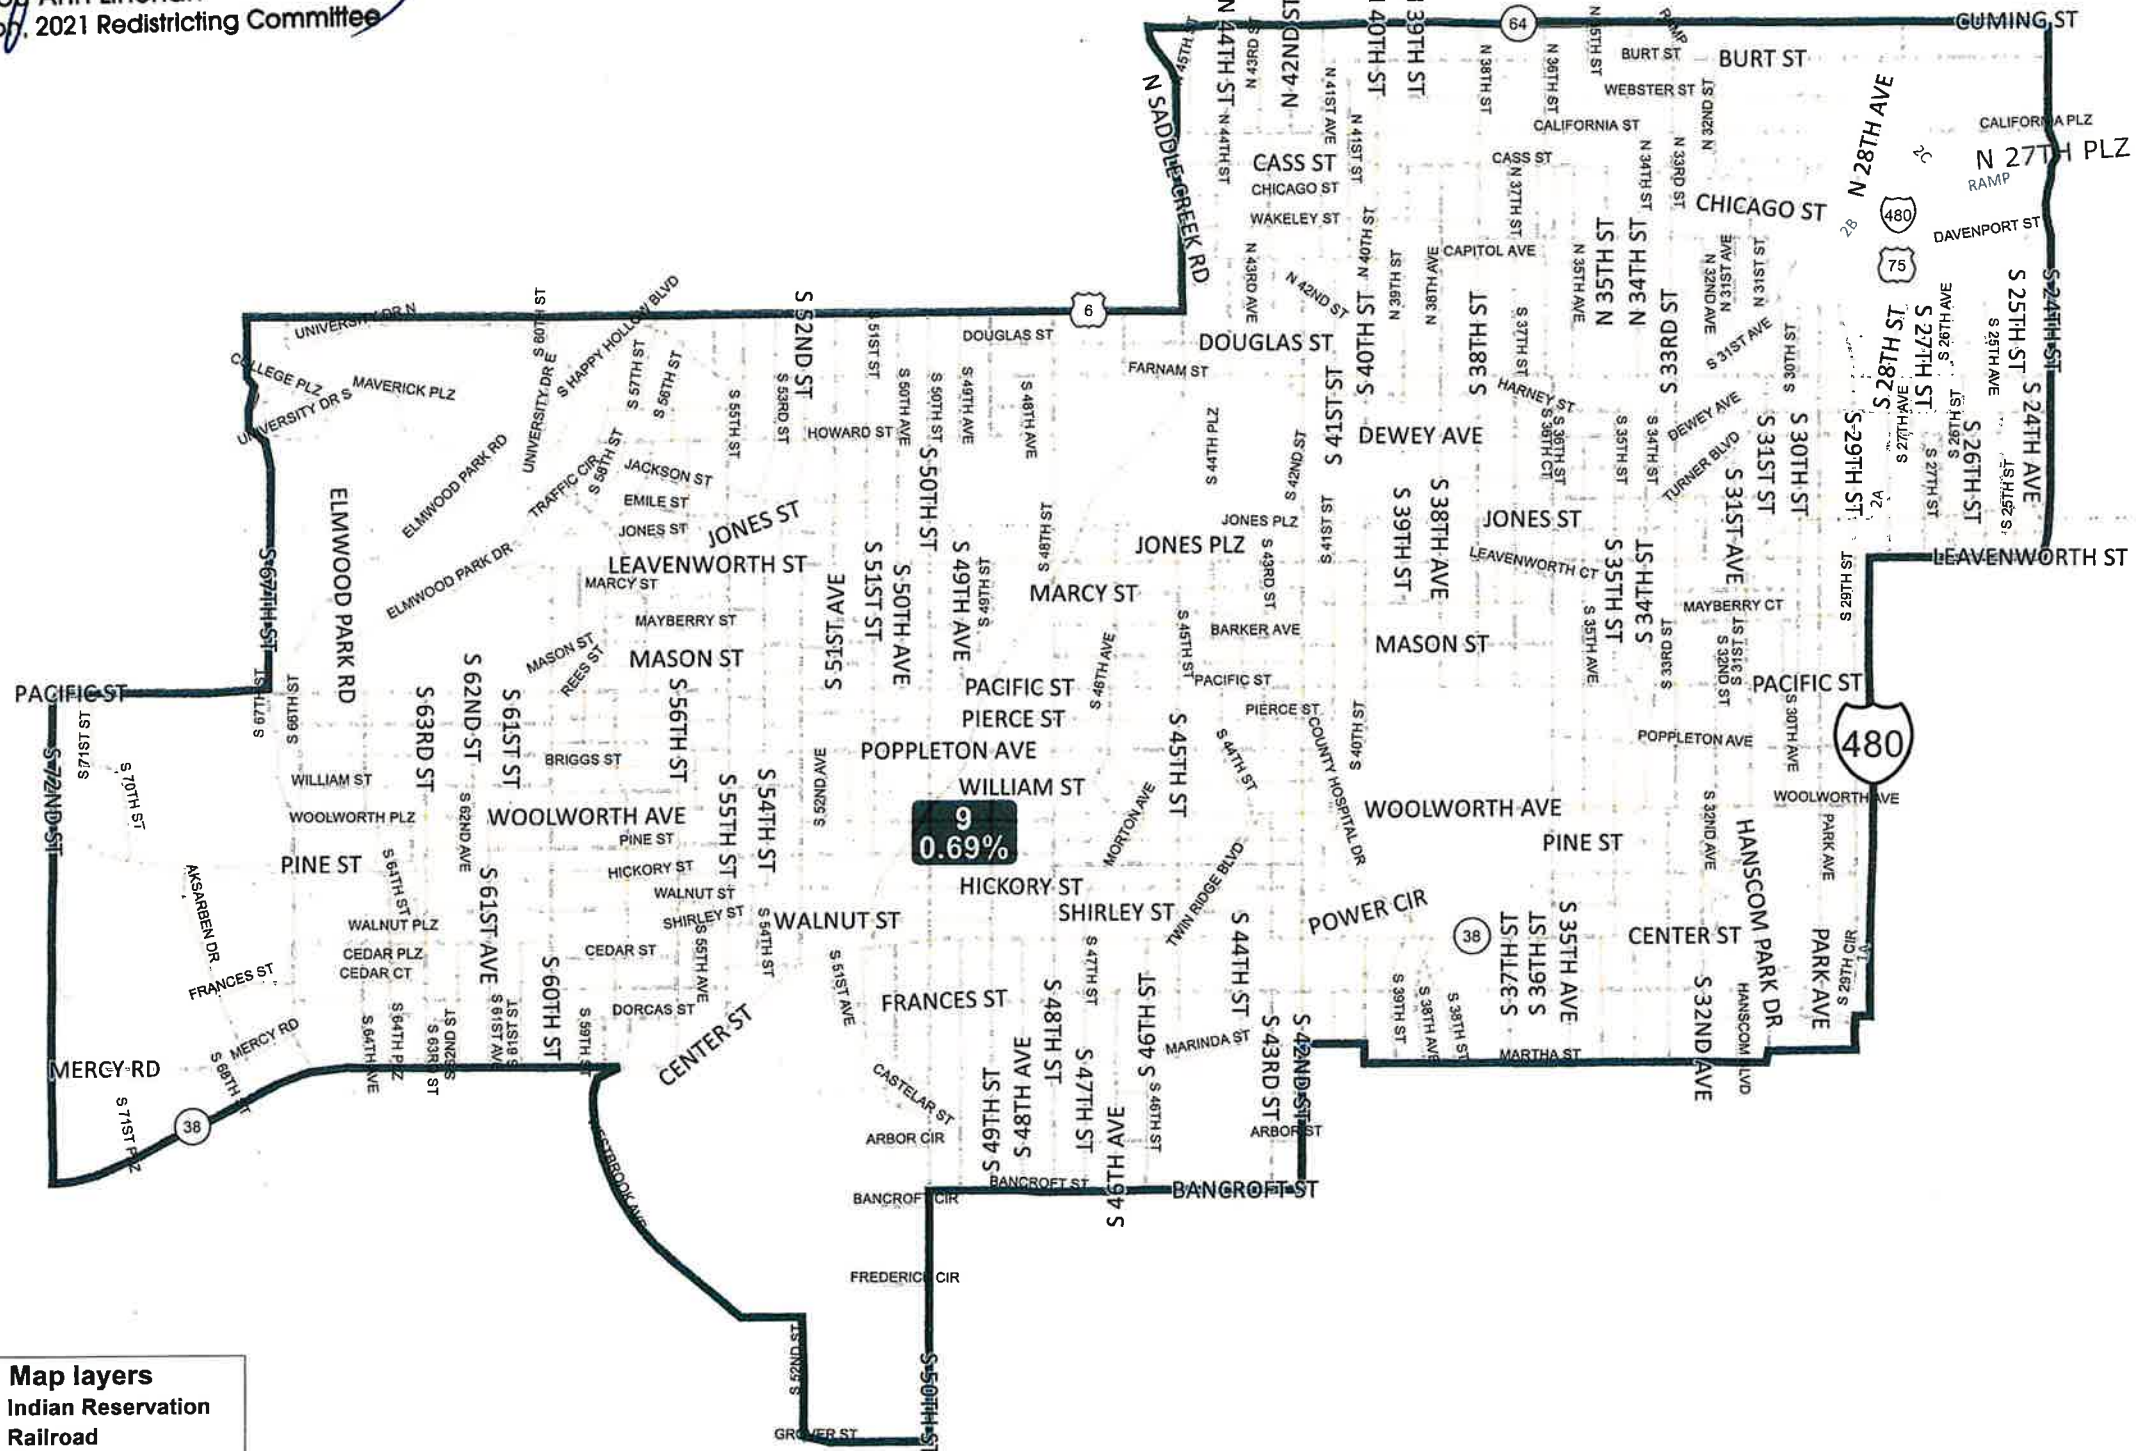

# Nebraska Legislative District 9 - LB3 - Final Reading (2021)

LEG21-39006-9

I hereby certify that this map is true and accurate as enacted by the 2021 Nebraska Legislature

*Ann Linehan*  
 Senator Lou Ann Linehan  
 Chairperson, 2021 Redistricting Committee

## District 9 Statistics

Field	Value
District	9
Population	40306
Deviation	275
% Deviation	0.69%
18+_Pop	33764
% 18+_Pop	83.77%
18+_Wht	25286
% 18+_Wht	74.89%
H18+_Pop	3817
% H18+_Pop	11.3%
18+_Blk	2351
% 18+_Blk	6.96%
18+_WhtBlk	231
% 18+_WhtBlk	0.68%
18+_Ind	331
% 18+_Ind	0.98%
18+_Asn	1600
% 18+_Asn	4.74%
18+_Hwn	37
% 18+_Hwn	0.11%
18+_Oth	1817
% 18+_Oth	5.38%